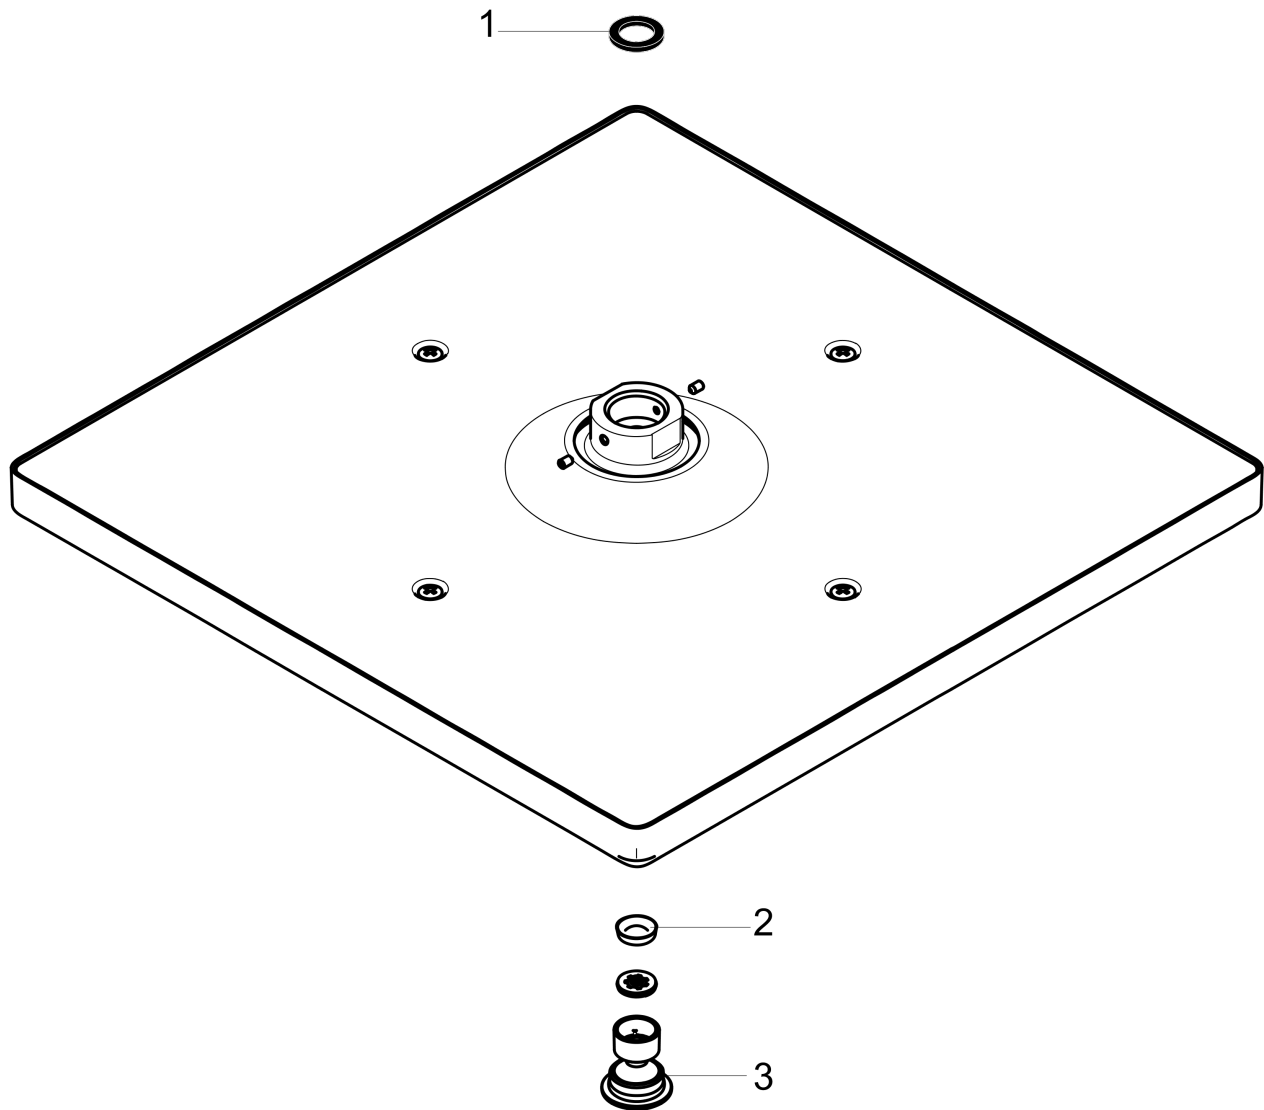

Raindance E

Showerhead 300 1-Jet, 1.8 GPM

Finishes : **brushed nickel** Part no. : **26240821**

Description

Features

- Spray modes: Rain
- Flow: 1.8 GPM (6.8 L/Min)
- Fully-finished matching spray face
- Spray face removable for cleaning

Item details

List Price \$ 810.00

Technology

Compliance

Product image

Scale drawing

Raindance E

Showerhead 300 1-Jet, 1.8 GPM

Finishes : **brushed nickel** Part no. : **26240821**

Exploded drawing

Year of production: >07/18

Raindance E

Showerhead 300 1-Jet, 1.8 GPM

Finishes : **brushed nickel** Part no. : **26240821**

Spare parts list

Year of production: >07/18

Pos.	Description	Part no.	Price	PU
1	seal	98058000	-	1
2	filter	93128000	-	1
3	O-ring 15x2	98163000	-	1