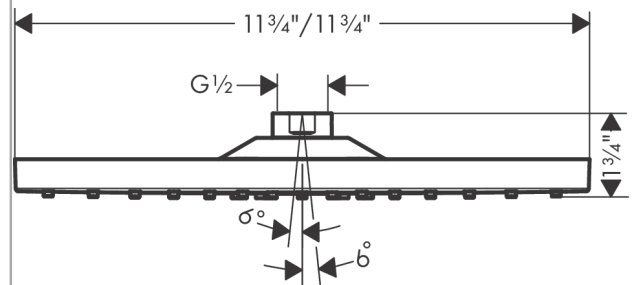

Raindance E

Showerhead 300 1-Jet, 1.8 GPM

Finishes : **brushed nickel** Part no. : **26240821**

Description

Features

- Spray modes: Rain
- Flow: 1.8 GPM (6.8 L/Min)
- Fully-finished matching spray face
- Spray face removable for cleaning

Item details

List Price \$ 810.00

Technology

Compliance

Product image

Scale drawing

Raindance E

Showerhead 300 1-Jet, 1.8 GPM

Finishes : **brushed nickel** Part no. : **26240821**

Exploded drawing

Year of production: >07/18

Raindance E

Showerhead 300 1-Jet, 1.8 GPM

Finishes : **brushed nickel** Part no. : **26240821**

Spare parts list

Year of production: >07/18

Pos.	Description	Part no.	Price	PU
1	seal	98058000	-	1
2	filter	93128000	-	1
3	O-ring 15x2	98163000	-	1