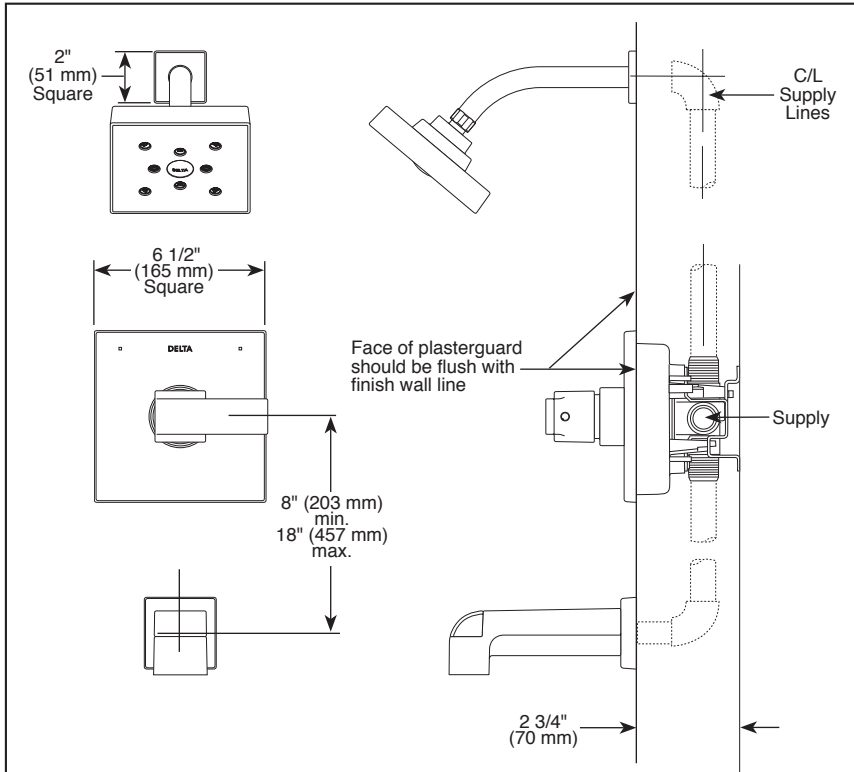

## STANDARD SPECIFICATIONS:

- Maintains a balanced pressure of hot and cold water even when a valve is turned on or off elsewhere in the system
- For use with MultiChoice® Universal rough valve body (R10000 Series)
- Temperature only controlled with handle
- Field adjustable means to limit handle rotation into hot water zone
- 120° maximum handle rotation
- All parts replaceable from the front of the valve
- 1.75 gpm @ 80 psi for standard models
- 1.5 gpm @ 80 psi for models with H<sub>2</sub>O designation
- Tub port maximum flow rate 6.0 gpm @ 60 psi with R10000-UNBX
- Shower arm overall horizontal length = 7" (178 mm), including threaded ends
- Red/blue pad print temperature indicators on escutcheon
- Stem extension kit RP77991 can be ordered to allow for an additional 1 3/4" wall thickness. RP77991 ships with chrome escutcheon screws. For special finishes also order RP12630 escutcheon screws in desired finish.

## COMPLIES WITH:

- ASME A112.18.1 / CSA B125.1
- Indicates compliance to ICC/ANSI A117.1 - Valve control only
- EPA WaterSense®

Submitted Model No.: \_\_\_\_\_

Specific Features: \_\_\_\_\_

**RP70171▲ H<sub>2</sub>Okinetic Shower Head**  
1.75 GPM

H<sub>2</sub>Okinetic Spray

2 3/4" (70 mm)  
5 5/16" (135 mm)

---

**RP51032▲ H<sub>2</sub>O Water Efficient Shower Head**  
1.5 GPM

H<sub>2</sub>Okinetic Spray

3 1/4" (83 mm)  
4 1/16" (104 mm) Square

**RP75435▲ Pull-Up Diverter Tub Spout**

2 3/4" (70 mm)  
6 1/4" (159 mm)

---

**RP77991 Available Extension Kit**

▲ Designate Proper Finish Suffix

Delta reserves the right (1) to make changes in specifications and materials, and (2) to change or discontinue models, both without notice or obligation. Dimensions are for reference only. See current full-line price book or [www.deltafaucet.com](http://www.deltafaucet.com) for finish options and product availability.