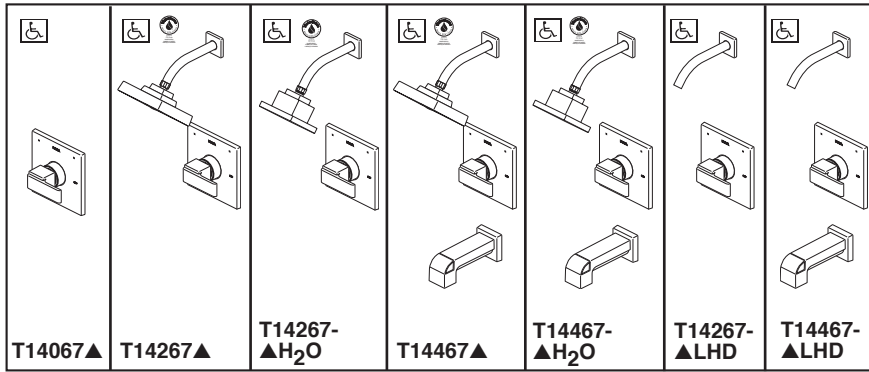

- Maintains a balanced pressure of hot and cold water even when a valve is turned on or off elsewhere in the system
- For use with MultiChoice® Universal rough valve body (R10000 Series)
- Temperature only controlled with handle
- Field adjustable means to limit handle rotation into hot water zone
- 120° maximum handle rotation
- All parts replaceable from the front of the valve
- 1.75 gpm @ 80 psi for standard models
- 1.5 gpm @ 80 psi for models with H₂O designation
- Tub port maximum flow rate 6.0 gpm @ 60 psi with R10000-UNBX
- Shower arm overall horizontal length = 7" (178 mm), including threaded ends
- Red/blue pad print temperature indicators on escutcheon
- Stem extension kit RP77991 can be ordered to allow for an additional 1 3/4" wall thickness. RP77991 ships with chrome escutcheon screws. For special finishes also order RP12630 escutcheon screws in desired finish.

WARRANTY

- Parts and Finish - Lifetime limited warranty; or for commercial purchasers, 10 years for multi-family residential (apartments and condominiums) and 5 years for all other commercial uses, in each case from the date of purchase.
- Electronic Parts and Batteries (if applicable) - 5 years from the date of purchase; or for commercial purchasers, 1 year from the date of purchase. No warranty is provided on batteries.

COMPLIES WITH:

- ASME A112.18.1 / CSA B125.1
- Indicates compliance to ICC/ANSI A117.1 - Valve control only
- EPA WaterSense®

Submitted Model No.: _____

Specific Features: _____