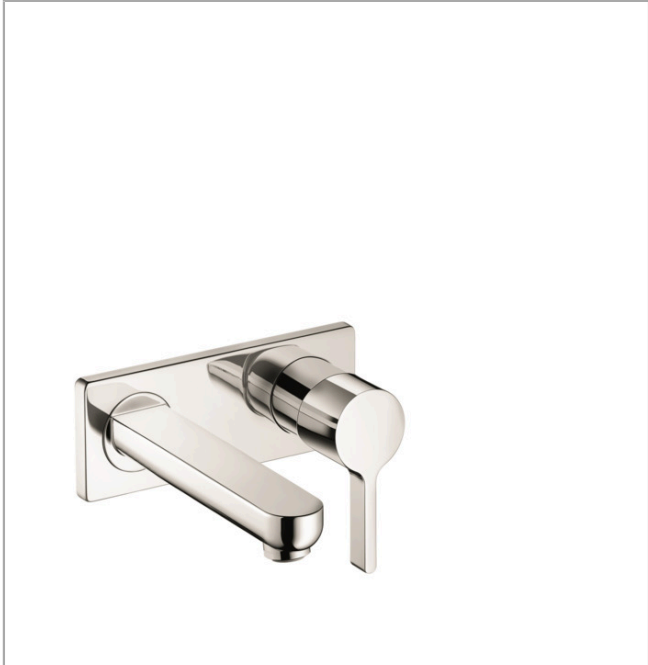

Metris S
Wall-Mounted Single-Handle Faucet Trim, 1.2 GPM
 Finishes : **brushed nickel** Part no. : **31163821**

Description

Features

- Spray modes: Aerated spray
- Flow: 1.2 GPM (4.5 L/Min)
- Ceramic cartridge

Item details

List Price \$ 509.00

Technology

Compliance

Product image

Scale drawing

Metris S
Wall-Mounted Single-Handle Faucet Trim, 1.2 GPM
 Finishes : **brushed nickel** Part no. : **31163821**

Exploded drawing

Year of production: >07/16

Metris S

Wall-Mounted Single-Handle Faucet Trim, 1.2 GPM

Finishes : **brushed nickel** Part no. : **31163821**

Spare parts list

Year of production: >07/16

Pos.	Description	Part no.	Price	PU
1	escutcheon	95641820	-	1
2	escutcheon	95642820	-	1
3	spout 220 mm	95640820	-	1
4	aerator M24x1 (4,5 l/min)	92877820	-	1
5	handle	31093820	-	1
6	sleeve	98790820	-	1
7	nut	95622000	-	1
8	cartridge, assy	95646001	-	1
9	seal	95008000	-	1
10	locking screw for handle	95140000	-	1
11	connecting thread G½	95626000	-	1
12	O-ring 13x2	98128000	-	1
13	O-ring 26x2	98147000	-	1
14	adapter for cartridge	95779000	-	1
a	extension set 25 mm for 13622180	31971000	-	1
b	base body	13622181	-	1
c	O-ring 39x1,5	98400000	-	1
d	O-ring 43x3	98418000	-	1
e	O-ring 41x2	98212000	-	1