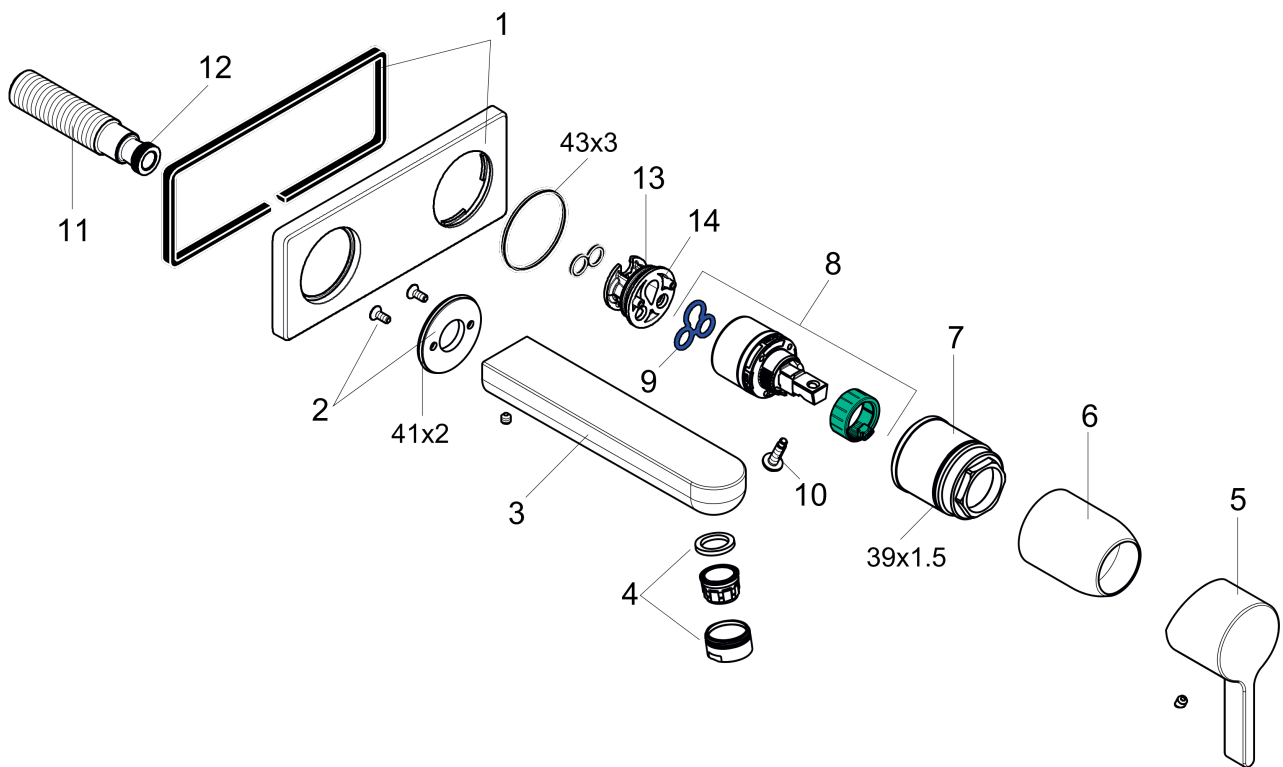

Metris S
Wall-Mounted Single-Handle Faucet Trim, 1.2 GPM
 Finishes : **brushed nickel** Part no. : **31163821**

Description

Features

- Spray modes: Aerated spray
- Flow: 1.2 GPM (4.5 L/Min)
- Ceramic cartridge

Item details

List Price \$ 509.00

Technology

Compliance

Product image

Scale drawing

Metris S
Wall-Mounted Single-Handle Faucet Trim, 1.2 GPM
 Finishes : **brushed nickel** Part no. : **31163821**

Exploded drawing

Year of production: >07/16

Metris S

Wall-Mounted Single-Handle Faucet Trim, 1.2 GPM

Finishes : **brushed nickel** Part no. : **31163821**

Spare parts list

Year of production: >07/16

Pos.	Description	Part no.	Price	PU
1	escutcheon	95641820	-	1
2	escutcheon	95642820	-	1
3	spout 220 mm	95640820	-	1
4	aerator M24x1 (4,5 l/min)	92877820	-	1
5	handle	31093820	-	1
6	sleeve	98790820	-	1
7	nut	95622000	-	1
8	cartridge, assy	95646001	-	1
9	seal	95008000	-	1
10	locking screw for handle	95140000	-	1
11	connecting thread G½	95626000	-	1
12	O-ring 13x2	98128000	-	1
13	O-ring 26x2	98147000	-	1
14	adapter for cartridge	95779000	-	1
a	extension set 25 mm for 13622180	31971000	-	1
b	base body	13622181	-	1
c	O-ring 39x1,5	98400000	-	1
d	O-ring 43x3	98418000	-	1
e	O-ring 41x2	98212000	-	1