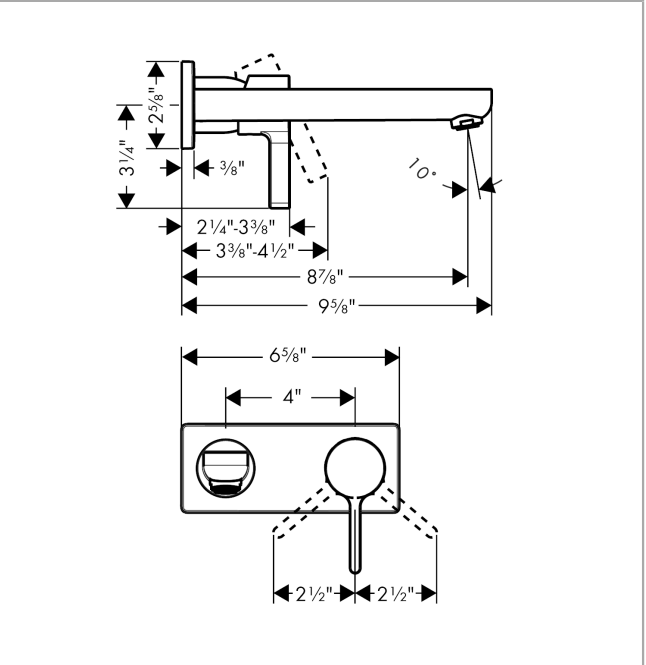

Metris S
Wall-Mounted Single-Handle Faucet Trim, 1.2 GPM
 Finishes : **brushed nickel** Part no. : **31163821**

Description

Features

- Spray modes: Aerated spray
- Flow: 1.2 GPM (4.5 L/Min)
- Ceramic cartridge

Item details

List Price \$ 509.00

Technology

Compliance

Product image

Scale drawing

Metris S
Wall-Mounted Single-Handle Faucet Trim, 1.2 GPM
 Finishes : **brushed nickel** Part no. : **31163821**

Exploded drawing

Year of production: >07/16

Metris S

Wall-Mounted Single-Handle Faucet Trim, 1.2 GPM

Finishes : **brushed nickel** Part no. : **31163821**

Spare parts list

Year of production: >07/16

Pos.	Description	Part no.	Price	PU
1	escutcheon	95641820	-	1
2	escutcheon	95642820	-	1
3	spout 220 mm	95640820	-	1
4	aerator M24x1 (4,5 l/min)	92877820	-	1
5	handle	31093820	-	1
6	sleeve	98790820	-	1
7	nut	95622000	-	1
8	cartridge, assy	95646001	-	1
9	seal	95008000	-	1
10	locking screw for handle	95140000	-	1
11	connecting thread G½	95626000	-	1
12	O-ring 13x2	98128000	-	1
13	O-ring 26x2	98147000	-	1
14	adapter for cartridge	95779000	-	1
a	extension set 25 mm for 13622180	31971000	-	1
b	base body	13622181	-	1
c	O-ring 39x1,5	98400000	-	1
d	O-ring 43x3	98418000	-	1
e	O-ring 41x2	98212000	-	1