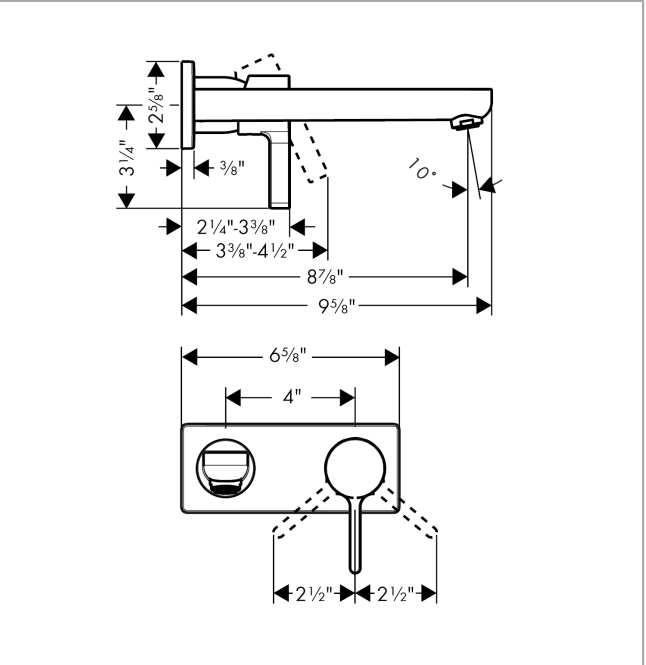

Metris S
Wall-Mounted Single-Handle Faucet Trim, 1.2 GPM
 Finishes : **chrome** Part no. : **31163001**

Description

Features

- Spray modes: Aerated spray
- Flow: 1.2 GPM (4.5 L/Min)
- Ceramic cartridge

Item details

List Price \$ 401.00

Technology

Compliance

Product image

Scale drawing

Metris S
Wall-Mounted Single-Handle Faucet Trim, 1.2 GPM
 Finishes : **chrome** Part no. : **31163001**

Exploded drawing

Year of production: >07/16

Metris S**Wall-Mounted Single-Handle Faucet Trim, 1.2 GPM**Finishes : **chrome** Part no. : **31163001****Spare parts list**

Year of production: >07/16

Pos.	Description	Part no.	Price	PU
1	escutcheon	95641000	-	1
2	escutcheon	95642000	-	1
3	spout 220 mm	95640000	-	1
4	aerator M24x1 (4,5 l/min)	92877000	-	1
5	handle	31093000	-	1
6	sleeve	98790000	-	1
7	nut	95622000	-	1
8	cartridge, assy	95646001	-	1
9	seal	95008000	-	1
10	locking screw for handle	95140000	-	1
11	connecting thread G½	95626000	-	1
12	O-ring 13x2	98128000	-	1
13	O-ring 26x2	98147000	-	1
14	adapter for cartridge	95779000	-	1
a	extension set 25 mm for 13622180	31971000	-	1
b	base body	13622181	-	1
c	O-ring 39x1,5	98400000	-	1
d	O-ring 43x3	98418000	-	1
e	O-ring 41x2	98212000	-	1