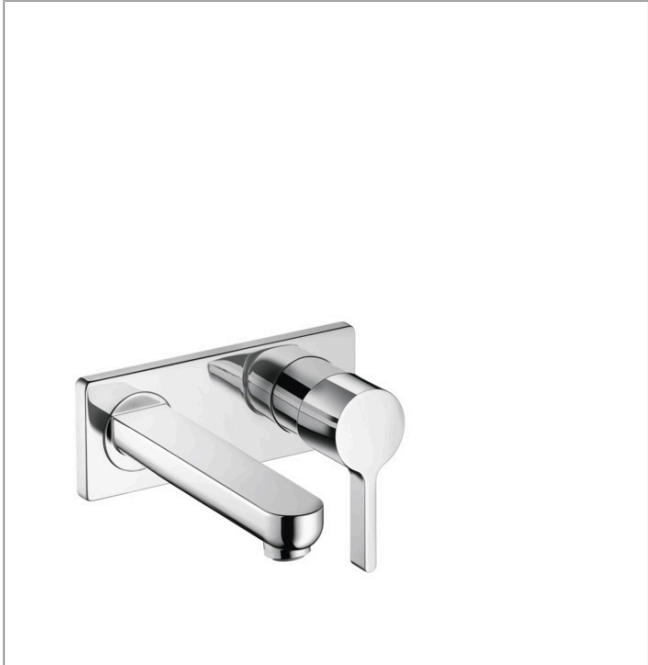

Metris S
Wall-Mounted Single-Handle Faucet Trim, 1.2 GPM
 Finishes : **chrome** Part no. : **31163001**

Description

Features

- Spray modes: Aerated spray
- Flow: 1.2 GPM (4.5 L/Min)
- Ceramic cartridge

Item details

List Price \$ 401.00

Technology

Compliance

Product image

Scale drawing

Metris S
Wall-Mounted Single-Handle Faucet Trim, 1.2 GPM
 Finishes : **chrome** Part no. : **31163001**

Exploded drawing

Year of production: >07/16

Metris S**Wall-Mounted Single-Handle Faucet Trim, 1.2 GPM**Finishes : **chrome** Part no. : **31163001****Spare parts list**

Year of production: >07/16

Pos.	Description	Part no.	Price	PU
1	escutcheon	95641000	-	1
2	escutcheon	95642000	-	1
3	spout 220 mm	95640000	-	1
4	aerator M24x1 (4,5 l/min)	92877000	-	1
5	handle	31093000	-	1
6	sleeve	98790000	-	1
7	nut	95622000	-	1
8	cartridge, assy	95646001	-	1
9	seal	95008000	-	1
10	locking screw for handle	95140000	-	1
11	connecting thread G½	95626000	-	1
12	O-ring 13x2	98128000	-	1
13	O-ring 26x2	98147000	-	1
14	adapter for cartridge	95779000	-	1
a	extension set 25 mm for 13622180	31971000	-	1
b	base body	13622181	-	1
c	O-ring 39x1,5	98400000	-	1
d	O-ring 43x3	98418000	-	1
e	O-ring 41x2	98212000	-	1