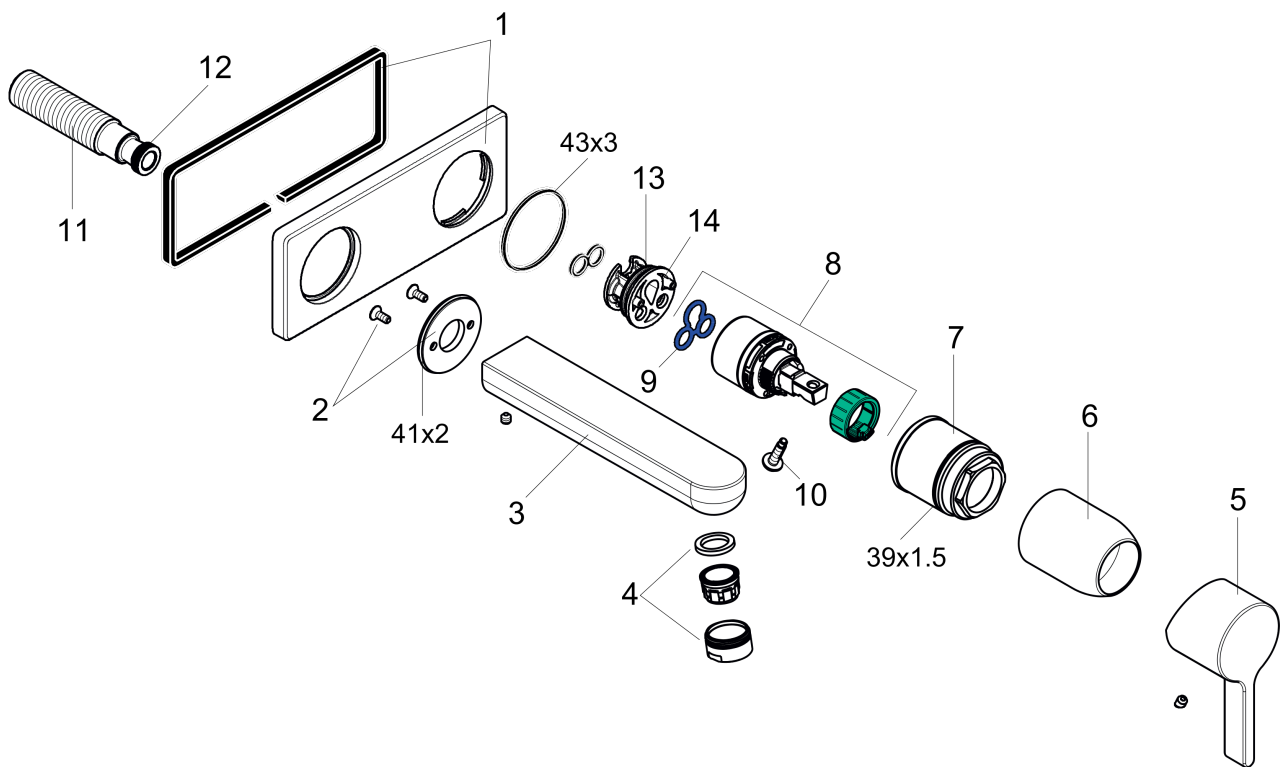

Metris S
Wall-Mounted Single-Handle Faucet Trim, 1.2 GPM
 Finishes : **chrome** Part no. : **31163001**

Description

Features

- Spray modes: Aerated spray
- Flow: 1.2 GPM (4.5 L/Min)
- Ceramic cartridge

Item details

List Price \$ 401.00

Technology

Compliance

Product image

Scale drawing

Metris S
Wall-Mounted Single-Handle Faucet Trim, 1.2 GPM
 Finishes : **chrome** Part no. : **31163001**

Exploded drawing

Year of production: >07/16

Metris S**Wall-Mounted Single-Handle Faucet Trim, 1.2 GPM**Finishes : **chrome** Part no. : **31163001****Spare parts list**

Year of production: >07/16

Pos.	Description	Part no.	Price	PU
1	escutcheon	95641000	-	1
2	escutcheon	95642000	-	1
3	spout 220 mm	95640000	-	1
4	aerator M24x1 (4,5 l/min)	92877000	-	1
5	handle	31093000	-	1
6	sleeve	98790000	-	1
7	nut	95622000	-	1
8	cartridge, assy	95646001	-	1
9	seal	95008000	-	1
10	locking screw for handle	95140000	-	1
11	connecting thread G½	95626000	-	1
12	O-ring 13x2	98128000	-	1
13	O-ring 26x2	98147000	-	1
14	adapter for cartridge	95779000	-	1
a	extension set 25 mm for 13622180	31971000	-	1
b	base body	13622181	-	1
c	O-ring 39x1,5	98400000	-	1
d	O-ring 43x3	98418000	-	1
e	O-ring 41x2	98212000	-	1