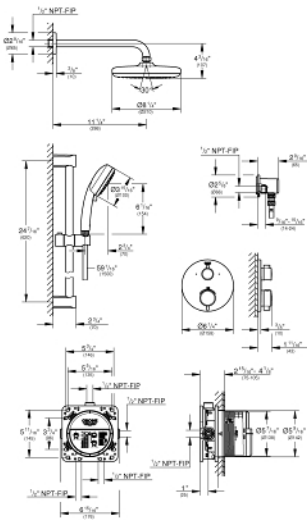

GROHTHERM CUBE  
Shower Set with Tempesta 210  
MODEL # 34745EN0

Pure Freude  
an Wasser

**Product Description:**  
**GROHTHERM CUBE**  
**Shower Set with Tempesta 210**

**Standard Specification:**

- Grotherm Round Dual Function 2-Handle Thermostatic Trim (24 133)
- GROHE Rapido SmartBox universal rough-in box, 1/2" (35 601)
- Tempesta 210 Showerhead, 1.75 gpm (26 409)
- Rainshower shower arm, 11-1/4" (286mm) (28 577)
- Tempesta Cosmopolitan hand shower, 2 sprays, 1.75 gpm (26 046)
- Tempesta Cosmopolitan shower rail, 24" (620mm) (27 521)
- Rotaflex Metal Longlife shower hose, 59" (1500mm) (28 417)
- Wall Union (28 627)

**Applicable Codes & Standards:**

- Energy Policy Act of 1992
- ASME A112.18.1/CSA B125.1
- EPA WaterSense®
- CalGreen
- LOGO CEC

**Color:**

- 34745EN0 Brushed Nickel InfinityFinish