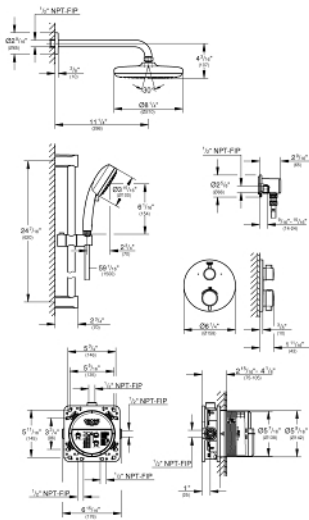

GROHTHERM CUBE
Shower Set with Tempesta 210
MODEL # 34745000

Pure Freude
an Wasser

Product Description:
GROHTHERM CUBE
Shower Set with Tempesta 210

Standard Specification:

- Grohtherm Round Dual Function 2-Handle Thermostatic Trim (24 133)
- GROHE Rapido SmartBox universal rough-in box, 1/2" (35 601)
- Tempesta 210 Showerhead, 1.75 gpm (26 409)
- Rainshower shower arm, 11-1/4" (286mm) (28 577)
- Tempesta Cosmopolitan hand shower, 2 sprays, 1.75 gpm (26 046)
- Tempesta Cosmopolitan shower rail, 24" (620mm) (27 521)
- Rotaflex Metal Longlife shower hose, 59" (1500mm) (28 417)
- Wall Union (28 627)

Applicable Codes & Standards:

- Energy Policy Act of 1992
- ASME A112.18.1/CSA B125.1
- EPA WaterSense®
- CalGreen
- LOGO CEC

Color:

- 34745000 StarLight Chrome