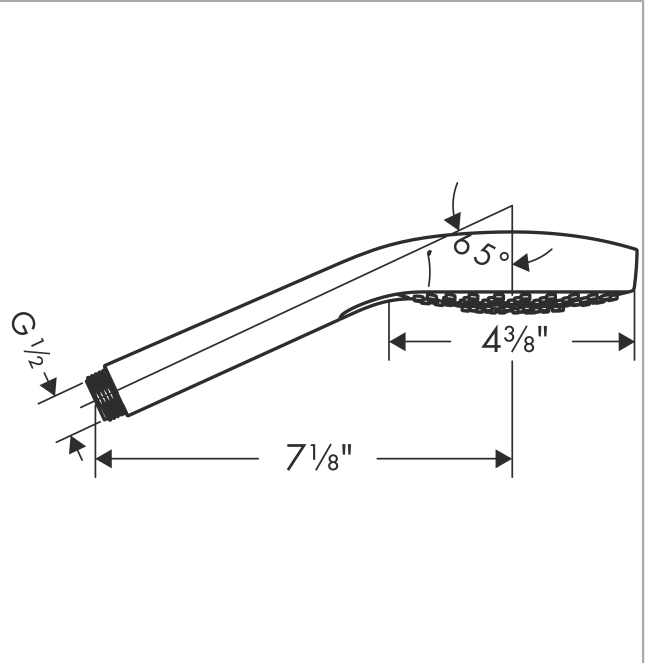

**Croma Select S**  
**Handshower 110 3-Jet, 1.75 GPM**  
 Finishes : **white/chrome** Part no. : **04724400**

**Description**

**Features**

- Spray modes: SoftRain, IntenseRain, Pulsating Massage
- Select button for comfortable alternation of spray modes
- 121 no-clog spray channels
- Flow: 1.75 GPM (6.6 L/Min)
- Easy-to-clean white spray face

**Item details**

List Price \$ 130.00

**Technology**

**Compliance**

**Product image**

**Scale drawing**

**Croma Select S**  
**Handshower 110 3-Jet, 1.75 GPM**  
Finishes : **white/chrome** Part no. : **04724400**

Exploded drawing

Year of production: >01/18

**Croma Select S**  
**Handshower 110 3-Jet, 1.75 GPM**  
 Finishes : **white/chrome**    Part no. : **04724400**

**Spare parts list**

Year of production: >01/18