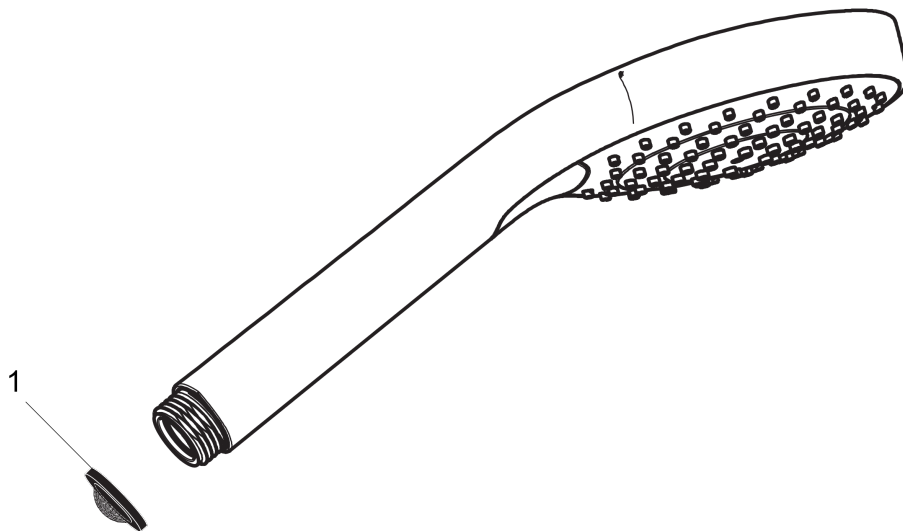

**Croma Select S**  
**Handshower 110 3-Jet, 1.75 GPM**  
 Finishes : **white/chrome** Part no. : **04724400**

**Description**

**Features**

- Spray modes: SoftRain, IntenseRain, Pulsating Massage
- Select button for comfortable alternation of spray modes
- 121 no-clog spray channels
- Flow: 1.75 GPM (6.6 L/Min)
- Easy-to-clean white spray face

**Item details**

List Price \$ 130.00

**Technology**

**Compliance**

**Product image**

**Scale drawing**

**Croma Select S**  
**Handshower 110 3-Jet, 1.75 GPM**  
Finishes : **white/chrome** Part no. : **04724400**

Exploded drawing

Year of production: >01/18

**Croma Select S**  
**Handshower 110 3-Jet, 1.75 GPM**  
 Finishes : **white/chrome**    Part no. : **04724400**

**Spare parts list**

Year of production: >01/18