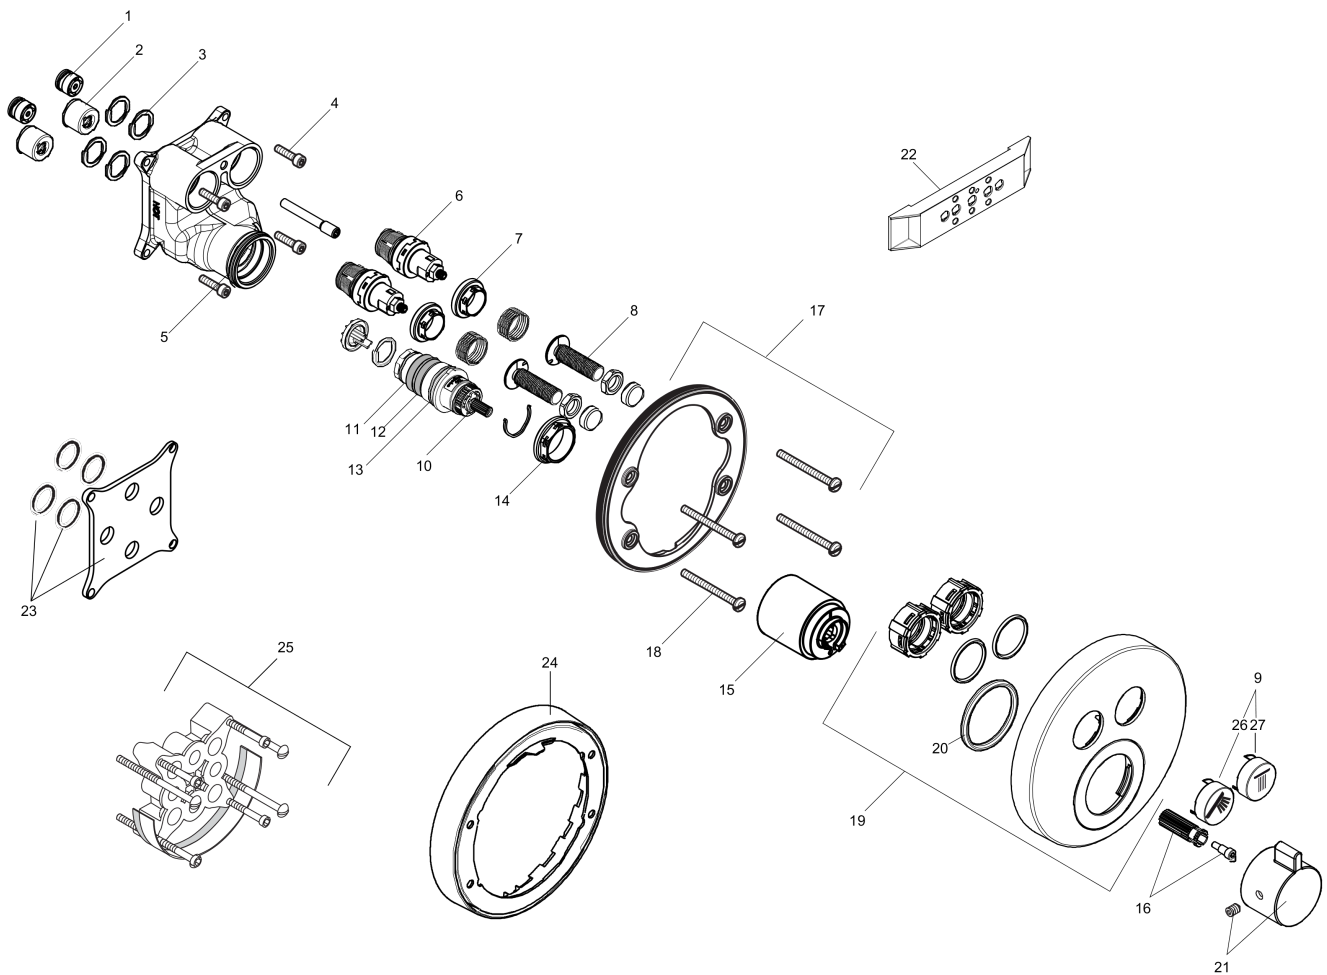

ShowerSelect S
Thermostatic Trim for 2 Functions, Round
 Finishes : **chrome** Part no. : **15743001**

Description

Features

- Outlets may be operated simultaneously
- Select push-button on/off control for 2 outlets
- Flow: 8.0 GPM (30.3 L/Min) / 2.0 GPM (7.6 L/Min)
- Thermostatic cartridge, Start/stop cartridge
- Anti-scald 100° safety stop
- Optimized for water-efficient shower products
- Trim comes with Select buttons: handshower and Rain
- Optional accessory to limit total flow to 2.0 GPM @ 80 psi where required

Year of production: >12/14

ShowerSelect S
Thermostatic Trim for 2 Functions, Round
 Finishes : **chrome** Part no. : **15743001**

Spare parts list

Year of production: >12/14

Pos.	Description	Part no.	Price	PU
1	non return valve	97980000	-	1
2	noise reduction	94073000	-	1
3	O-ring 16x2	98133000	-	1
4	set of screws	96525000	-	1
5	O-ring 36x2	98156000	-	1
6	shut off unit	95758000	-	1
7	nut	98368000	-	1
8	Select-adapter	92219000	-	1
9	set of symbols	92218000	-	1
10	thermostat cartridge	98282000	-	1
11	O-ring 20x1,5	98197000	-	1
12	O-ring 25x1,5	98146000	-	1
13	O-ring 25x2,5	92146000	-	1
14	nut	98913000	-	1
15	sleeve	92216000	-	1
16	handle fixing set	95843000	-	1
17	holder for escutcheon	98793000	-	1
18	set of fixing screws	96454000	-	1
19	escutcheon Ø 150 mm	92325001	-	1
20	O-ring 44x4	98471000	-	1
21	handle for thermostat	92215001	-	1
22	fit-up aid	92540000	-	1
23	compensation set 1°	95521000	-	1
24	extension 22 mm (Ø 150 mm)	13597000	-	1
25	extension 25 mm	13595000	-	1
a	Grease	90920000	-	1
b	symbol head shower Rain large	93571880	-	1
c	symbol head shower Rain small	93572880	-	1
d	symbol handshower	93573880	-	1
e	symbol Flood jet	93574880	-	1
f	symbol Whirl	93575880	-	1
g	symbol Mono	93576880	-	1
h	symbol tub	93577880	-	1
i	symbol body shower	93578880	-	1
j	symbol ON/OFF	93579880	-	1