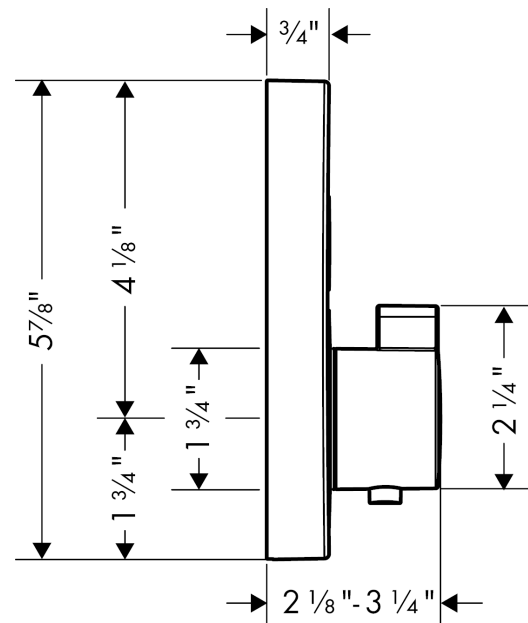

Item details

List Price \$ 679.00

Technology

Compliance

Product image

Scale drawing

ShowerSelect S
Thermostatic Trim for 2 Functions, Round
 Finishes : **chrome** Part no. : **15743001**

Exploded drawing

Year of production: >12/14

ShowerSelect S
Thermostatic Trim for 2 Functions, Round
 Finishes : **chrome** Part no. : **15743001**

Spare parts list

Year of production: >12/14

Pos.	Description	Part no.	Price	PU
1	non return valve	97980000	-	1
2	noise reduction	94073000	-	1
3	O-ring 16x2	98133000	-	1
4	set of screws	96525000	-	1
5	O-ring 36x2	98156000	-	1
6	shut off unit	95758000	-	1
7	nut	98368000	-	1
8	Select-adapter	92219000	-	1
9	set of symbols	92218000	-	1
10	thermostat cartridge	98282000	-	1
11	O-ring 20x1,5	98197000	-	1
12	O-ring 25x1,5	98146000	-	1
13	O-ring 25x2,5	92146000	-	1
14	nut	98913000	-	1
15	sleeve	92216000	-	1
16	handle fixing set	95843000	-	1
17	holder for escutcheon	98793000	-	1
18	set of fixing screws	96454000	-	1
19	escutcheon Ø 150 mm	92325001	-	1
20	O-ring 44x4	98471000	-	1
21	handle for thermostat	92215001	-	1
22	fit-up aid	92540000	-	1
23	compensation set 1°	95521000	-	1
24	extension 22 mm (Ø 150 mm)	13597000	-	1
25	extension 25 mm	13595000	-	1
a	Grease	90920000	-	1
b	symbol head shower Rain large	93571880	-	1
c	symbol head shower Rain small	93572880	-	1
d	symbol handshower	93573880	-	1
e	symbol Flood jet	93574880	-	1
f	symbol Whirl	93575880	-	1
g	symbol Mono	93576880	-	1
h	symbol tub	93577880	-	1
i	symbol body shower	93578880	-	1
j	symbol ON/OFF	93579880	-	1