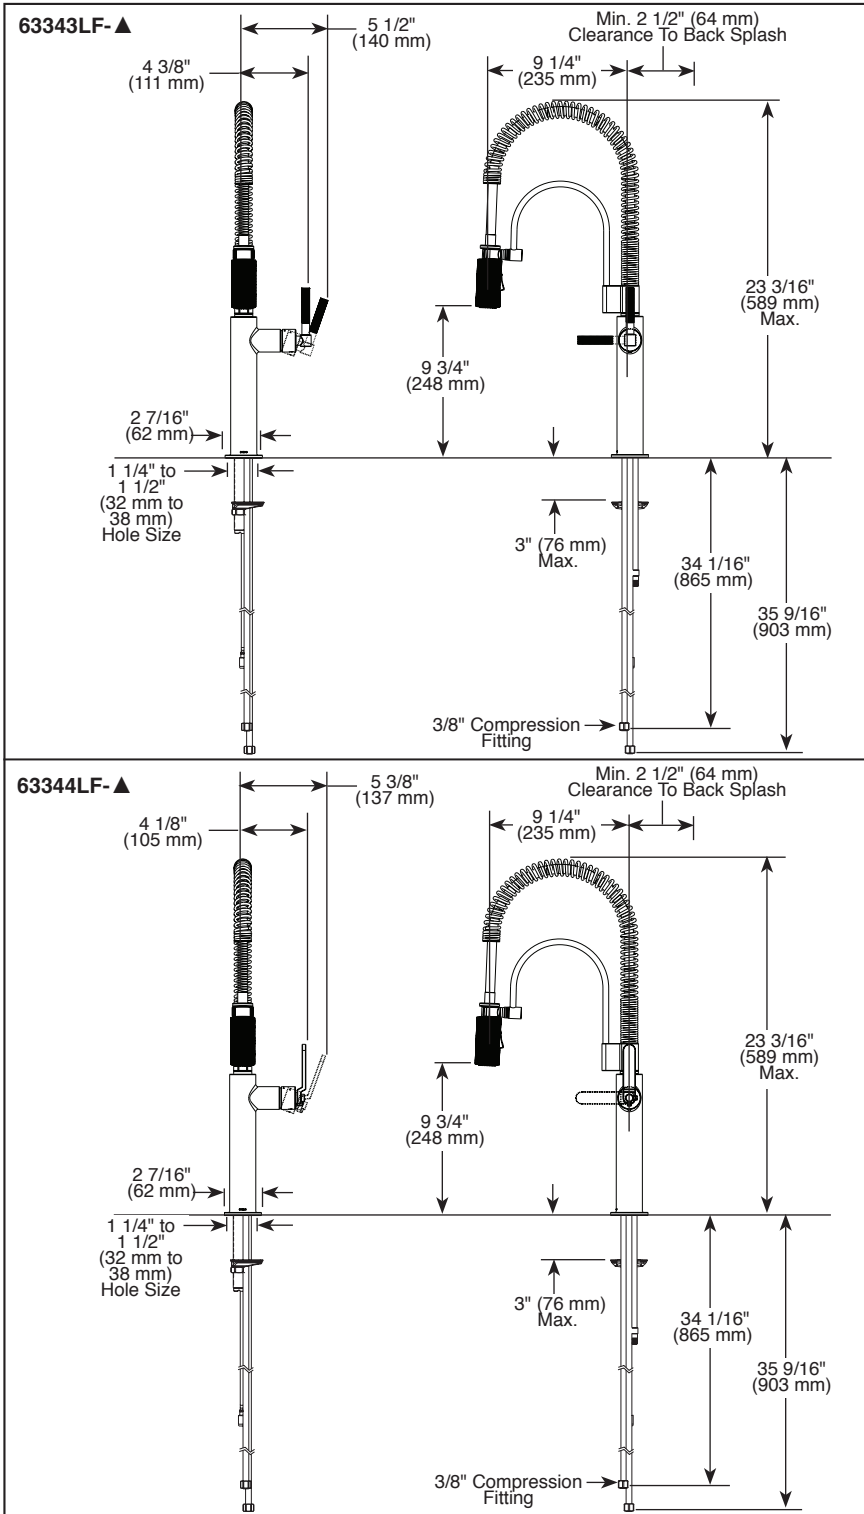

BRIZO®

KITCHEN FAUCETS

- Litze® Collection
- Semi-Professional Kitchen Faucet

FEATURES:

- MagneDock® Magnetic Docking
- DIAMOND Seal® Technology

STANDARD SPECIFICATIONS:

- Max flow rate 1.8 gpm @ 60 psi, 6.8 L/min @ 414 kPa
- One hole mount
- Diamond coated ceramic cartridge
- 3/8" O.D. straight, staggered PEX supply lines
- Arm rotates 360°
- Two-function wand: Aerated stream or spray
- Dual integral check valves in sprayer
- Quick connect hoses
- 23" (584 mm) above-deck exposed hose

COMPLIES WITH:

- ASME A112.18.1 / CSA B125.1
- ICC/ANSI A117.1 - Valve control only

▲ Designate proper finish suffix

Brizo Kitchen & Bath Company reserves the right (1) to make changes in specifications and materials, and (2) to change or discontinue models, both without notice or obligation. Dimensions are for reference only. See current full-line price book or www.brizo.com for finish options and product availability.