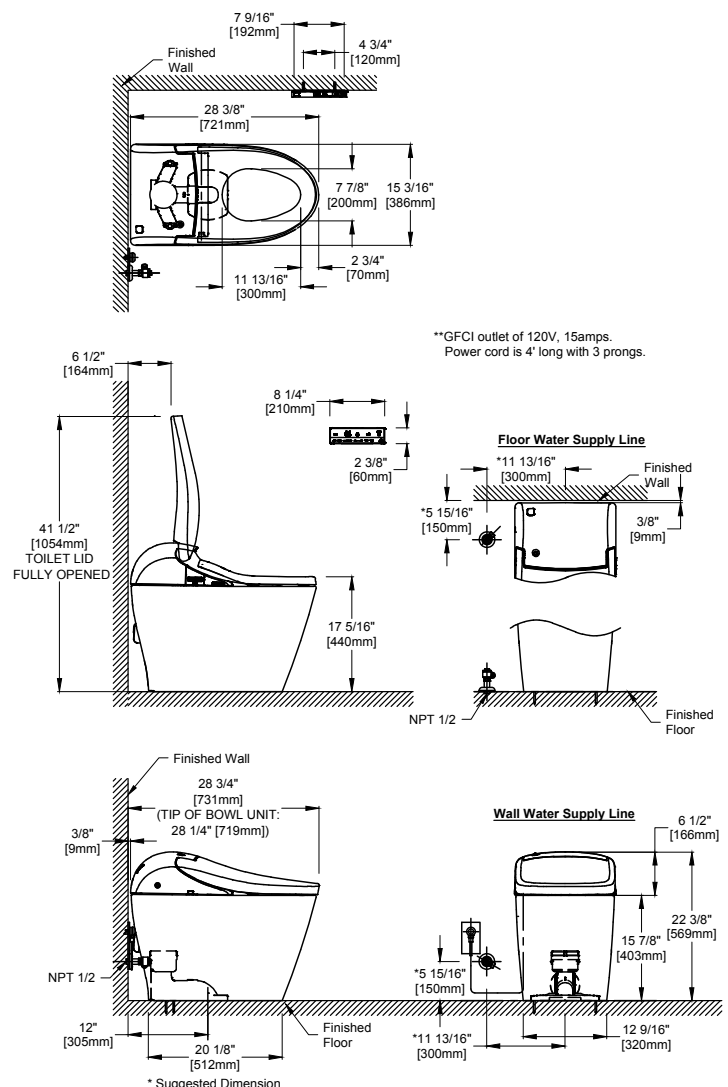

INSTALLATION NOTES

- For use with potable water only. Do not use with recycled water.
- Warning: If there is a base board in the restroom, the center of the floor drain should be a minimum of 12" from the base board.
- It is highly recommended to use a surge protector to prevent damage in the event of a power surge.
- The following factors may affect IR signal strength and top unit operation: product and remote control location, room size, shape, construction materials, and degree of darkness (color) of ceiling and walls.
- Consult local electric code for GFCI location and installation requirements.

DIMENSIONS

TOTO

These dimensions and specifications are subject to change without notice