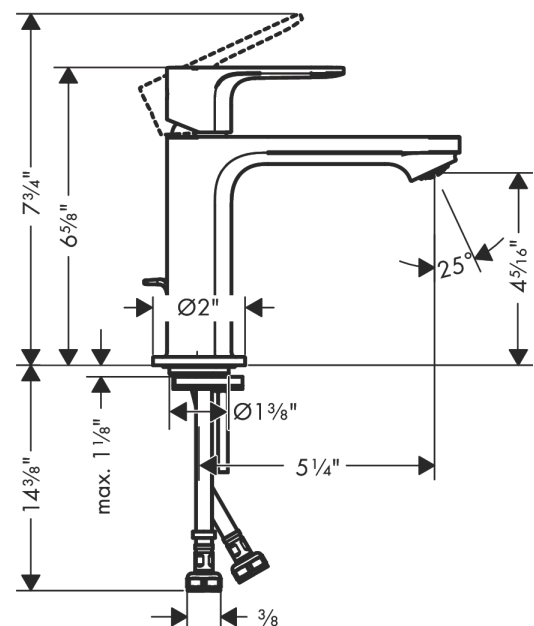

Rebris S
Single-Hole Faucet 110 with Pop-Up Drain
 Finish: **Matte Black** Part no. : **72517671**

Description

Features

- Consists of: Single-handle faucet, Pop-up assembly
- Spout height: 4 Inch
- Handle variant: Lever
- Spray modes: aerated spray
- Flow: 1.2 GPM (4.5 L/Min)
- Ceramic cartridge
- Includes pop-up drain

Item details

List Price \$ 264.00

Technology

Design awards

Compliance / Sustainability

Product image

Scale drawing

Rebris S
Single-Hole Faucet 110 with Pop-Up Drain
 Finish: **Matte Black** Part no. : **72517671**

Exploded drawing

Year of production: >01/23

Rebris S
Single-Hole Faucet 110 with Pop-Up Drain
 Finish: **Matte Black** Part no. : **72517671**

Spare parts list

Year of production: >01/23

Pos.	Description	Part no.	Price	PU
1	handle	94642670	-	1
2	hollow set screw M6x10 DIN 916	96029000	-	1
3	screw cover	95704000	-	1
4	flange	98863670	-	1
5	nut	98864000	-	1
6	O-ring 24x2	98388000	-	1
7	O-ring 27x1,5	92527000	-	1
8	O-ring 25x1,5	98146000	-	1
9	cartridge, assy	95973001	-	1
10	adapter for cartridge	98866000	-	1
11	O-ring 23x2	98398000	-	1
12	aerator M24x1 (5 l/min)	94364000	-	1
13	seal Ø 42	98722000	-	1
14	fixing set	96016000	-	1
15	screw M8 x 68	97736000	-	1
16	pull rod	96657000	-	1
17	connection hose 23½" M8x0,75 3/8"	96556001	-	1
18	O-ring 6,6x1,6	93019000	-	1
a	pop up waste	88509670	-	1