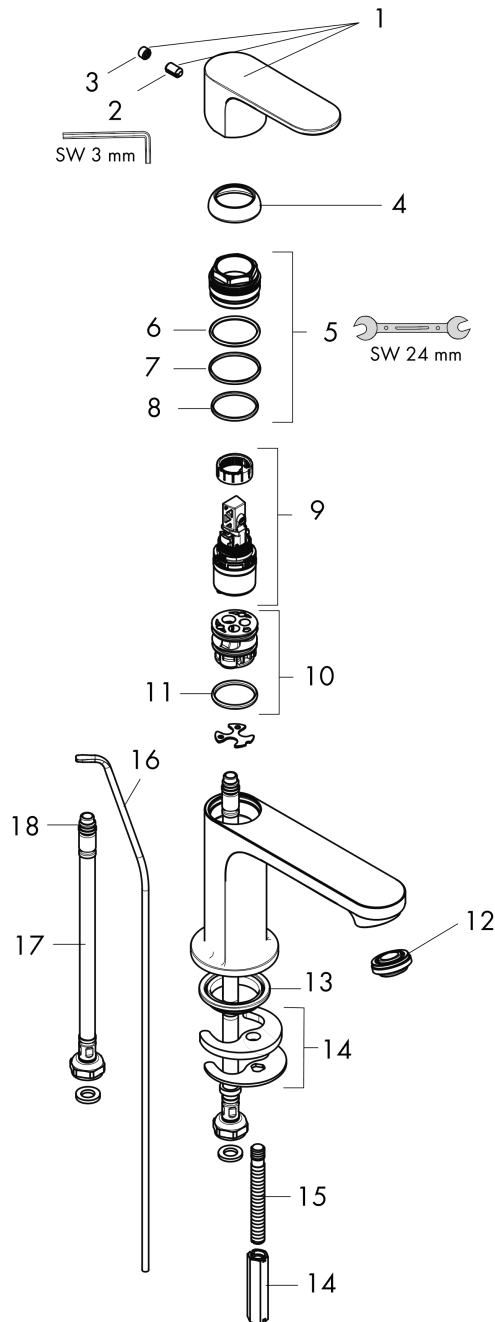

Rebris S
Single-Hole Faucet 110 with Pop-Up Drain
 Finish: **Matte Black** Part no. : **72517671**

Description

Features

- Consists of: Single-handle faucet, Pop-up assembly
- Spout height: 4 Inch
- Handle variant: Lever
- Spray modes: aerated spray
- Flow: 1.2 GPM (4.5 L/Min)
- Ceramic cartridge
- Includes pop-up drain

Item details

List Price \$ 264.00

Technology

Design awards

Compliance / Sustainability

Product image

Scale drawing

Rebris S
Single-Hole Faucet 110 with Pop-Up Drain
 Finish: **Matte Black** Part no. : **72517671**

Exploded drawing

Year of production: >01/23

Rebris S
Single-Hole Faucet 110 with Pop-Up Drain
 Finish: **Matte Black** Part no. : **72517671**

Spare parts list

Year of production: >01/23

Pos.	Description	Part no.	Price	PU
1	handle	94642670	-	1
2	hollow set screw M6x10 DIN 916	96029000	-	1
3	screw cover	95704000	-	1
4	flange	98863670	-	1
5	nut	98864000	-	1
6	O-ring 24x2	98388000	-	1
7	O-ring 27x1,5	92527000	-	1
8	O-ring 25x1,5	98146000	-	1
9	cartridge, assy	95973001	-	1
10	adapter for cartridge	98866000	-	1
11	O-ring 23x2	98398000	-	1
12	aerator M24x1 (5 l/min)	94364000	-	1
13	seal Ø 42	98722000	-	1
14	fixing set	96016000	-	1
15	screw M8 x 68	97736000	-	1
16	pull rod	96657000	-	1
17	connection hose 23½" M8x0,75 3/8"	96556001	-	1
18	O-ring 6,6x1,6	93019000	-	1
a	pop up waste	88509670	-	1