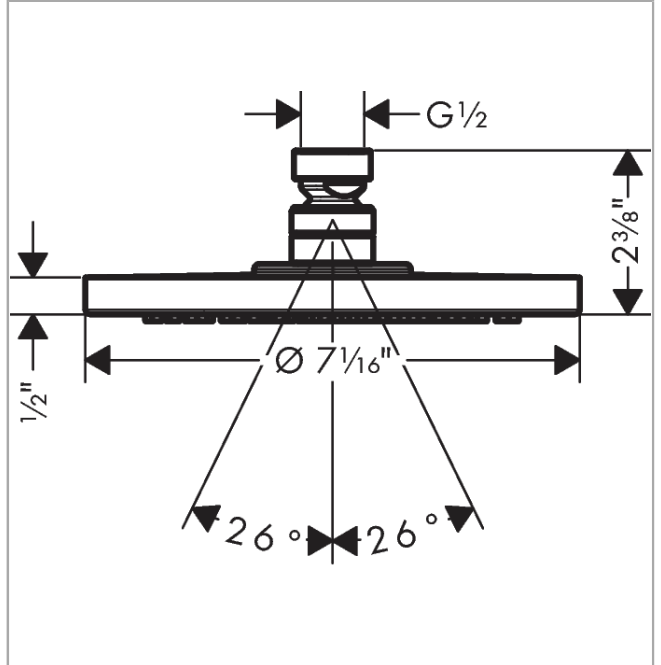

Raindance S
Showerhead 180 1-Jet PowderRain, 1.75 GPM
 Finishes : **chrome** Part no. : **27629001**

Description

Features

- Spray modes: PowderRain
- Flow: 1.75 GPM (6.6 L/Min)
- Fully-finished matching spray face

Item details

List Price \$ 515.00

Technology

Compliance

Product image

Scale drawing

Raindance S
Showerhead 180 1-Jet PowderRain, 1.75 GPM
Finishes : **chrome** Part no. : **27629001**

Exploded drawing

Year of production: >08/18

Raindance S
Showerhead 180 1-Jet PowderRain, 1.75 GPM
 Finishes : **chrome** Part no. : **27629001**

Spare parts list

Year of production: >08/18

Pos.	Description	Part no.	Price	PU
1	filter	92672000	-	1
2	lock washer	98942000	-	1
3	hollow set screw M4x6	97767000	-	1