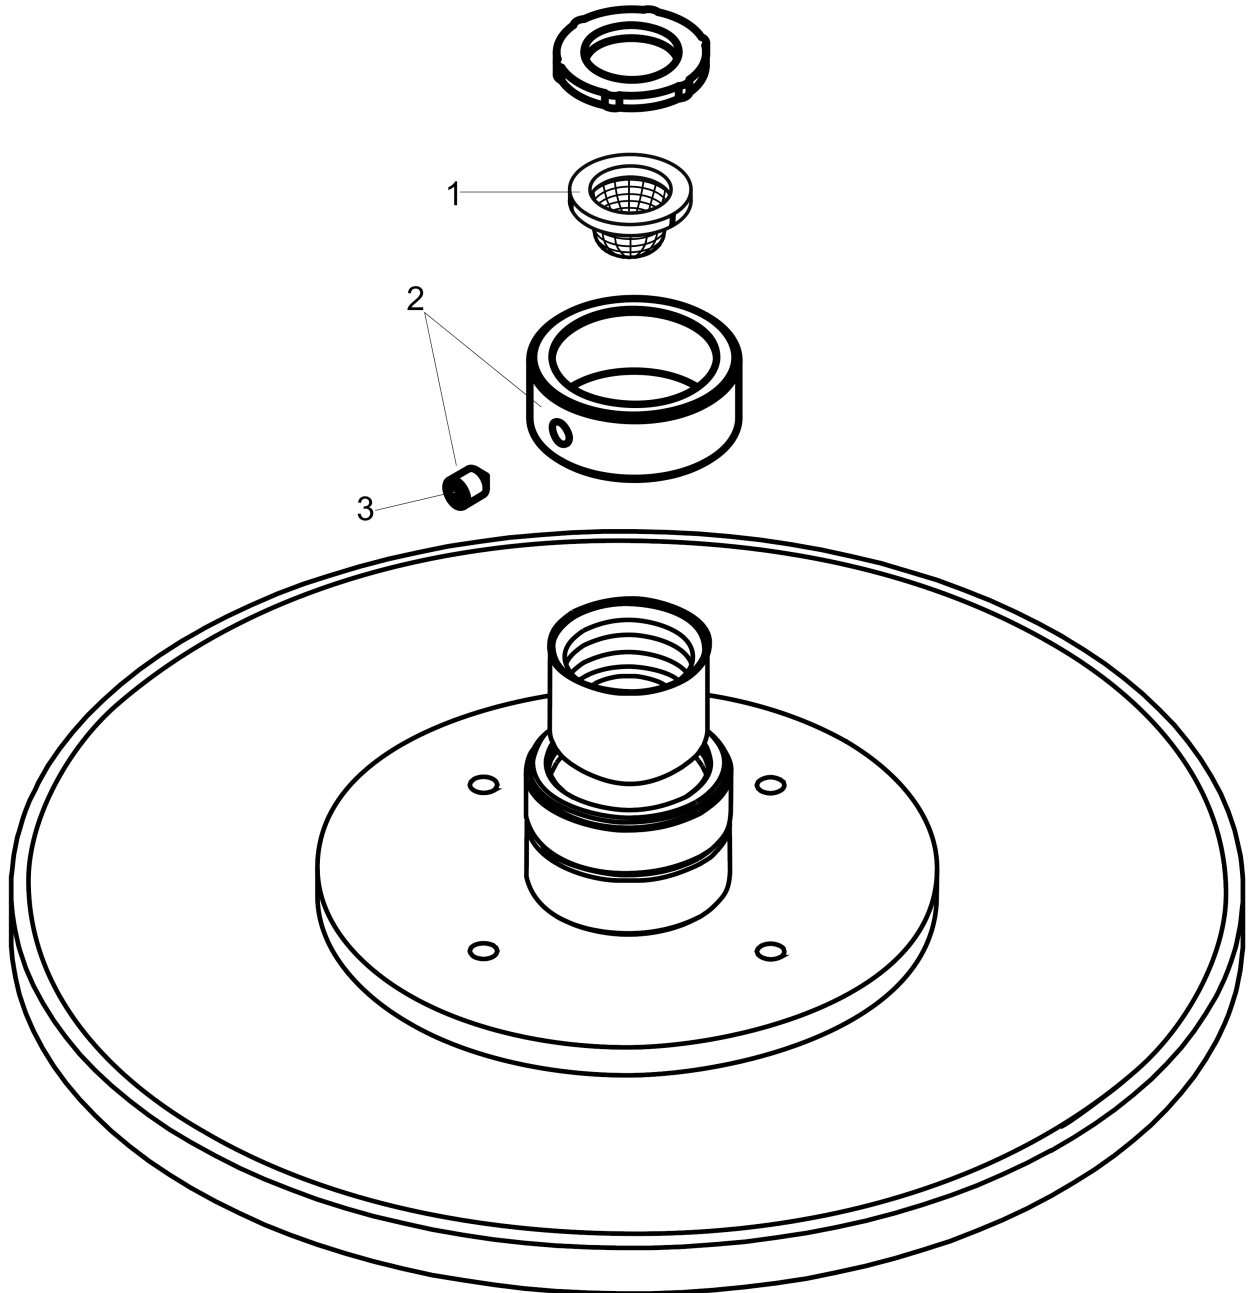

Raindance S
Showerhead 180 1-Jet PowderRain, 1.75 GPM
 Finishes : **chrome** Part no. : **27629001**

Description

Features

- Spray modes: PowderRain
- Flow: 1.75 GPM (6.6 L/Min)
- Fully-finished matching spray face

Item details

List Price \$ 515.00

Technology

Compliance

Product image

Scale drawing

Raindance S
Showerhead 180 1-Jet PowderRain, 1.75 GPM
Finishes : **chrome** Part no. : **27629001**

Exploded drawing

Year of production: >08/18

Raindance S
Showerhead 180 1-Jet PowderRain, 1.75 GPM
 Finishes : **chrome** Part no. : **27629001**

Spare parts list

Year of production: >08/18

Pos.	Description	Part no.	Price	PU
1	filter	92672000	-	1
2	lock washer	98942000	-	1
3	hollow set screw M4x6	97767000	-	1