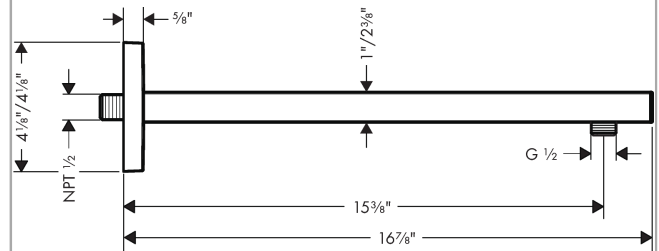

Raindance E

Showerarm, 15" (Must be used with Raindance E 300 Showerhead)

Surface: **brushed nickel** Part no. : **04731820**

Description

Features

- Length: 389 mm
- Brass
- Connection type: 1/2" NPT
- Showerarm, Escutcheon, Mounting Material, Assembly instructions

Item details

List Price \$ 328.00

Compliance

Product image

Scale drawing

Raindance E

Showerarm, 15" (Must be used with Raindance E 300 Showerhead)

Surface: **brushed nickel** Part no. : **04731820**

Exploded drawing

Year of production: >04/18

Raindance E

Showerarm, 15" (Must be used with Raindance E 300 Showerhead)

Surface: **brushed nickel** Part no. : **04731820**

Spare parts list

Year of production: >04/18