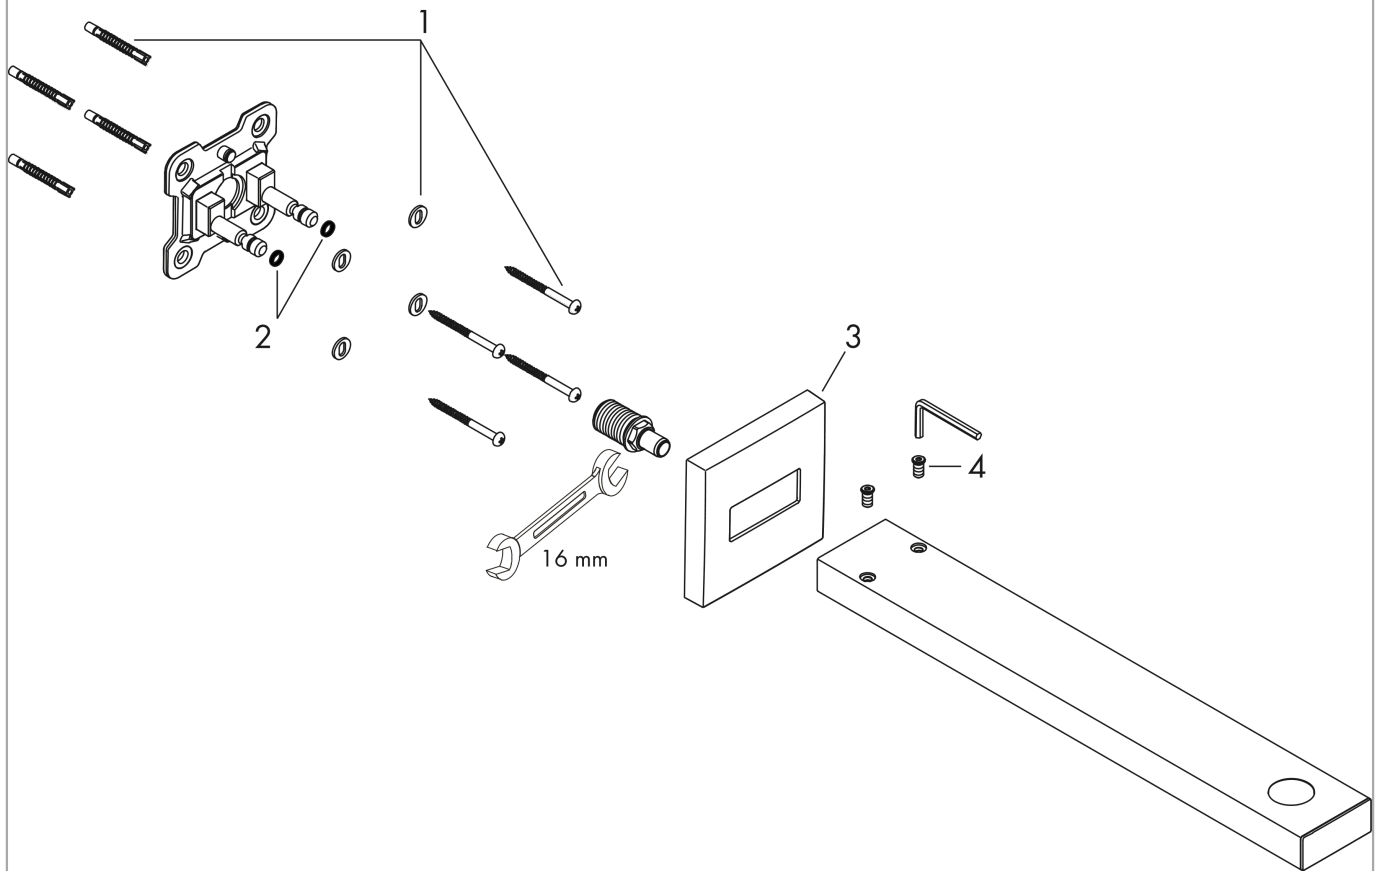

Raindance E

Showerarm, 15" (Must be used with Raindance E 300 Showerhead)

Surface: **brushed nickel** Part no. : **04731820**

Description

Features

- Length: 389 mm
- Brass
- Connection type: 1/2" NPT
- Showerarm, Escutcheon, Mounting Material, Assembly instructions

Item details

List Price \$ 328.00

Compliance

Product image

Scale drawing

Raindance E

Showerarm, 15" (Must be used with Raindance E 300 Showerhead)

Surface: **brushed nickel** Part no. : **04731820**

Exploded drawing

Year of production: >04/18

Raindance E

Showerarm, 15" (Must be used with Raindance E 300 Showerhead)

Surface: **brushed nickel** Part no. : **04731820**

Spare parts list

Year of production: >04/18

Pos.	Description	Part no.	Price	PU
1	mounting set	96179000	-	1
2	O-ring 6x2	98458000	-	1
3	escutcheon	93126000	-	1
4	screw	93431820	-	1