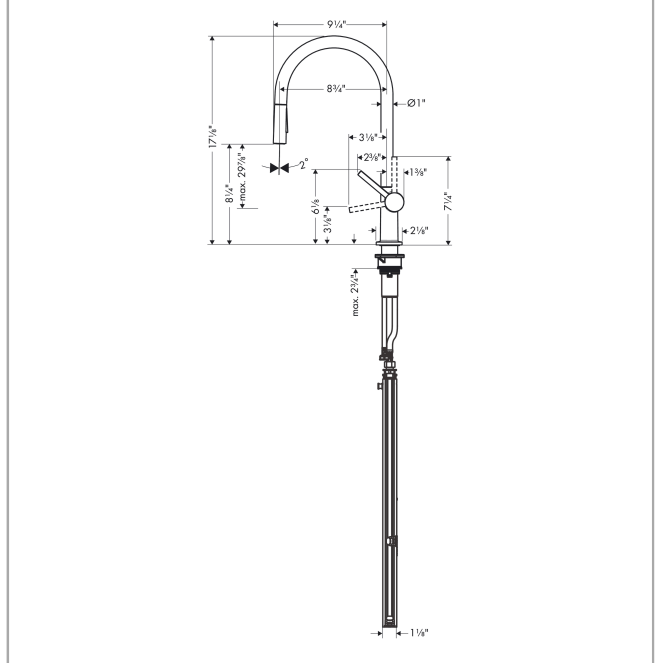

Talis N
HighArc Kitchen Faucet, O-Style 2-Spray Pull-Down with sBox, 1.75 GPM
 Surface: **matte black** Part no. : **72801671**

Description

Features

- Consists of: Single lever kitchen mixer, hose box
- Swivel range adjustable in 4 steps 60°, 110°, 150° or 360°
- Aerated spray, needle spray
- Toggle spray diverter
- MagFit magnetic sprayhead docking
- Deck mounted
- Flow: 1.75 GPM (6.6 L/Min)
- Ceramic cartridge
- # connections
- Integrated double backflow prevention
- SBox for smooth, protected hose guidance in the cabinet
- Extension length up to 30" (76cm)
- Single lever kitchen mixer, connection hoses, Fastening set, Assembly instructions

Item details

List Price \$ 979.00

Technology

Compliance

Product image

Scale drawing

Talis N

HighArc Kitchen Faucet, O-Style 2-Spray Pull-Down with sBox, 1.75 GPM

Surface: **matte black** Part no. : 72801671

Exploded drawing

Year of production: >06/20

Talis N

HighArc Kitchen Faucet, O-Style 2-Spray Pull-Down with sBox, 1.75 GPM

Surface: **matte black** Part no. : **72801671**

Spare parts list

Year of production: >06/20

Pos.	Description	Part no.	Price	PU
1	spout cpl.	93739670	-	1
2	set of lever collars	98365000	-	1
3	O-ring 19x2	98426000	-	1
4	O-ring 20x1,5	98197000	-	1
5	handspray	93741671	-	1
6	filter	98516000	-	1
7	non return valve DW 10	96456000	-	1
8	spray former	93342001	-	1
9	service tool	95910000	-	1
10	handle	93736670	-	1
11	hollow set screw M5x5	98446000	-	1
12	screw cover	93735610	-	1
13	flange	93737670	-	1
14	nut	93738000	-	1
15	cartridge, assy	93740000	-	1
16	support	97523000	-	1
17	fixing set (Ø 34)	95049000	-	1
18	lever collar	97548000	-	1
19	hose	93754000	-	1
20	O-ring 8x2	98112000	-	1
21	connection hose 900 mm M8x0,75 G3/8	93746000	-	1
22	O-ring 6,6x1,6	93019000	-	1
23	adapter for connection hose	88802000	-	1
24	squeezing connection	96099000	-	1
25	connection hose 450 mm M8x0,75 G3/8	97206000	-	1
26	O-ring 7x1,5	98422000	-	1
a	extension set	43333000	-	1