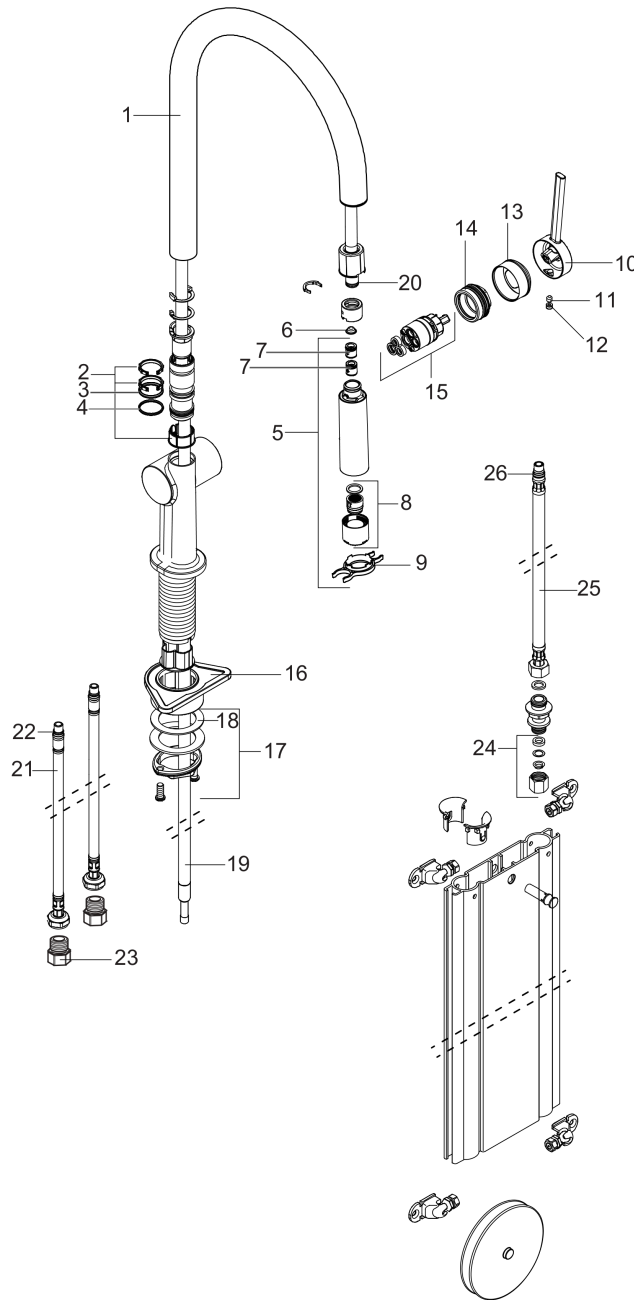

Talis N
HighArc Kitchen Faucet, O-Style 2-Spray Pull-Down with sBox, 1.75 GPM
 Surface: **matte black** Part no. : **72801671**

Description

Features

- Consists of: Single lever kitchen mixer, hose box
- Swivel range adjustable in 4 steps 60°, 110°, 150° or 360°
- Aerated spray, needle spray
- Toggle spray diverter
- MagFit magnetic sprayhead docking
- Deck mounted
- Flow: 1.75 GPM (6.6 L/Min)
- Ceramic cartridge
- # connections
- Integrated double backflow prevention
- SBox for smooth, protected hose guidance in the cabinet
- Extension length up to 30" (76cm)
- Single lever kitchen mixer, connection hoses, Fastening set, Assembly instructions

Item details

List Price \$ 979.00

Technology

Compliance

Product image

Scale drawing

Talis N

HighArc Kitchen Faucet, O-Style 2-Spray Pull-Down with sBox, 1.75 GPM

Surface: **matte black** Part no. : 72801671

Exploded drawing

Year of production: >06/20

Talis N

HighArc Kitchen Faucet, O-Style 2-Spray Pull-Down with sBox, 1.75 GPM

Surface: **matte black** Part no. : **72801671**

Spare parts list

Year of production: >06/20

Pos.	Description	Part no.	Price	PU
1	spout cpl.	93739670	-	1
2	set of lever collars	98365000	-	1
3	O-ring 19x2	98426000	-	1
4	O-ring 20x1,5	98197000	-	1
5	handspray	93741671	-	1
6	filter	98516000	-	1
7	non return valve DW 10	96456000	-	1
8	spray former	93342001	-	1
9	service tool	95910000	-	1
10	handle	93736670	-	1
11	hollow set screw M5x5	98446000	-	1
12	screw cover	93735610	-	1
13	flange	93737670	-	1
14	nut	93738000	-	1
15	cartridge, assy	93740000	-	1
16	support	97523000	-	1
17	fixing set (Ø 34)	95049000	-	1
18	lever collar	97548000	-	1
19	hose	93754000	-	1
20	O-ring 8x2	98112000	-	1
21	connection hose 900 mm M8x0,75 G3/8	93746000	-	1
22	O-ring 6,6x1,6	93019000	-	1
23	adapter for connection hose	88802000	-	1
24	squeezing connection	96099000	-	1
25	connection hose 450 mm M8x0,75 G3/8	97206000	-	1
26	O-ring 7x1,5	98422000	-	1
a	extension set	43333000	-	1