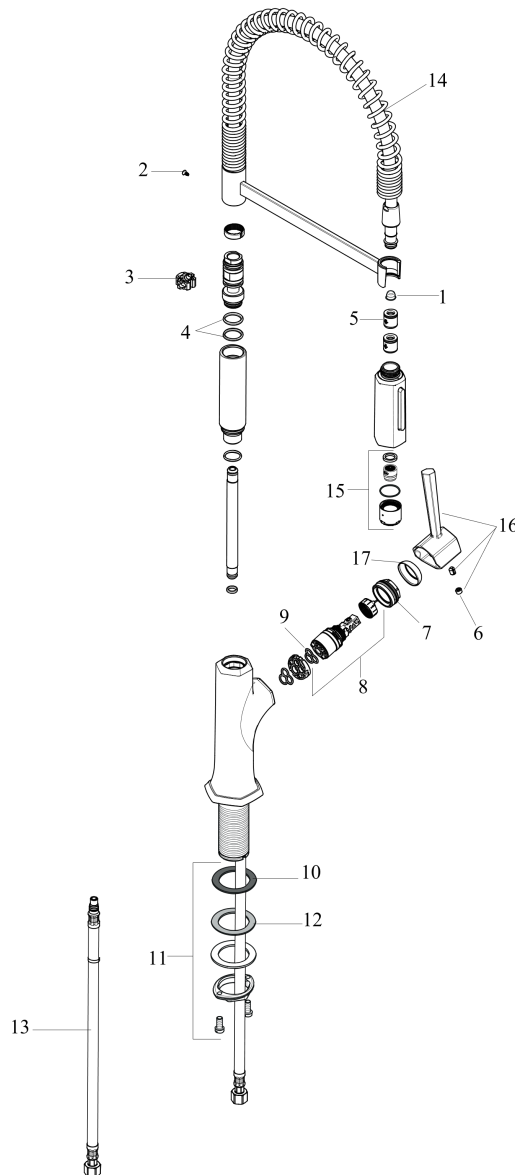

Locarno
Semi-Pro Kitchen Faucet, 2-Spray, 1.75 GPM
 Surface: **matte black** Part no. : **04851670**

Description

Features

- Swivel range 360°
- Aerated spray, needle spray
- Toggle spray diverter
- Deck mounted
- Flow: 1.75 GPM (6.6 L/Min)
- Ceramic cartridge
- Integrated double backflow prevention

Item details

List Price \$ 900.00

Technology

Compliance

Product image

Scale drawing

Locarno
Semi-Pro Kitchen Faucet, 2-Spray, 1.75 GPM
 Surface: **matte black** Part no. : **04851670**

Exploded drawing

Year of production: >02/21

Locarno

Semi-Pro Kitchen Faucet, 2-Spray, 1.75 GPM

Surface: **matte black** Part no. : **04851670**

Spare parts list

Year of production: >02/21

Pos.	Description	Part no.	Price	PU
1	filter	97735000	-	1
2	screw	97662000	-	1
3	axialring	97558000	-	1
4	O-ring 17x2,5	98387000	-	1
5	non return valve	93218000	-	1
6	screw cover	95704000	-	1
7	nut	93886000	-	1
8	cartridge, assy	95973001	-	1
9	seal	98865000	-	1
10	seal	92582000	-	1
11	fixing set (Ø 34)	95049000	-	1
12	lever collar	97548000	-	1
13	connection hose 35½" M8x0,75 3/8"	96316001	-	1
14	shower hose	93938670	-	1
15	aerator M18x1 (15 l/min)	98490670	-	1
16	handle	93885670	-	1
17	flange	95493670	-	1
a	handspray	93887671	-	1