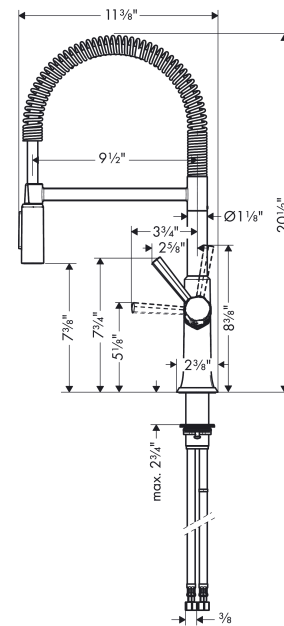

Locarno
Semi-Pro Kitchen Faucet, 2-Spray, 1.75 GPM
 Surface: **matte black** Part no. : **04851670**

Description

Features

- Swivel range 360°
- Aerated spray, needle spray
- Toggle spray diverter
- Deck mounted
- Flow: 1.75 GPM (6.6 L/Min)
- Ceramic cartridge
- Integrated double backflow prevention

Item details

List Price \$ 900.00

Technology

Compliance

Product image

Scale drawing

Locarno
Semi-Pro Kitchen Faucet, 2-Spray, 1.75 GPM
 Surface: **matte black** Part no. : **04851670**

Exploded drawing

Year of production: >02/21

Locarno

Semi-Pro Kitchen Faucet, 2-Spray, 1.75 GPM

Surface: **matte black** Part no. : **04851670**

Spare parts list

Year of production: >02/21

Pos.	Description	Part no.	Price	PU
1	filter	97735000	-	1
2	screw	97662000	-	1
3	axialring	97558000	-	1
4	O-ring 17x2,5	98387000	-	1
5	non return valve	93218000	-	1
6	screw cover	95704000	-	1
7	nut	93886000	-	1
8	cartridge, assy	95973001	-	1
9	seal	98865000	-	1
10	seal	92582000	-	1
11	fixing set (Ø 34)	95049000	-	1
12	lever collar	97548000	-	1
13	connection hose 35½" M8x0,75 3/8"	96316001	-	1
14	shower hose	93938670	-	1
15	aerator M18x1 (15 l/min)	98490670	-	1
16	handle	93885670	-	1
17	flange	95493670	-	1
a	handspray	93887671	-	1