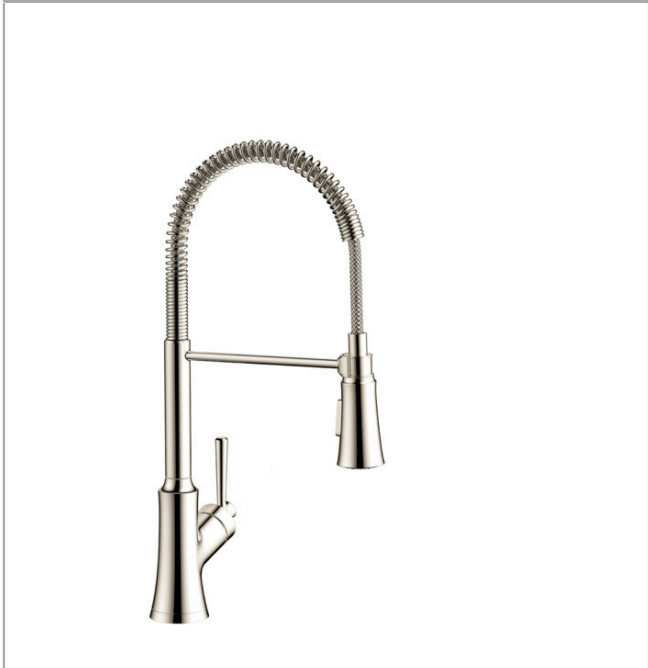

Joleena
Semi-Pro Kitchen Faucet, 2-Spray, 1.75 GPM
 Surface: **polished nickel** Part no. : **04792830**

Description

Features

- Swivel range 360°
- Aerated spray, needle spray
- Toggle spray diverter with pause feature (allows temporary stop of water stream)
- MagFit magnetic sprayhead docking
- Deck mounted
- Flow: 1.75 GPM (6.6 L/Min)
- Ceramic cartridge
- #8 hoses
- Integrated double backflow prevention
- Flow rate limited to maximum 6 l/min

Item details

List Price \$ 759.00

Technology

Compliance

Product image

Scale drawing

Joleena
Semi-Pro Kitchen Faucet, 2-Spray, 1.75 GPM
Surface: **polished nickel** Part no. : **04792830**

Exploded drawing

Year of production: >01/20

Joleena

Semi-Pro Kitchen Faucet, 2-Spray, 1.75 GPM

Surface: **polished nickel** Part no. : **04792830**

Spare parts list

Year of production: >01/20

Pos.	Description	Part no.	Price	PU
1	handle	93539830	-	1
2	cartridge, assy	93259000	-	1
3	handspray	93546830	-	1
4	escutcheon	93537830	-	1
5	fixing set	93263000	-	1
a	cover plate	04797830	-	1