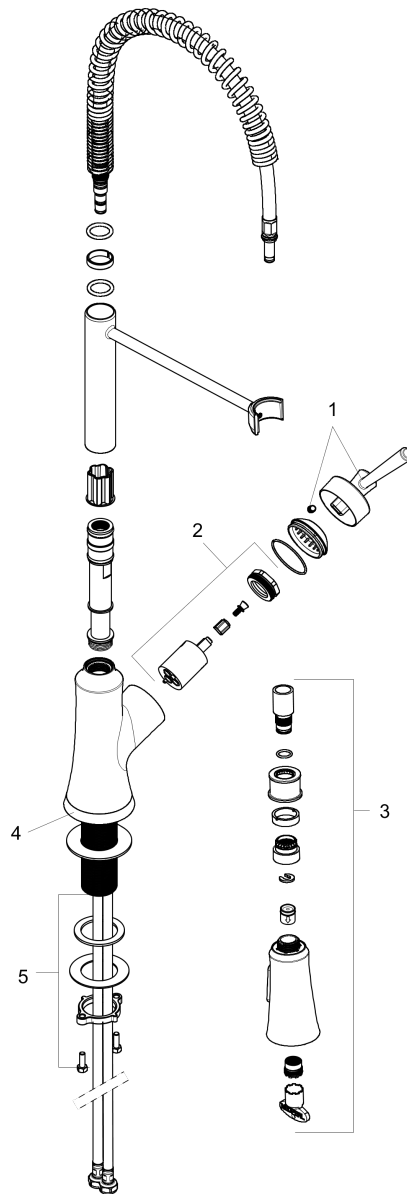

Joleena
Semi-Pro Kitchen Faucet, 2-Spray, 1.75 GPM
 Surface: **polished nickel** Part no. : **04792830**

Description

Features

- Swivel range 360°
- Aerated spray, needle spray
- Toggle spray diverter with pause feature (allows temporary stop of water stream)
- MagFit magnetic sprayhead docking
- Deck mounted
- Flow: 1.75 GPM (6.6 L/Min)
- Ceramic cartridge
- #8 hoses
- Integrated double backflow prevention
- Flow rate limited to maximum 6 l/min

Item details

List Price \$ 759.00

Technology

Compliance

Product image

Scale drawing

Joleena
Semi-Pro Kitchen Faucet, 2-Spray, 1.75 GPM
Surface: **polished nickel** Part no. : **04792830**

Exploded drawing

Year of production: >01/20

Joleena

Semi-Pro Kitchen Faucet, 2-Spray, 1.75 GPM

Surface: **polished nickel** Part no. : **04792830**

Spare parts list

Year of production: >01/20

Pos.	Description	Part no.	Price	PU
1	handle	93539830	-	1
2	cartridge, assy	93259000	-	1
3	handspray	93546830	-	1
4	escutcheon	93537830	-	1
5	fixing set	93263000	-	1
a	cover plate	04797830	-	1