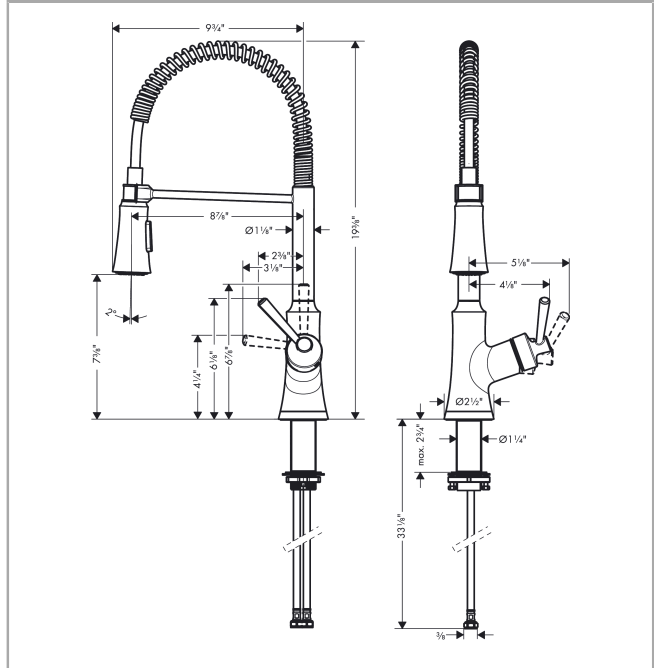

Joleena
Semi-Pro Kitchen Faucet, 2-Spray, 1.75 GPM
 Surface: **polished nickel** Part no. : **04792830**

Description

Features

- Swivel range 360°
- Aerated spray, needle spray
- Toggle spray diverter with pause feature (allows temporary stop of water stream)
- MagFit magnetic sprayhead docking
- Deck mounted
- Flow: 1.75 GPM (6.6 L/Min)
- Ceramic cartridge
- #8 hoses
- Integrated double backflow prevention
- Flow rate limited to maximum 6 l/min

Item details

List Price \$ 759.00

Technology

Compliance

Product image

Scale drawing

Joleena
Semi-Pro Kitchen Faucet, 2-Spray, 1.75 GPM
Surface: **polished nickel** Part no. : **04792830**

Exploded drawing

Year of production: >01/20

Joleena

Semi-Pro Kitchen Faucet, 2-Spray, 1.75 GPM

Surface: **polished nickel** Part no. : **04792830**

Spare parts list

Year of production: >01/20

Pos.	Description	Part no.	Price	PU
1	handle	93539830	-	1
2	cartridge, assy	93259000	-	1
3	handspray	93546830	-	1
4	escutcheon	93537830	-	1
5	fixing set	93263000	-	1
a	cover plate	04797830	-	1