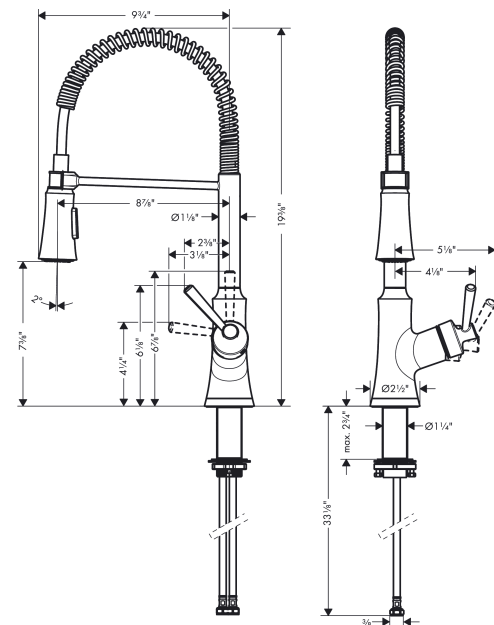

Joleena
Semi-Pro Kitchen Faucet, 2-Spray, 1.75 GPM
 Finishes : **steel optic** Part no. : **04792800**

Description

Features

- Projection: 224 mm
- Swivel range 360°
- Aerated spray, Needle spray
- Toggle spray diverter with pause feature (allows temporary stop of water stream)
- MagFit magnetic sprayhead docking
- Deck mounted
- Flow: 1.75 GPM (6.6 L/Min)
- Ceramic cartridge
- 3/8" hoses
- Integrated double backflow prevention
- Flow rate limited to maximum 6 l/min

Item details

List Price \$ 789.00

Technology

Compliance

Product image

Scale drawing

Joleena
Semi-Pro Kitchen Faucet, 2-Spray, 1.75 GPM
 Finishes : **steel optic** Part no. : **04792800**

Exploded drawing

Year of production: >01/20

Joleena
Semi-Pro Kitchen Faucet, 2-Spray, 1.75 GPM
 Finishes : **steel optic** Part no. : **04792800**

Spare parts list

Year of production: >01/20

Pos.	Description	Part no.	Price	PU
1	handle	93539800	-	1
2	cartridge, assy	93259000	-	1
3	escutcheon	93537800	-	1
4	handspray	93546820	-	1
5	fixing set	93263000	-	1
a	flange	93256800	-	1
b	cover plate	04797800	-	1