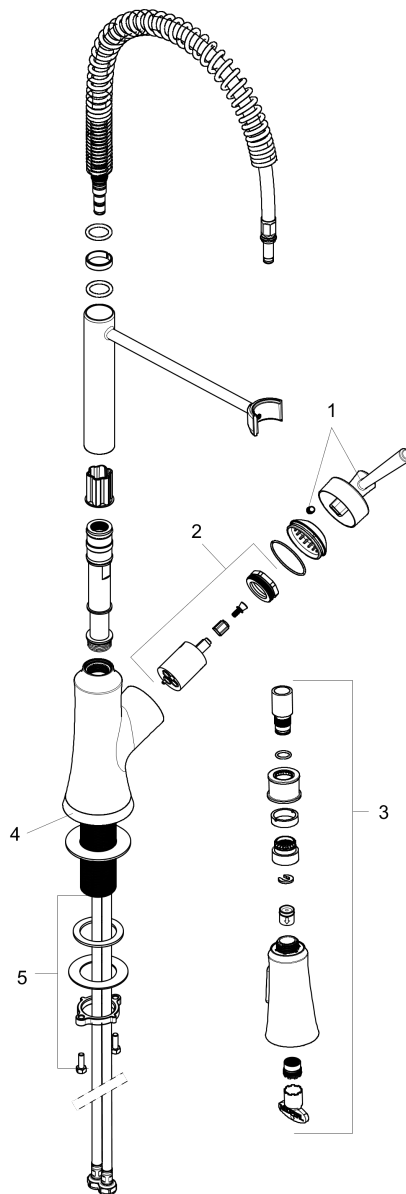

Joleena
Semi-Pro Kitchen Faucet, 2-Spray, 1.75 GPM
 Finishes : **steel optic** Part no. : **04792800**

Description

Features

- Projection: 224 mm
- Swivel range 360°
- Aerated spray, Needle spray
- Toggle spray diverter with pause feature (allows temporary stop of water stream)
- MagFit magnetic sprayhead docking
- Deck mounted
- Flow: 1.75 GPM (6.6 L/Min)
- Ceramic cartridge
- 3/8" hoses
- Integrated double backflow prevention
- Flow rate limited to maximum 6 l/min

Item details

List Price \$ 789.00

Technology

Compliance

Product image

Scale drawing

Joleena
Semi-Pro Kitchen Faucet, 2-Spray, 1.75 GPM
 Finishes : **steel optic** Part no. : **04792800**

Exploded drawing

Year of production: >01/20

Joleena
Semi-Pro Kitchen Faucet, 2-Spray, 1.75 GPM
 Finishes : **steel optic** Part no. : **04792800**

Spare parts list

Year of production: >01/20

Pos.	Description	Part no.	Price	PU
1	handle	93539800	-	1
2	cartridge, assy	93259000	-	1
3	escutcheon	93537800	-	1
4	handspray	93546820	-	1
5	fixing set	93263000	-	1
a	flange	93256800	-	1
b	cover plate	04797800	-	1