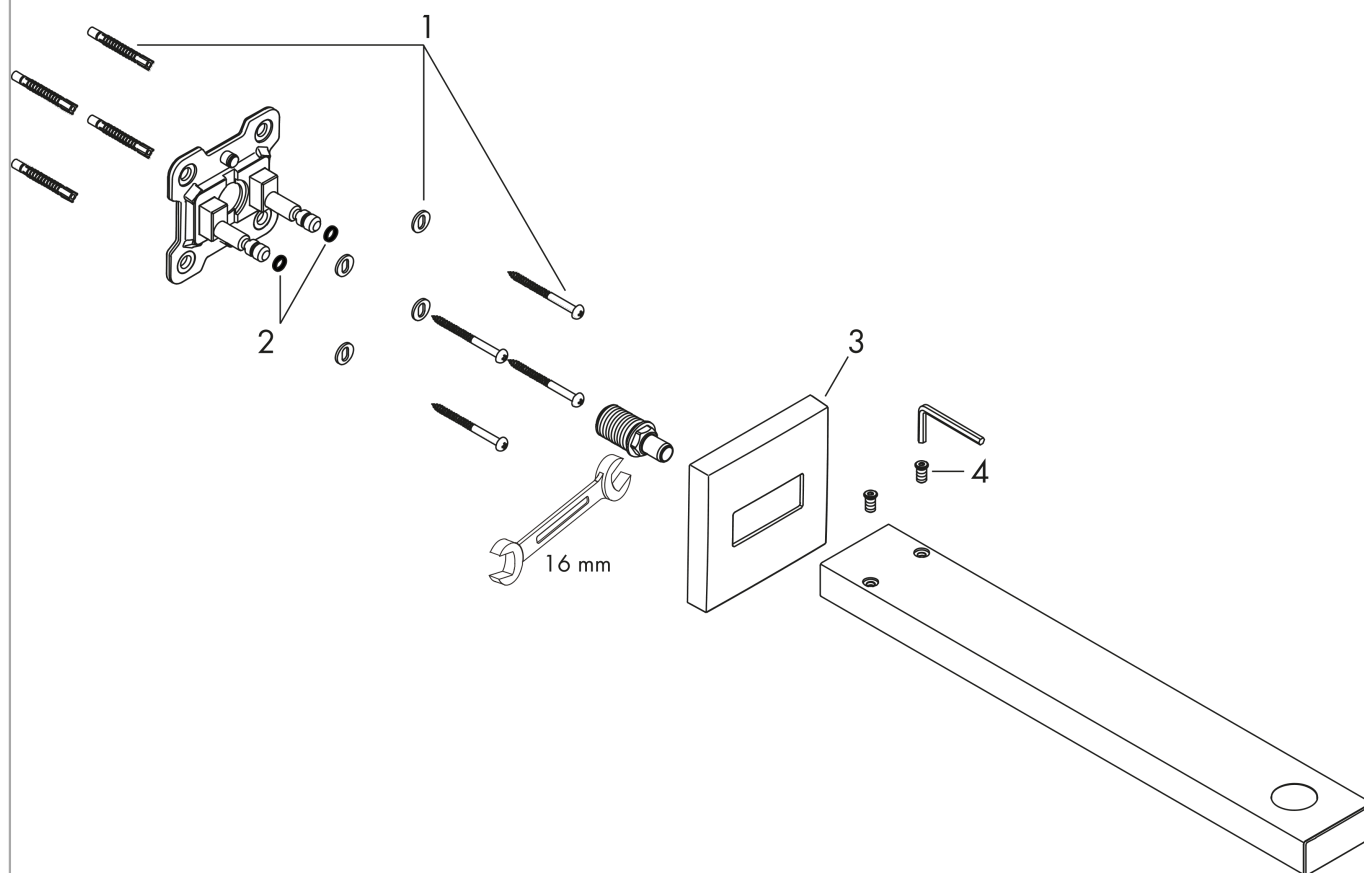

Raindance E
Showerarm, 15" (Must be used with Raindance E 300 Showerhead)
 Finishes : **chrome** Part no. : **04731000**

Description

Features

- 1/2" NPT

Item details

List Price \$ 186.00

Compliance

Raindance E
Showerarm, 15" (Must be used with Raindance E 300 Showerhead)
 Finishes : **chrome** Part no. : **04731000**

Exploded drawing

Year of production: >04/18

Raindance E
Showerarm, 15" (Must be used with Raindance E 300 Showerhead)
 Finishes : **chrome** Part no. : **04731000**

Spare parts list

Year of production: >04/18

Pos.	Description	Part no.	Price	PU
1	mounting set	96179000	-	1
2	O-ring 6x2	98458000	-	1
3	escutcheon	93126000	-	1
4	screw	93431000	-	1