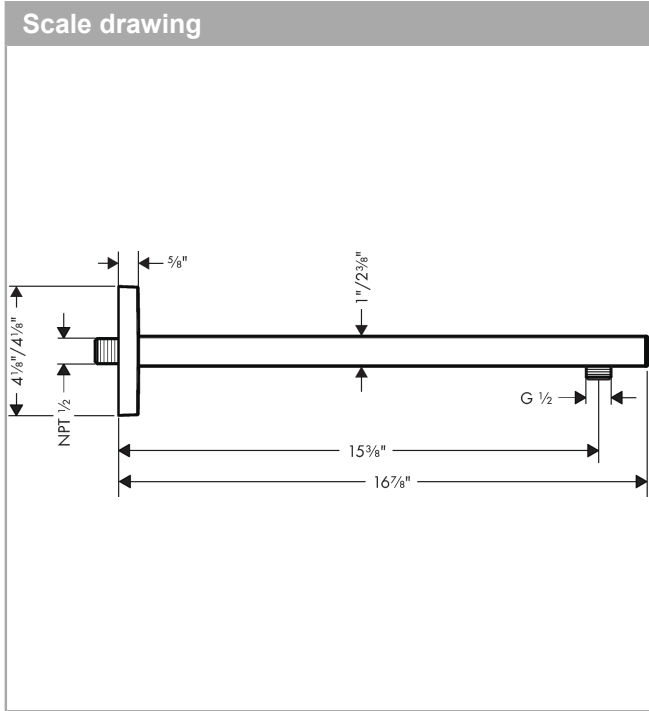

Raindance E
Showerarm, 15" (Must be used with Raindance E 300 Showerhead)
 Finishes : **chrome** Part no. : **04731000**

Description

Features

- 1/2" NPT

Item details

List Price \$ 186.00

Compliance

Raindance E
Showerarm, 15" (Must be used with Raindance E 300 Showerhead)
 Finishes : **chrome** Part no. : **04731000**

Exploded drawing

Year of production: >04/18

Raindance E
Showerarm, 15" (Must be used with Raindance E 300 Showerhead)
 Finishes : **chrome** Part no. : **04731000**

Spare parts list

Year of production: >04/18

Pos.	Description	Part no.	Price	PU
1	mounting set	96179000	-	1
2	O-ring 6x2	98458000	-	1
3	escutcheon	93126000	-	1
4	screw	93431000	-	1