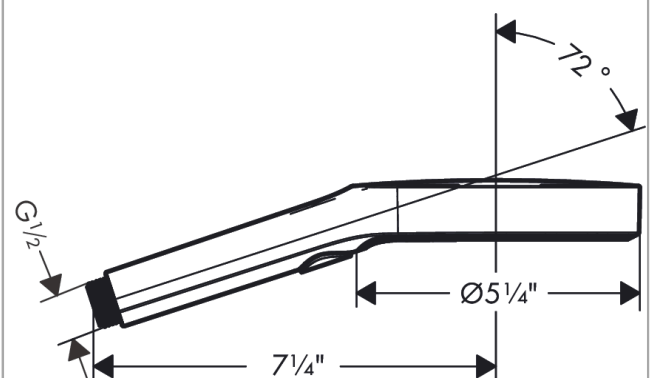

Rainfinity
Handshower 130 3-Jet, 1.75 GPM
 Finishes : **chrome** Part no. : **26865001**

Description

Features

- Spray modes: PowderRain, Intense PowderRain, Intense Turbo
- Select button for comfortable alternation of spray modes
- Spray face surface: graphite, Easy cleanable aluminium spray disc
- Flow: 1.75 GPM (6.6 L/Min)

Item details

List Price \$ 217.00

Technology

Design awards

reddot award 2019
 best of the best

Compliance

Product image

Scale drawing