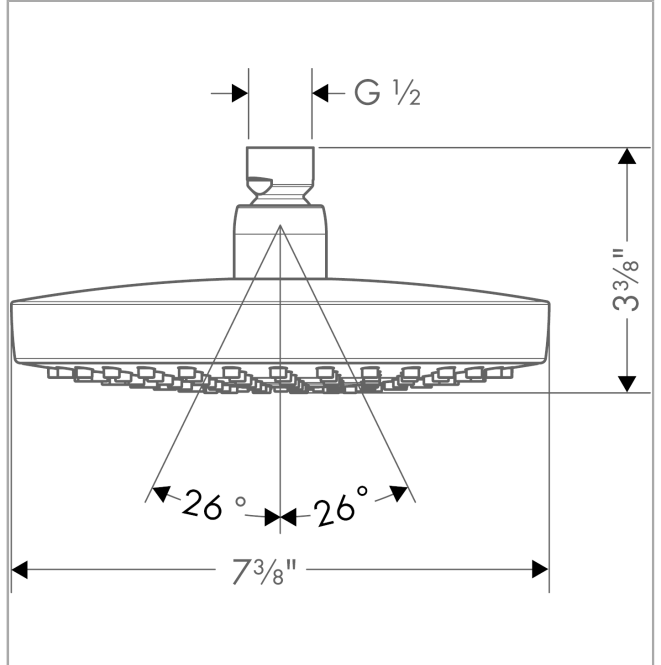

Croma Select S
Showerhead 180 2-Jet, 1.8 GPM
 Finishes : **chrome** Part no. : **04388000**

Description

Features

- Spray modes: Rain, IntenseRain
- 147 no-clog spray channels
- Flow: 1.8 GPM (6.8 L/Min)
- Select button for comfortable alternation of spray modes
- Fully-finished matching spray face

Item details

List Price \$ 299.00

Technology

Compliance

Product image

Scale drawing

Croma Select S
Showerhead 180 2-Jet, 1.8 GPM
 Finishes : **chrome** Part no. : **04388000**

Exploded drawing

Year of production: >01/18

Croma Select S
Showerhead 180 2-Jet, 1.8 GPM
 Finishes : **chrome** Part no. : **04388000**

Spare parts list

Year of production: >01/18

| Pos. | Description | Part no. | Price | PU |
|------|---------------|----------|-------|----|
| 1 | seal | 98058000 | - | 1 |
| 2 | filter | 97735000 | - | 1 |
| 3 | selector assy | 98343001 | - | 1 |
| 4 | O-ring 3x1 | 98384000 | - | 1 |
| a | cover | 98344000 | - | 1 |