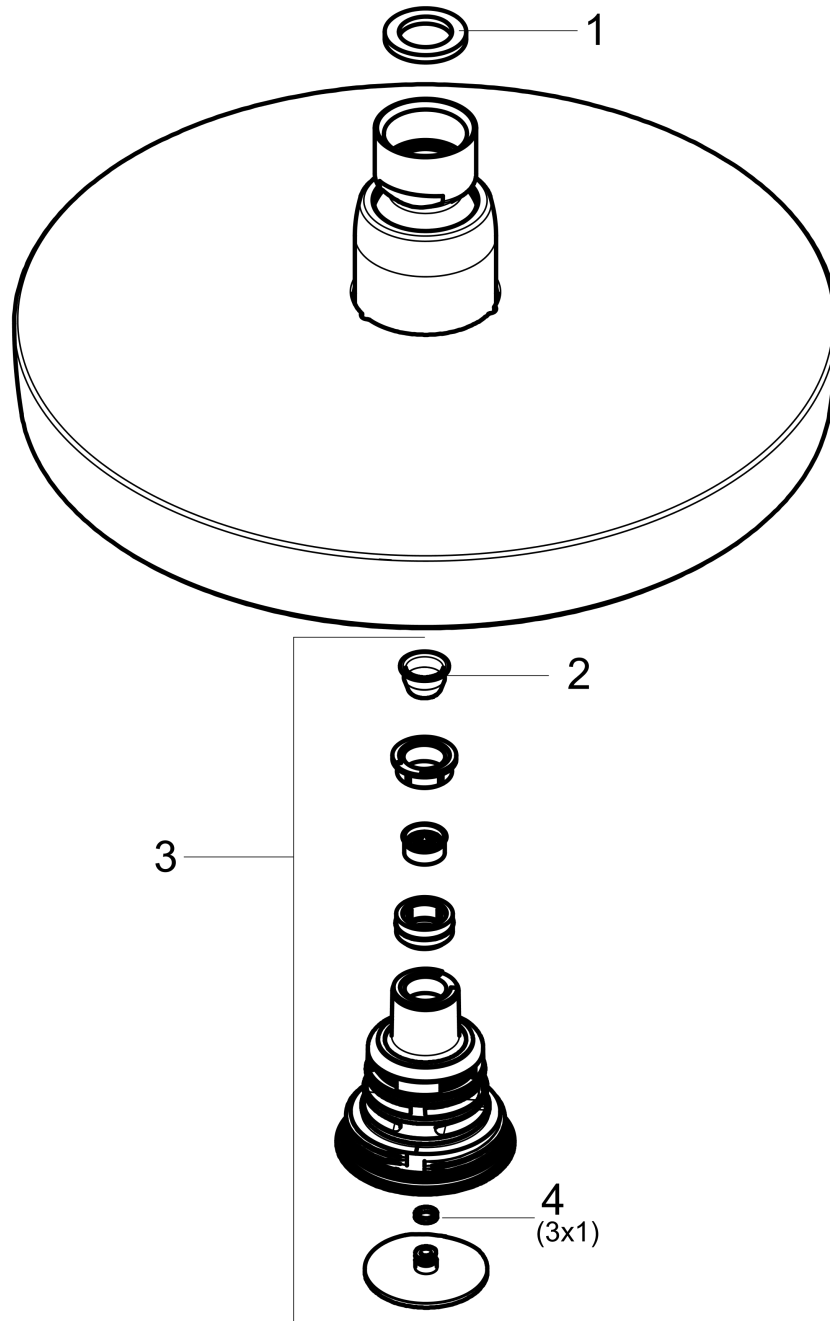

Croma Select S
Showerhead 180 2-Jet, 1.8 GPM
 Finishes : **chrome** Part no. : **04388000**

Description

Features

- Spray modes: Rain, IntenseRain
- 147 no-clog spray channels
- Flow: 1.8 GPM (6.8 L/Min)
- Select button for comfortable alternation of spray modes
- Fully-finished matching spray face

Item details

List Price \$ 299.00

Technology

Compliance

Product image

Scale drawing

Croma Select S
Showerhead 180 2-Jet, 1.8 GPM
 Finishes : **chrome** Part no. : **04388000**

Exploded drawing

Year of production: >01/18

Croma Select S
Showerhead 180 2-Jet, 1.8 GPM
 Finishes : **chrome** Part no. : **04388000**

Spare parts list

Year of production: >01/18

| Pos. | Description | Part no. | Price | PU |
|------|---------------|----------|-------|----|
| 1 | seal | 98058000 | - | 1 |
| 2 | filter | 97735000 | - | 1 |
| 3 | selector assy | 98343001 | - | 1 |
| 4 | O-ring 3x1 | 98384000 | - | 1 |
| a | cover | 98344000 | - | 1 |