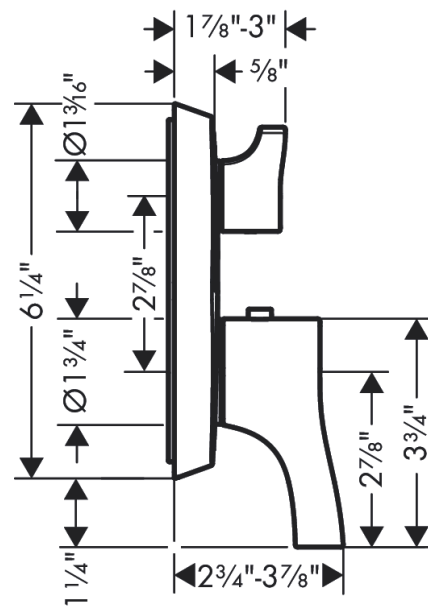

Locarno

Thermostatic Trim with Volume Control and Diverter

Finishes : **matte black** Part no. : **04820670**

Description

Features

- Consists of: Thermostatic Trim
- Volume control and diverter for 2 outlets
- Outlets may not be operated simultaneously
- Flow: 6.0 GPM (22.7 L/Min)
- Thermostatic cartridge
- Anti-scald 100° safety stop
- Optimized for water-efficient shower products

Item details

List Price \$ 793.00

Compliance

Product image

Scale drawing

Locarno

Thermostatic Trim with Volume Control and Diverter

Finishes : **matte black** Part no. : **04820670**

Exploded drawing

Year of production: >02/21

Locarno

Thermostatic Trim with Volume Control and Diverter

Finishes : **matte black** Part no. : **04820670**

Spare parts list

Year of production: >02/21

Pos.	Description	Part no.	Price	PU
1	handle for thermostat	93917670	-	1
2	handle fixing set	95843000	-	1
3	handle	93918670	-	1
4	hollow set screw M4x5	92846000	-	1
5	adapter for handle	95252001	-	1
6	escutcheon	93919670	-	1
7	O-ring 44x4	98471000	-	1
8	O-ring 30x5	98153000	-	1
9	sleeve	92216670	-	1
10	sleeve	96446670	-	1
12	set of fixing screws	96454000	-	1
13	nut	98913000	-	1
14	thermostat cartridge	98282000	-	1
15	O-ring 20x1,5	98197000	-	1
16	O-ring 25x1,5	98146000	-	1
17	O-ring 25x2,5	92146000	-	1
18	nut	95255000	-	1
19	shut off unit with selector	98283000	-	1
20	seal	95008000	-	1
21	set of screws	96525000	-	1
22	O-ring 16x2	98133000	-	1
23	non return valve (pressure-resistant up to 2 MPa)	92594000	-	1
24	set of non return valves DW 15	97350000	-	1
25	noise reduction	94073000	-	1
a	cartridge for exchanged connections	92373000	-	1
b	extension 25 mm	13595000	-	1
c	set of fixing screws	97747000	-	1
d	O-ring 36x2	98156000	-	1