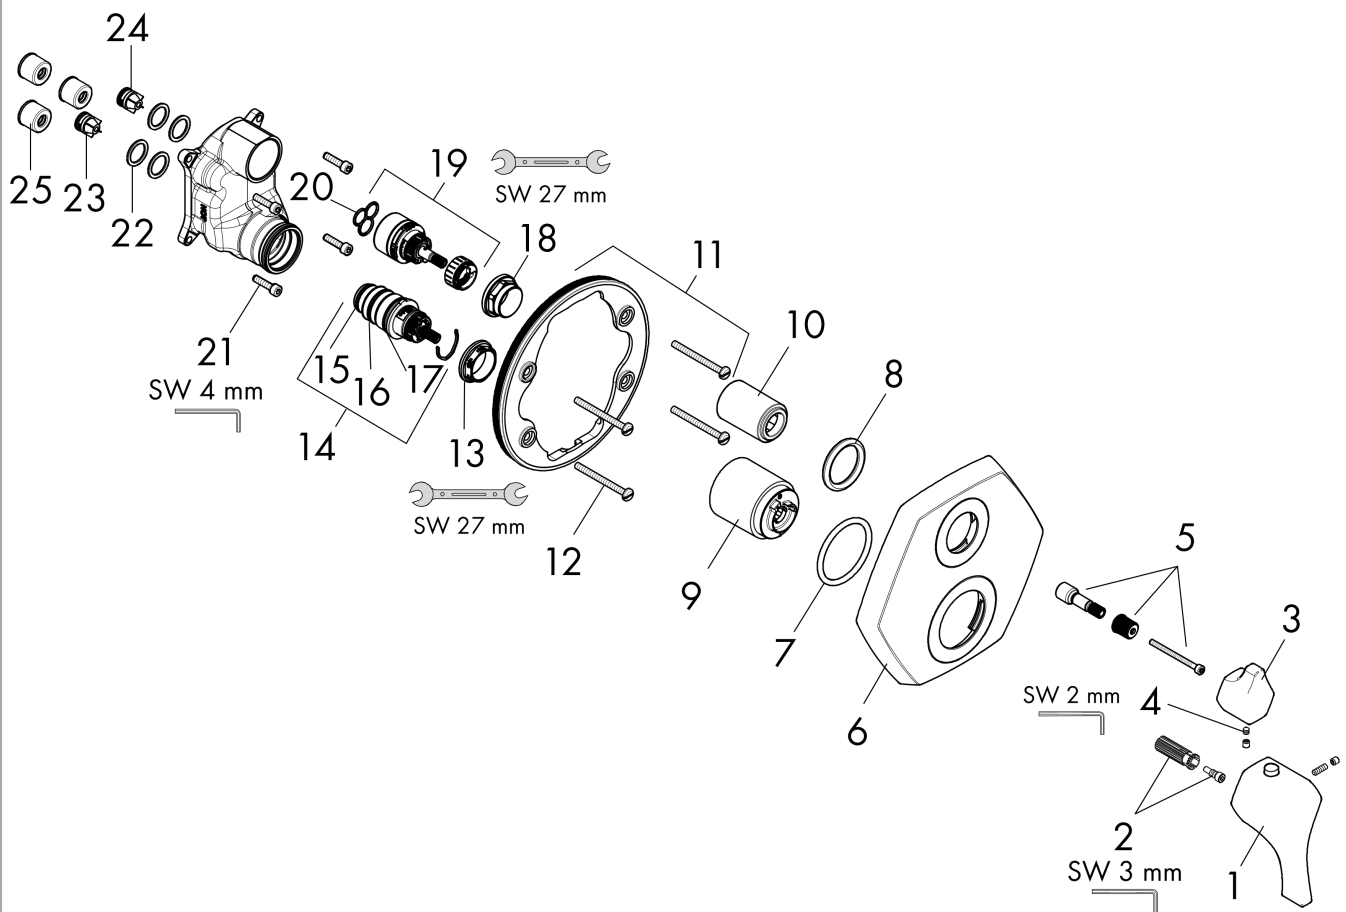

Locarno

Thermostatic Trim with Volume Control and Diverter

Finishes : **matte black** Part no. : **04820670**

Description

Features

- Consists of: Thermostatic Trim
- Volume control and diverter for 2 outlets
- Outlets may not be operated simultaneously
- Flow: 6.0 GPM (22.7 L/Min)
- Thermostatic cartridge
- Anti-scald 100° safety stop
- Optimized for water-efficient shower products

Item details

List Price \$ 793.00

Compliance

Product image

Scale drawing

Locarno

Thermostatic Trim with Volume Control and Diverter

Finishes : **matte black** Part no. : **04820670**

Exploded drawing

Year of production: >02/21

Locarno

Thermostatic Trim with Volume Control and Diverter

Finishes : **matte black** Part no. : **04820670**

Spare parts list

Year of production: >02/21

Pos.	Description	Part no.	Price	PU
1	handle for thermostat	93917670	-	1
2	handle fixing set	95843000	-	1
3	handle	93918670	-	1
4	hollow set screw M4x5	92846000	-	1
5	adapter for handle	95252001	-	1
6	escutcheon	93919670	-	1
7	O-ring 44x4	98471000	-	1
8	O-ring 30x5	98153000	-	1
9	sleeve	92216670	-	1
10	sleeve	96446670	-	1
12	set of fixing screws	96454000	-	1
13	nut	98913000	-	1
14	thermostat cartridge	98282000	-	1
15	O-ring 20x1,5	98197000	-	1
16	O-ring 25x1,5	98146000	-	1
17	O-ring 25x2,5	92146000	-	1
18	nut	95255000	-	1
19	shut off unit with selector	98283000	-	1
20	seal	95008000	-	1
21	set of screws	96525000	-	1
22	O-ring 16x2	98133000	-	1
23	non return valve (pressure-resistant up to 2 MPa)	92594000	-	1
24	set of non return valves DW 15	97350000	-	1
25	noise reduction	94073000	-	1
a	cartridge for exchanged connections	92373000	-	1
b	extension 25 mm	13595000	-	1
c	set of fixing screws	97747000	-	1
d	O-ring 36x2	98156000	-	1