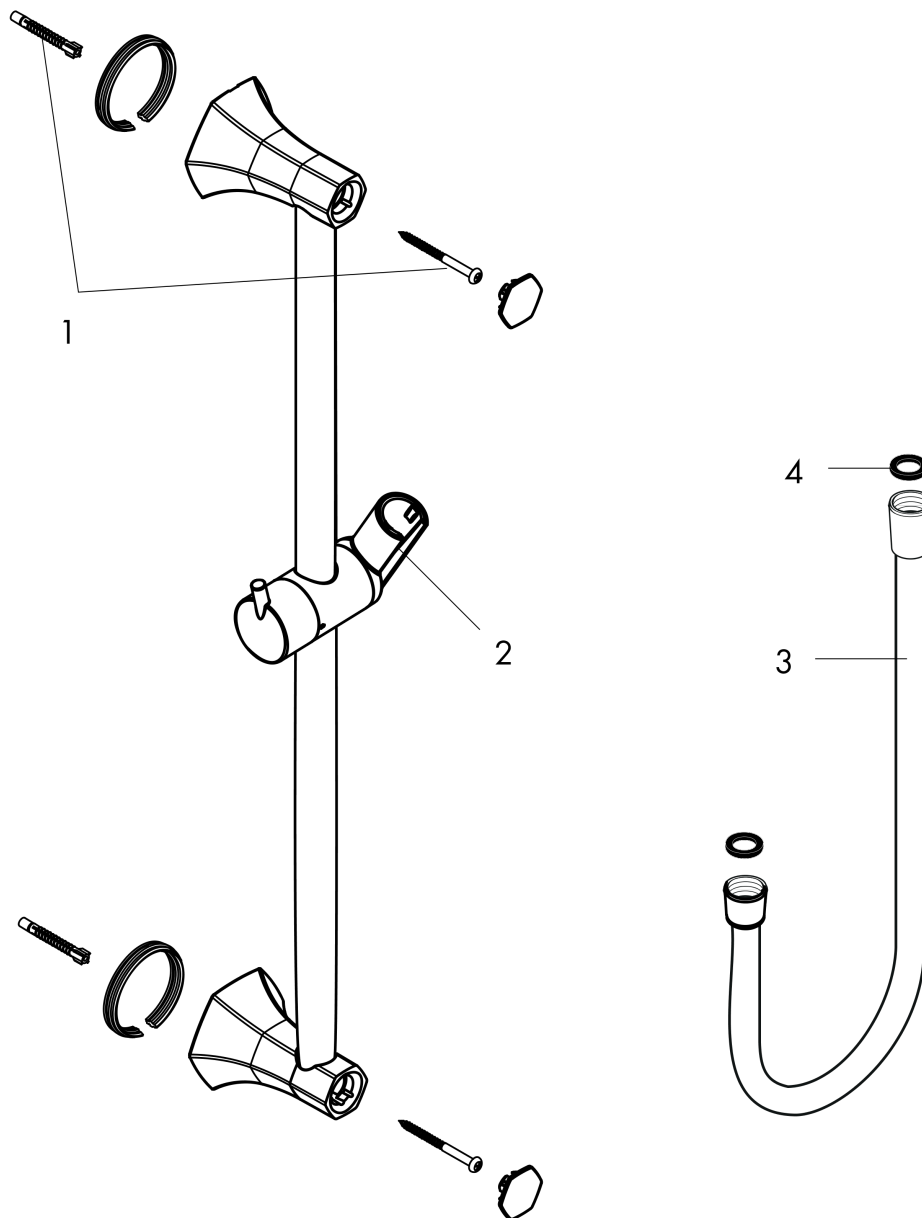

##### Features

- Consists of: Wallbar, Handshower hose, Slider
- hose nut: For shower hoses with conical nut on both sides
- Profile stand pipe: round
- Angle-adjustable holder pivots left and right, slides easily and locks in place

#### Product image

#### Scale drawing

**Locarno**

**Wallbar, 36"**

Finishes : **brushed gold optic** Part no. : **04832250**

**Exploded drawing**

Year of production: >04/21

**Locarno**

**Wallbar, 36"**

Finishes : **brushed gold optic**    Part no. : **04832250**

**Spare parts list**

Year of production: >04/21

<b>Pos.</b>	<b>Description</b>	<b>Part no.</b>	<b>Price</b>	<b>PU</b>
1	mounting set	96179000	-	1
2	seal	98058000	-	1
3	shower hose 1,60 m	28276253	-	1
4	support, assy	97651250	-	1