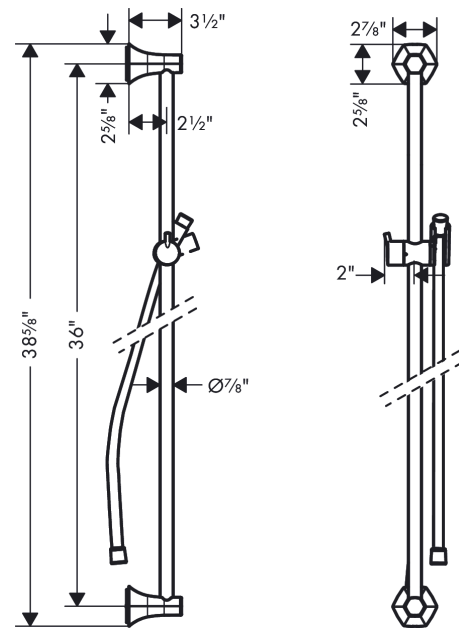

### Wallbar, 36"

Finishes : **brushed gold optic** Part no. : **04832250**

##### Features

- Consists of: Wallbar, Handshower hose, Slider
- hose nut: For shower hoses with conical nut on both sides
- Profile stand pipe: round
- Angle-adjustable holder pivots left and right, slides easily and locks in place

#### Scale drawing

**Locarno**

**Wallbar, 36"**

Finishes : **brushed gold optic** Part no. : **04832250**

**Exploded drawing**

Year of production: >04/21

**Locarno**

**Wallbar, 36"**

Finishes : **brushed gold optic**    Part no. : **04832250**

**Spare parts list**

Year of production: >04/21

<b>Pos.</b>	<b>Description</b>	<b>Part no.</b>	<b>Price</b>	<b>PU</b>
1	mounting set	96179000	-	1
2	seal	98058000	-	1
3	shower hose 1,60 m	28276253	-	1
4	support, assy	97651250	-	1