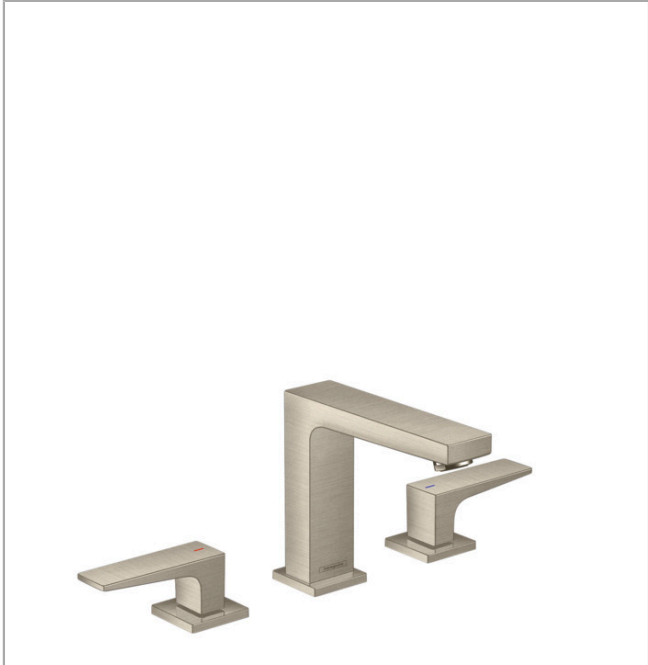

Metropol

Widespread Faucet 110 with Lever Handles and Pop-Up Drain, 1.2 GPM

Finishes : **brushed nickel** Part no. : **32516821**

Description

Features

- Consists of: Widespread faucet
- Spray modes: Aerated spray
- Flow: 1.2 GPM (4.5 L/Min)
- 90° ceramic valves
- Includes pop-up drain

Item details

List Price \$ 1,077.00

Technology

Compliance

Product image

Scale drawing

Metropol

Widespread Faucet 110 with Lever Handles and Pop-Up Drain, 1.2 GPM

Finishes : **brushed nickel** Part no. : **32516821**

Exploded drawing

Year of production: >03/18

Metropol

Widespread Faucet 110 with Lever Handles and Pop-Up Drain, 1.2 GPM

Finishes : **brushed nickel** Part no. : **32516821**

Spare parts list

Year of production: >03/18

Pos.	Description	Part no.	Price	PU
1	spout 110 mm	93021820	-	1
2	aerator M24x1 (4,5 l/min)	93202000	-	1
3	service tool	95661000	-	1
4	O-ring 21x1,5	98219000	-	1
5	escutcheon for spout	92906820	-	1
6	flat seal	98749000	-	1
7	O-ring 26x4	92191000	-	1
8	null	92913000	-	1
9	O-ring 8x1,75	97827000	-	1
10	null	92909000	-	1
11	lever collar	97548000	-	1
12	hose connection angel	92905000	-	1
13	O-Ring 14x1,5	98201000	-	1
14	escutcheon	92915820	-	1
15	handle fixing set	98932000	-	1
16	shut off unit right closing	98817001	-	1
17	shut off unit left closing	95366001	-	1
18	null	92907000	-	1
19	null	92914000	-	1
20	connection hose 18½" M8x0,75 3/8"	96321001	-	1
21	pull rod	96657820	-	1
a	pop up waste	88509820	-	1
b	handle for hot water	92916820	-	1
c	handle for cold water	92917820	-	1