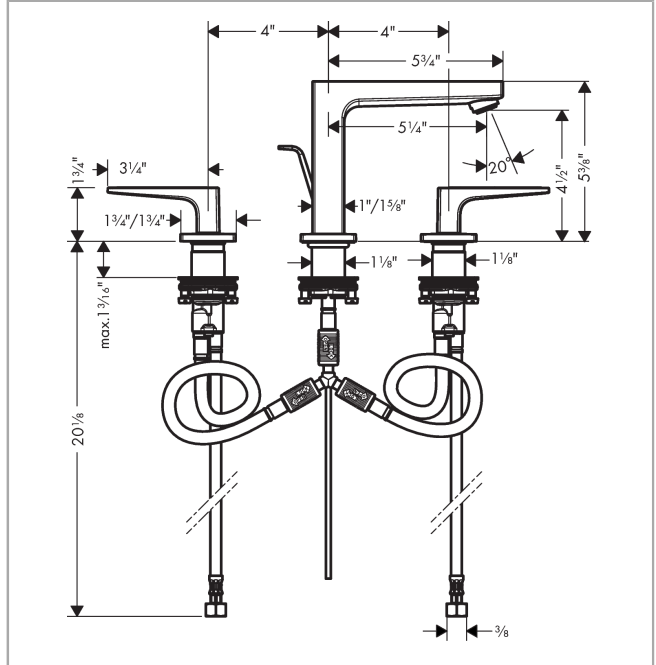

Metropol

Widespread Faucet 110 with Lever Handles and Pop-Up Drain, 1.2 GPM

Finishes : **brushed nickel** Part no. : **32516821**

Description

Features

- Consists of: Widespread faucet
- Spray modes: Aerated spray
- Flow: 1.2 GPM (4.5 L/Min)
- 90° ceramic valves
- Includes pop-up drain

Item details

List Price \$ 1,077.00

Technology

Compliance

Product image

Scale drawing

Metropol

Widespread Faucet 110 with Lever Handles and Pop-Up Drain, 1.2 GPM

Finishes : **brushed nickel** Part no. : **32516821**

Exploded drawing

Year of production: >03/18

Metropol

Widespread Faucet 110 with Lever Handles and Pop-Up Drain, 1.2 GPM

Finishes : **brushed nickel** Part no. : **32516821**

Spare parts list

Year of production: >03/18

Pos.	Description	Part no.	Price	PU
1	spout 110 mm	93021820	-	1
2	aerator M24x1 (4,5 l/min)	93202000	-	1
3	service tool	95661000	-	1
4	O-ring 21x1,5	98219000	-	1
5	escutcheon for spout	92906820	-	1
6	flat seal	98749000	-	1
7	O-ring 26x4	92191000	-	1
8	null	92913000	-	1
9	O-ring 8x1,75	97827000	-	1
10	null	92909000	-	1
11	lever collar	97548000	-	1
12	hose connection angel	92905000	-	1
13	O-Ring 14x1,5	98201000	-	1
14	escutcheon	92915820	-	1
15	handle fixing set	98932000	-	1
16	shut off unit right closing	98817001	-	1
17	shut off unit left closing	95366001	-	1
18	null	92907000	-	1
19	null	92914000	-	1
20	connection hose 18½" M8x0,75 3/8"	96321001	-	1
21	pull rod	96657820	-	1
a	pop up waste	88509820	-	1
b	handle for hot water	92916820	-	1
c	handle for cold water	92917820	-	1