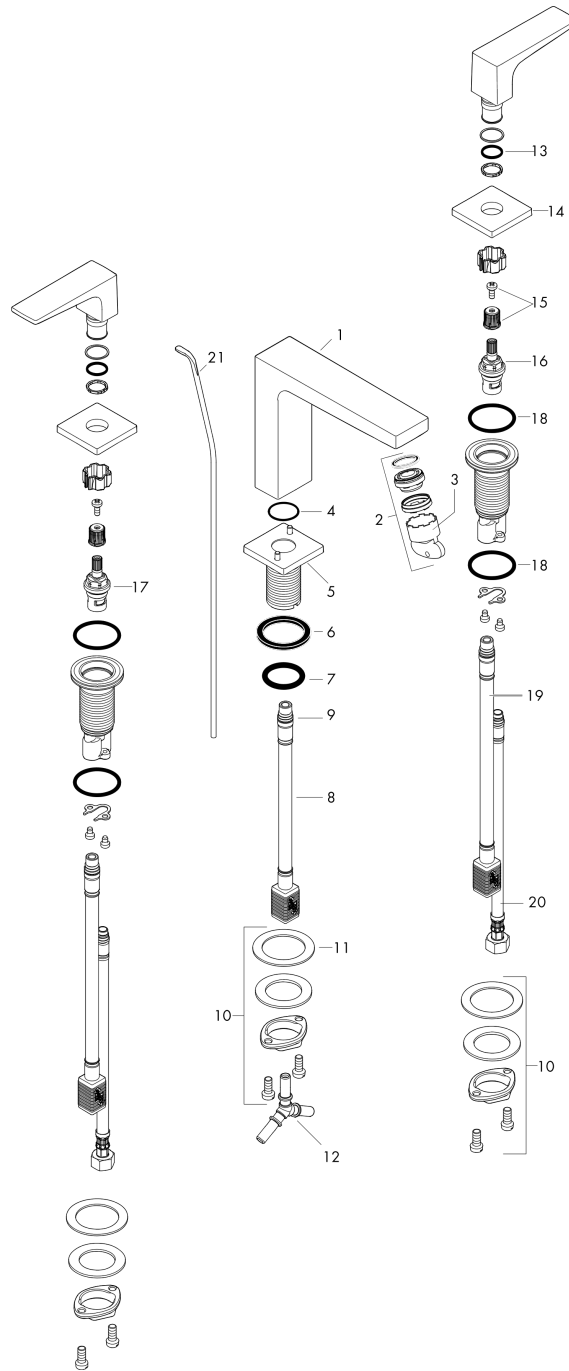

Metropol

Widespread Faucet 110 with Lever Handles and Pop-Up Drain, 1.2 GPM

Finishes : **brushed nickel** Part no. : **32516821**

Description

Features

- Consists of: Widespread faucet
- Spray modes: Aerated spray
- Flow: 1.2 GPM (4.5 L/Min)
- 90° ceramic valves
- Includes pop-up drain

Item details

List Price \$ 1,077.00

Technology

Compliance

Product image

Scale drawing

Metropol

Widespread Faucet 110 with Lever Handles and Pop-Up Drain, 1.2 GPM

Finishes : **brushed nickel** Part no. : **32516821**

Exploded drawing

Year of production: >03/18

Metropol

Widespread Faucet 110 with Lever Handles and Pop-Up Drain, 1.2 GPM

Finishes : **brushed nickel** Part no. : **32516821**

Spare parts list

Year of production: >03/18

Pos.	Description	Part no.	Price	PU
1	spout 110 mm	93021820	-	1
2	aerator M24x1 (4,5 l/min)	93202000	-	1
3	service tool	95661000	-	1
4	O-ring 21x1,5	98219000	-	1
5	escutcheon for spout	92906820	-	1
6	flat seal	98749000	-	1
7	O-ring 26x4	92191000	-	1
8	null	92913000	-	1
9	O-ring 8x1,75	97827000	-	1
10	null	92909000	-	1
11	lever collar	97548000	-	1
12	hose connection angel	92905000	-	1
13	O-Ring 14x1,5	98201000	-	1
14	escutcheon	92915820	-	1
15	handle fixing set	98932000	-	1
16	shut off unit right closing	98817001	-	1
17	shut off unit left closing	95366001	-	1
18	null	92907000	-	1
19	null	92914000	-	1
20	connection hose 18½" M8x0,75 3/8"	96321001	-	1
21	pull rod	96657820	-	1
a	pop up waste	88509820	-	1
b	handle for hot water	92916820	-	1
c	handle for cold water	92917820	-	1