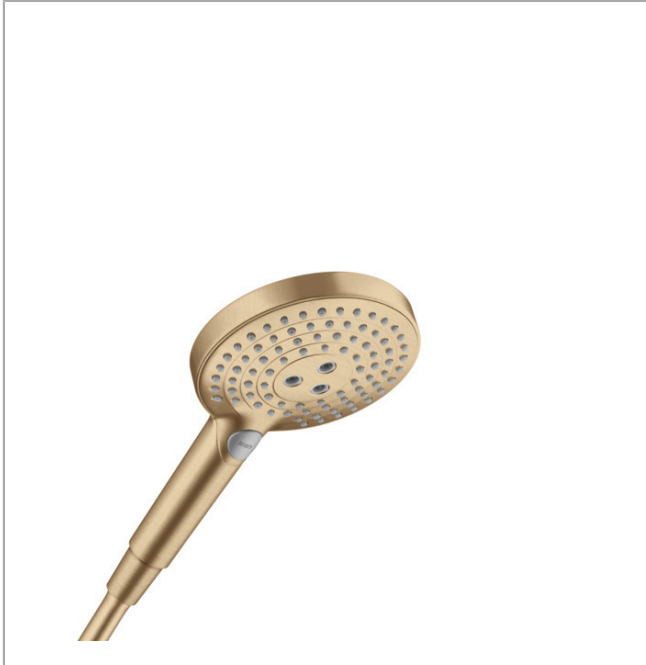

**Raindance Select S**  
**Handshower 120 3-Jet PowderRain, 1.75 GPM**  
 Finishes : **brushed bronze** Part no. : **26036141**

**Description**

**Features**

- Spray modes: PowderRain, Rain, Whirl
- Select button for comfortable alternation of spray modes
- easy cleanable plastic spray disc
- Flow: 1.75 GPM (6.6 L/Min)

**Item details**

List Price \$ 253.00

**Technology**

**Compliance**

**Product image**

**Scale drawing**