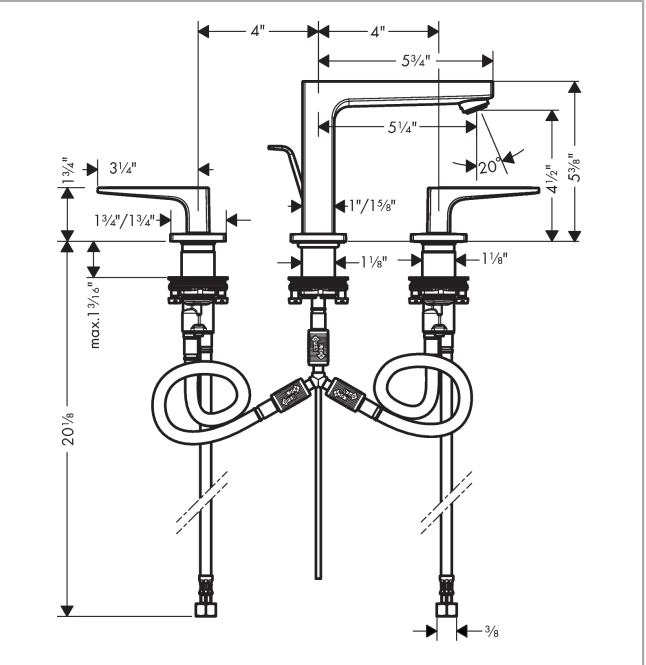

**Metropol**  
**Widespread Faucet 110 with Lever Handles and Pop-Up Drain, 1.2 GPM**  
 Finishes : **matte black** Part no. : **32516671**

**Description**

**Features**

- Consists of: Widespread faucet
- Spray modes: Aerated spray
- Flow: 1.2 GPM (4.5 L/Min)
- 90° ceramic valves
- Includes pop-up drain

**Item details**

List Price \$ 1,077.00

**Technology**

**Compliance**

**Product image**

**Scale drawing**

**Metropol**  
**Widespread Faucet 110 with Lever Handles and Pop-Up Drain, 1.2 GPM**  
 Finishes : **matte black**    Part no. : **32516671**

### Widespread Faucet 110 with Lever Handles and Pop-Up Drain, 1.2 GPM

Finishes : **matte black** Part no. : **32516671**

#### Spare parts list

Year of production: >06/20

Pos.	Description	Part no.	Price	PU
1	spout 110 mm	93021670	-	1
2	aerator M24x1 (4,5 l/min)	93202000	-	1
3	service tool	95661000	-	1
4	O-ring 21x1,5	98219000	-	1
5	escutcheon for spout	92906670	-	1
6	flat seal	98749000	-	1
7	O-ring 26x4	92191000	-	1
8	null	92913000	-	1
9	O-ring 8x1,75	97827000	-	1
10	null	92909000	-	1
11	lever collar	97548000	-	1
12	hose connection angel	92905000	-	1
13	O-Ring 14x1,5	98201000	-	1
14	escutcheon	92915670	-	1
15	handle fixing set	98932000	-	1
16	shut off unit right closing	98817001	-	1
17	shut off unit left closing	95366001	-	1
18	null	92907000	-	1
19	null	92914000	-	1
20	connection hose 18½" M8x0,75 3/8"	96321001	-	1
21	pull rod	96657670	-	1
a	handle for hot water	92916670	-	1
b	handle for cold water	92917670	-	1