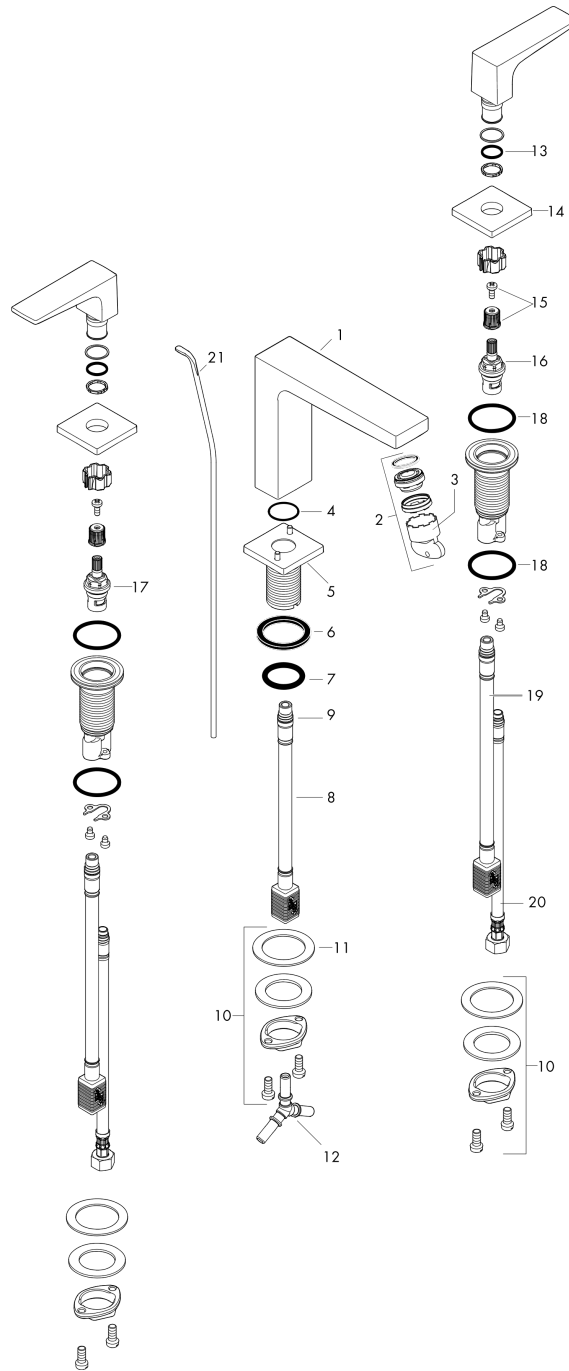

Metropol
Widespread Faucet 110 with Lever Handles and Pop-Up Drain, 1.2 GPM
Finishes : **matte black**   Part no. : **32516671**

Exploded drawing

Year of production: >06/20

Metropol

Widespread Faucet 110 with Lever Handles and Pop-Up Drain, 1.2 GPM

Finishes : **matte black** Part no. : **32516671**

Spare parts list

Year of production: >06/20

Pos.	Description	Part no.	Price	PU
1	spout 110 mm	93021670	-	1
2	aerator M24x1 (4,5 l/min)	93202000	-	1
3	service tool	95661000	-	1
4	O-ring 21x1,5	98219000	-	1
5	escutcheon for spout	92906670	-	1
6	flat seal	98749000	-	1
7	O-ring 26x4	92191000	-	1
8	null	92913000	-	1
9	O-ring 8x1,75	97827000	-	1
10	null	92909000	-	1
11	lever collar	97548000	-	1
12	hose connection angel	92905000	-	1
13	O-Ring 14x1,5	98201000	-	1
14	escutcheon	92915670	-	1
15	handle fixing set	98932000	-	1
16	shut off unit right closing	98817001	-	1
17	shut off unit left closing	95366001	-	1
18	null	92907000	-	1
19	null	92914000	-	1
20	connection hose 18½" M8x0,75 3/8"	96321001	-	1
21	pull rod	96657670	-	1
a	handle for hot water	92916670	-	1
b	handle for cold water	92917670	-	1