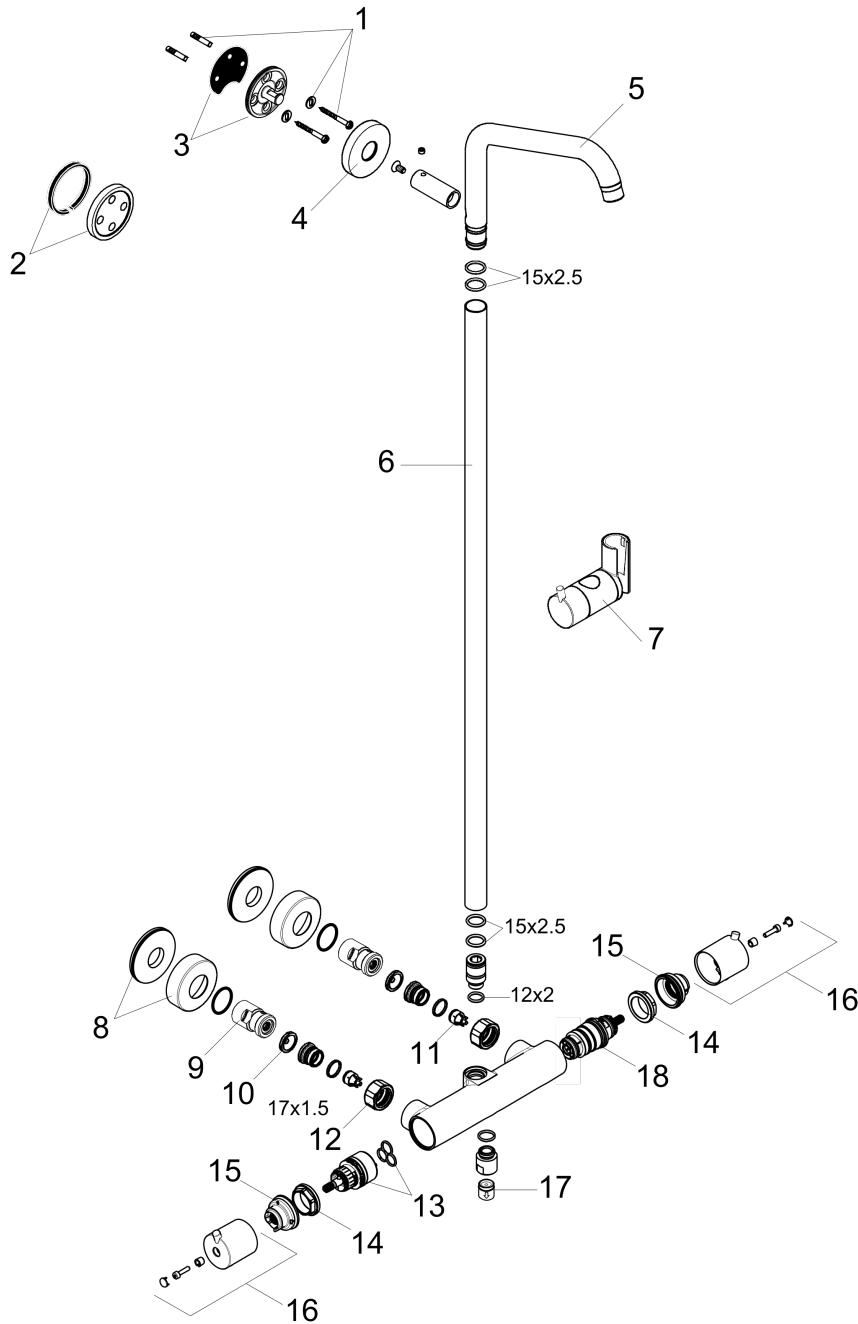

**Croma**  
**Showerpipe without Shower Components**  
 Finishes : **chrome** Part no. : **04536000**

**Description**

**Features**

- Height-adjustable hand shower holder
- Anti-scald 100° safety stop
- Integrated volume control/diverter for 2 functions
- Outlets may not be operated simultaneously
- Exposed installation
- Thermostatic cartridge
- Built-in service stops
- Does not include: Showerhead, hand shower, hose

**Item details**

List Price \$ 754.00

**Compliance**

**Product image**

**Scale drawing**

**Croma**  
**Showerpipes without Shower Components**  
 Finishes : **chrome**    Part no. : **04536000**

**Exploded drawing**

Year of production: >07/13

**Croma**  
**Showerpipe without Shower Components**  
 Finishes : **chrome** Part no. : **04536000**

## Spare parts list

Year of production: >07/13

Pos.	Description	Part no.	Price	PU
1	mounting set	96179000	-	1
2	tile-matching-disk	95239000	-	1
3	wall flange	95688000	-	1
4	escutcheon Ø 60 mm	95692000	-	1
5	shower arm	95137000	-	1
6	pipe 1450 mm	96770000	-	1
7	support, assy	97651000	-	1
8	escutcheon	98340000	-	1
9	isolation valve	98341000	-	1
10	filter packing	96922000	-	1
11	non return valve	96737000	-	1
12	set of nuts	96157000	-	1
13	shut off unit with selector	98283000	-	1
14	nut	98913000	-	1
15	safety set for temperature control	98916000	-	1
16	handle	98915000	-	1
17	non return valve	97980000	-	1
18	thermostat cartridge	98282000	-	1