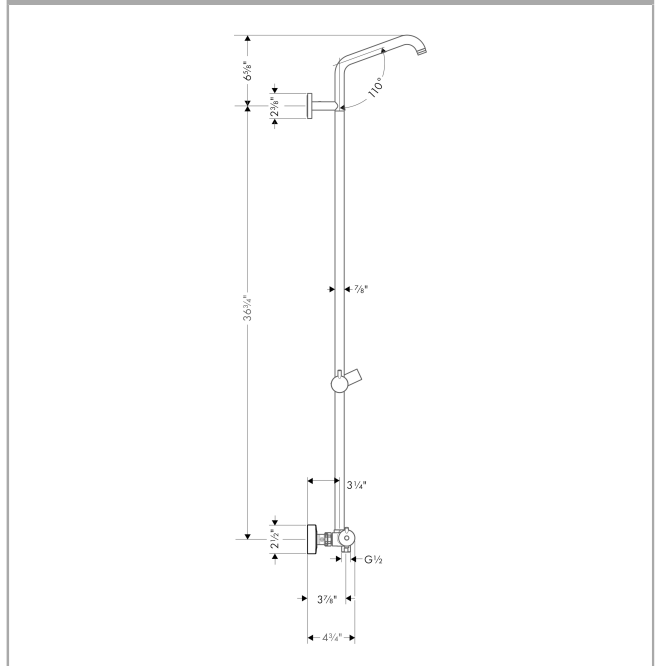

**Croma**  
**Showerpipe without Shower Components**  
 Finishes : **chrome** Part no. : **04536000**

**Description**

**Features**

- Height-adjustable hand shower holder
- Anti-scald 100° safety stop
- Integrated volume control/diverter for 2 functions
- Outlets may not be operated simultaneously
- Exposed installation
- Thermostatic cartridge
- Built-in service stops
- Does not include: Showerhead, hand shower, hose

**Item details**

List Price \$ 754.00

**Compliance**

**Product image**

**Scale drawing**

**Croma**  
**Showerpipes without Shower Components**  
 Finishes : **chrome**    Part no. : **04536000**

**Exploded drawing**

Year of production: >07/13

**Croma**  
**Showerpipe without Shower Components**  
 Finishes : **chrome** Part no. : **04536000**