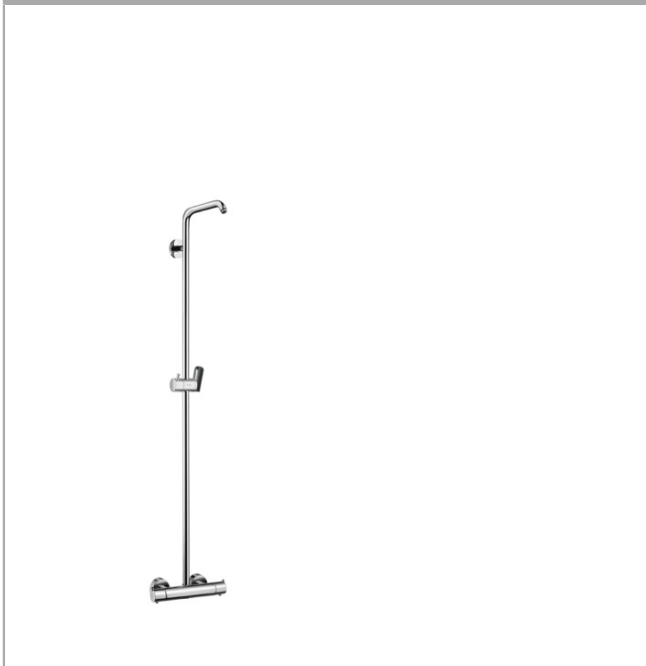

**Croma**  
**Showerpipe without Shower Components**  
 Finishes : **chrome** Part no. : **04536000**

**Description**

**Features**

- Height-adjustable hand shower holder
- Anti-scald 100° safety stop
- Integrated volume control/diverter for 2 functions
- Outlets may not be operated simultaneously
- Exposed installation
- Thermostatic cartridge
- Built-in service stops
- Does not include: Showerhead, hand shower, hose

**Item details**

List Price \$ 754.00

**Compliance**

**Product image**

**Scale drawing**

**Croma**  
**Showerpipes without Shower Components**  
 Finishes : **chrome**    Part no. : **04536000**

**Exploded drawing**

Year of production: >07/13

**Croma**  
**Showerpipe without Shower Components**  
 Finishes : **chrome** Part no. : **04536000**