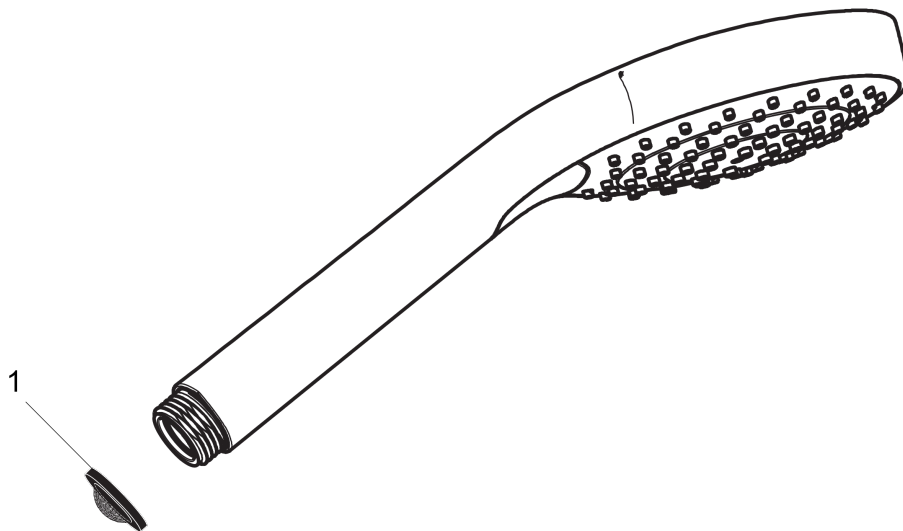

**Croma Select E**  
**Handshower 110 3-Jet, 1.75 GPM**  
 Finishes : **white/chrome** Part no. : **04723400**

**Description**

**Features**

- Select button for comfortable alternation of spray modes
- 121 no-clog spray channels
- Spray modes: SoftRain, IntenseRain, Pulsating Massage
- Flow: 1.75 GPM (6.6 L/Min)
- Easy-to-clean white spray face

**Item details**

List Price \$ 130.00

**Technology**

**Compliance**

**Product image**

**Scale drawing**

**Croma Select E**  
**Handshower 110 3-Jet, 1.75 GPM**  
Finishes : **white/chrome** Part no. : **04723400**

Exploded drawing

Year of production: >01/18

**Croma Select E**  
**Handshower 110 3-Jet, 1.75 GPM**  
 Finishes : **white/chrome**    Part no. : **04723400**

**Spare parts list**

Year of production: >01/18