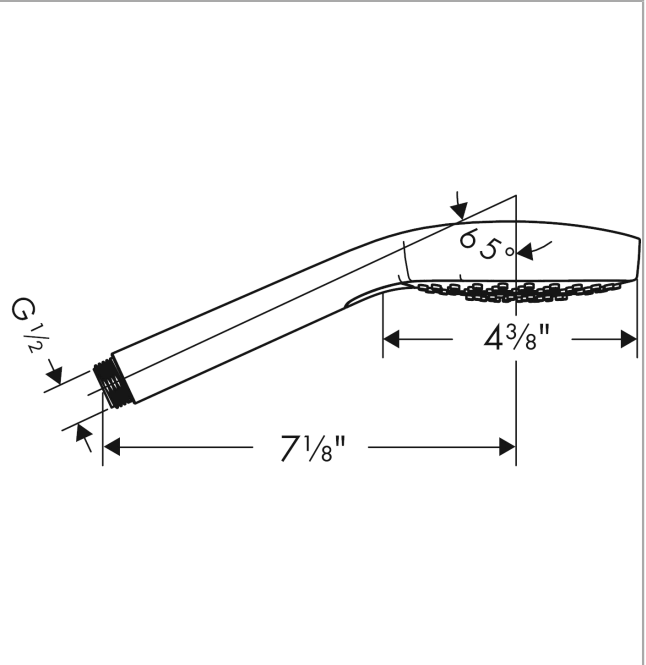

**Croma Select E**  
**Handshower 110 3-Jet, 1.75 GPM**  
 Finishes : **white/chrome** Part no. : **04723400**

**Description**

**Features**

- Select button for comfortable alternation of spray modes
- 121 no-clog spray channels
- Spray modes: SoftRain, IntenseRain, Pulsating Massage
- Flow: 1.75 GPM (6.6 L/Min)
- Easy-to-clean white spray face

**Item details**

List Price \$ 130.00

**Technology**

**Compliance**

**Product image**

**Scale drawing**

**Croma Select E**  
**Handshower 110 3-Jet, 1.75 GPM**  
Finishes : **white/chrome** Part no. : **04723400**

Exploded drawing

Year of production: >01/18

**Croma Select E**  
**Handshower 110 3-Jet, 1.75 GPM**  
 Finishes : **white/chrome**    Part no. : **04723400**

**Spare parts list**

Year of production: >01/18