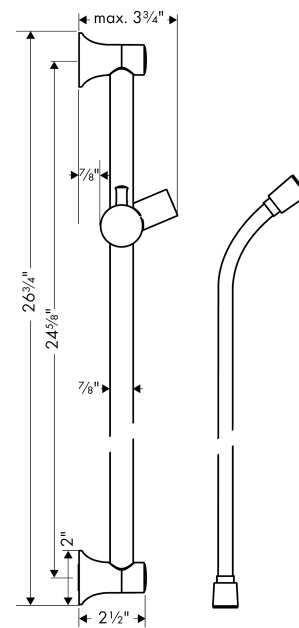

Unica
Wallbar Classic, 24"
 Finishes : **matte black** Part no. : **27617670**

Description

Features

- Consists of: Wallbar, Handshower hose, Slider
- Profile stand pipe: round
- Shower bar diameter: 22 mm
- Angle-adjustable holder pivots left and right, slides easily and locks in place

Item details

List Price \$ 380.00

Compliance

Product image

Scale drawing

Unica
Wallbar Classic, 24"
Finishes : **matte black** Part no. : **27617670**

Installation example