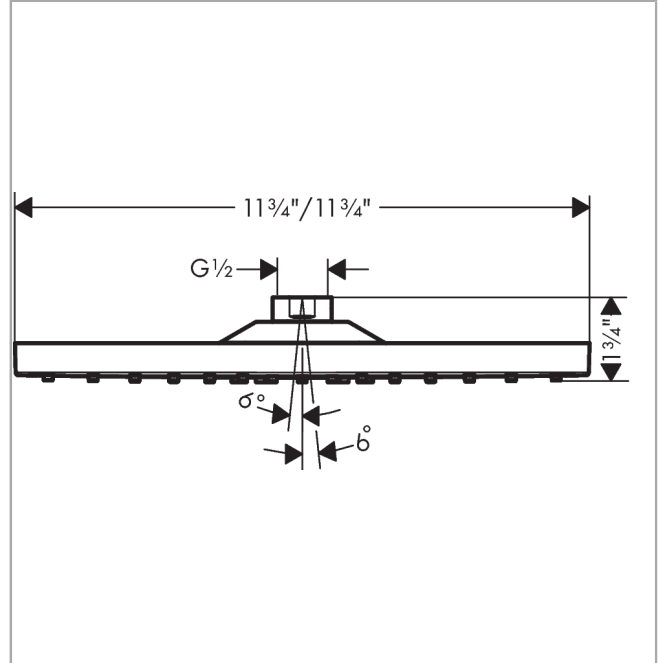

Raindance E
Showerhead 300 1-Jet, 1.8 GPM
 Finishes : **chrome** Part no. : **26240001**

Description

Features

- Spray modes: Rain
- Flow: 1.8 GPM (6.8 L/Min)
- Fully-finished matching spray face
- Spray face removable for cleaning

Item details

List Price \$ 580.00

Technology

Compliance

Product image

Scale drawing

Raindance E
Showerhead 300 1-Jet, 1.8 GPM
Finishes : **chrome** Part no. : **26240001**

Exploded drawing