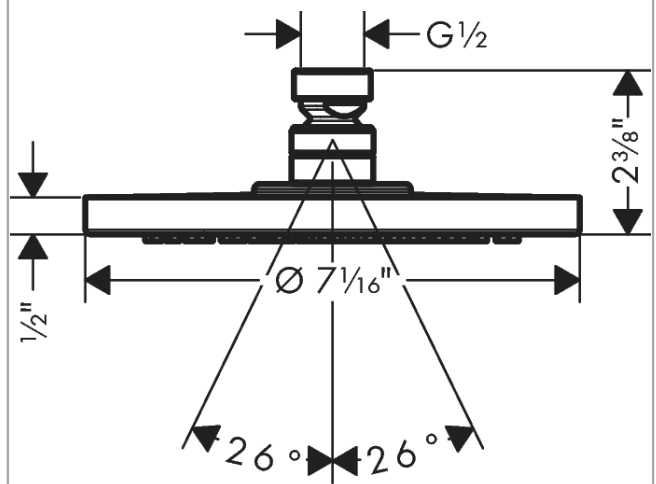

**Raindance S**

**Showerhead 180 1-Jet PowderRain, 1.75 GPM**

Finishes : **brushed nickel** Part no. : **27629821**

**Description**

**Features**

- Spray modes: PowderRain
- Fully-finished matching spray face
- Flow: 1.75 GPM (6.6 L/Min)

**Item details**

List Price \$ 654.00

**Technology**

**Compliance**

**Product image**

**Scale drawing**

**Raindance S**  
**Showerhead 180 1-Jet PowderRain, 1.75 GPM**  
 Finishes : **brushed nickel** Part no. : **27629821**

Exploded drawing

Year of production: >08/18

**Raindance S**

**Showerhead 180 1-Jet PowderRain, 1.75 GPM**

Finishes : **brushed nickel** Part no. : **27629821**

**Spare parts list**

Year of production: >08/18

<b>Pos.</b>	<b>Description</b>	<b>Part no.</b>	<b>Price</b>	<b>PU</b>
1	filter	92672000	-	1
2	lock washer	98942820	-	1
3	hollow set screw M4x6	97767000	-	1