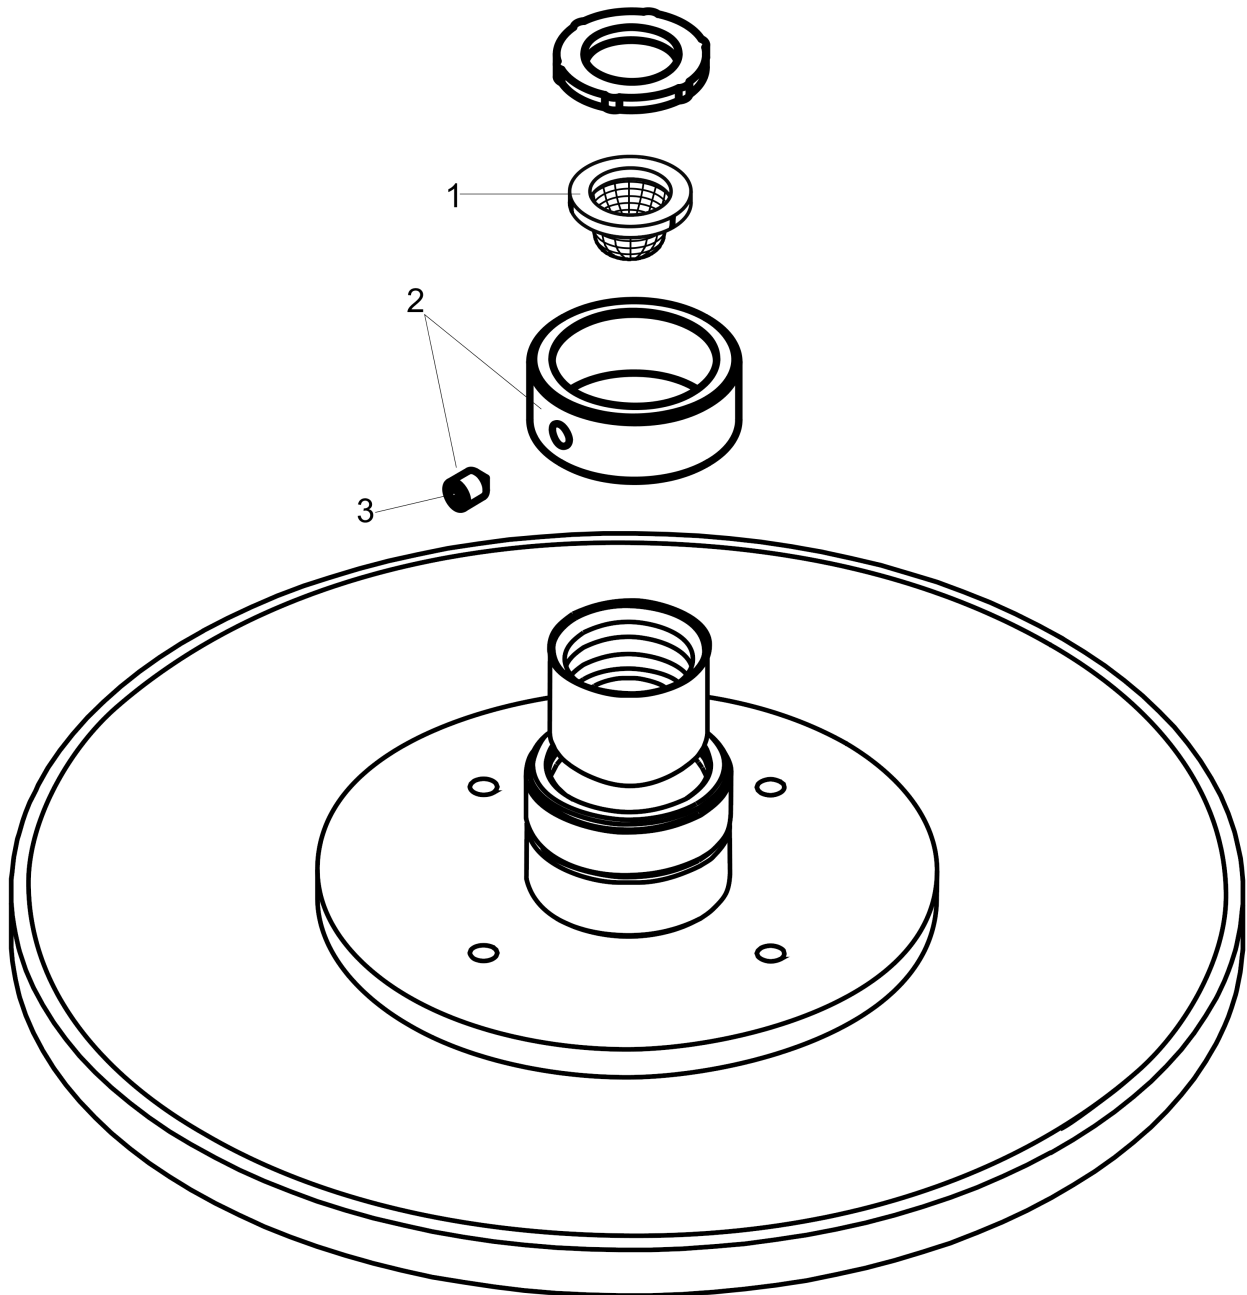

**Raindance S**

**Showerhead 180 1-Jet PowderRain, 1.75 GPM**

Finishes : **brushed nickel** Part no. : **27629821**

**Description**

**Features**

- Spray modes: PowderRain
- Fully-finished matching spray face
- Flow: 1.75 GPM (6.6 L/Min)

**Item details**

List Price \$ 654.00

**Technology**

**Compliance**

**Product image**

**Scale drawing**

**Raindance S**  
**Showerhead 180 1-Jet PowderRain, 1.75 GPM**  
 Finishes : **brushed nickel** Part no. : **27629821**

Exploded drawing

Year of production: >08/18

**Raindance S**

**Showerhead 180 1-Jet PowderRain, 1.75 GPM**

Finishes : **brushed nickel** Part no. : **27629821**

**Spare parts list**

Year of production: >08/18

<b>Pos.</b>	<b>Description</b>	<b>Part no.</b>	<b>Price</b>	<b>PU</b>
1	filter	92672000	-	1
2	lock washer	98942820	-	1
3	hollow set screw M4x6	97767000	-	1