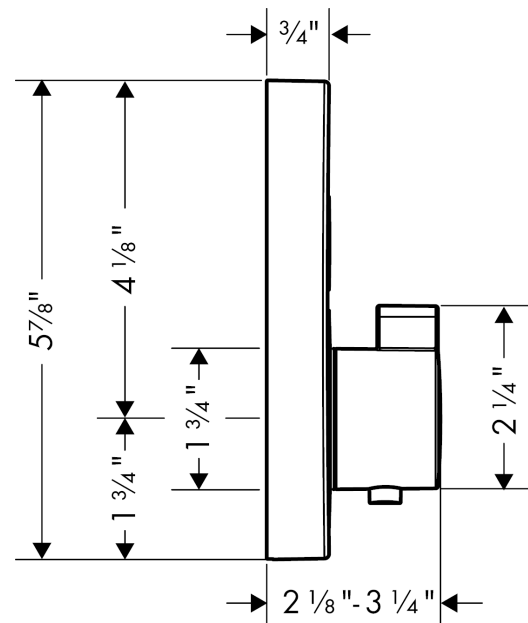

Item details

List Price \$ 862.00

Technology

Compliance

Product image

Scale drawing

ShowerSelect S
Thermostatic Trim for 2 Functions, Round
 Finishes : **brushed nickel** Part no. : **15743821**

Exploded drawing

Year of production: >12/14

ShowerSelect S

Thermostatic Trim for 2 Functions, Round

Finishes : **brushed nickel** Part no. : **15743821**

Spare parts list

Year of production: >12/14

Pos.	Description	Part no.	Price	PU
1	non return valve	97980000	-	1
2	noise reduction	94073000	-	1
3	O-ring 16x2	98133000	-	1
4	set of screws	96525000	-	1
5	O-ring 36x2	98156000	-	1
6	shut off unit	95758000	-	1
7	nut	98368000	-	1
8	Select-adapter	92219000	-	1
9	set of symbols	92218000	-	1
10	thermostat cartridge	98282000	-	1
11	O-ring 20x1,5	98197000	-	1
12	O-ring 25x1,5	98146000	-	1
13	O-ring 25x2,5	92146000	-	1
14	nut	98913000	-	1
15	sleeve	92216820	-	1
16	handle fixing set	95843000	-	1
17	holder for escutcheon	98793000	-	1
18	set of fixing screws	96454000	-	1
19	escutcheon Ø 150 mm	92325821	-	1
20	O-ring 44x4	98471000	-	1
21	handle for thermostat	92215821	-	1
22	fit-up aid	92540000	-	1
23	compensation set 1°	95521000	-	1
24	extension 22 mm	13593820	-	1
25	extension 25 mm	13595000	-	1
26	symbol handshower	93573880	-	1
27	symbol head shower Rain small	93572880	-	1
28	non return valve (pressure-resistant up to 2 MPa)	92594000	-	1
29	nut and flange	92696000	-	1
a	shut off unit (special)	92361000	-	1
b	symbol head shower Rain large	93571880	-	1
c	symbol Flood jet	93574880	-	1
d	symbol Whirl	93575880	-	1
e	symbol Mono	93576880	-	1
f	symbol tub	93577880	-	1
g	symbol body shower	93578880	-	1
h	symbol ON/OFF	93579880	-	1
i	pushbutton	93955880	-	1