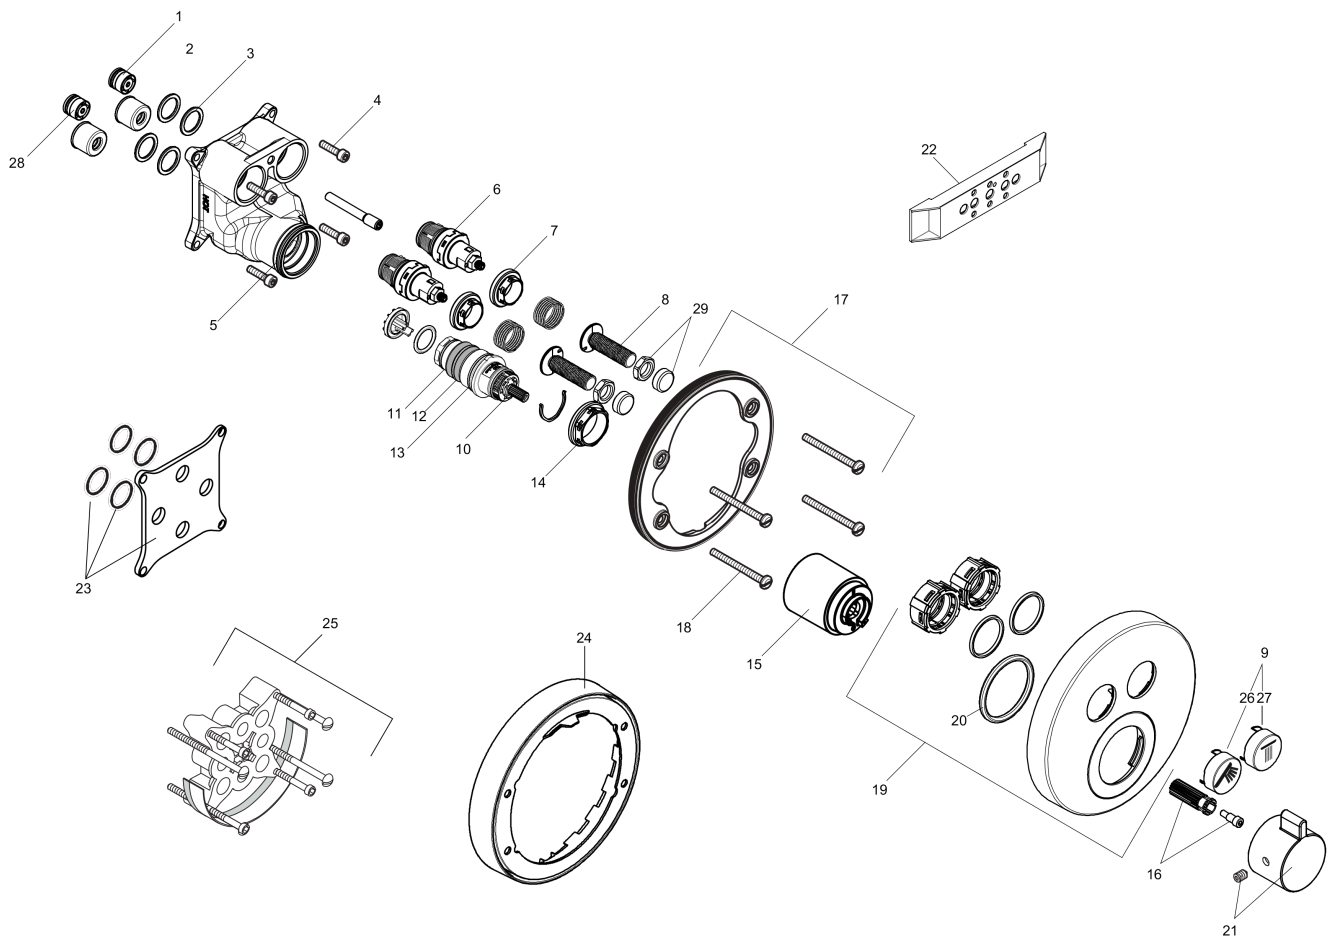

ShowerSelect S
Thermostatic Trim for 2 Functions, Round
 Finishes : **brushed nickel** Part no. : **15743821**

Description

Features

- Select push-button on/off control for 2 outlets
- Outlets may be operated simultaneously
- Flow: 8.0 GPM (30.3 L/Min) / 2.0 GPM (7.6 L/Min)
- Thermostatic cartridge, Start/stop cartridge
- Anti-scald 100° safety stop
- Optimized for water-efficient shower products
- Trim comes with Select buttons: handshower and Rain

Year of production: >12/14

ShowerSelect S

Thermostatic Trim for 2 Functions, Round

Finishes : **brushed nickel** Part no. : **15743821**

Spare parts list

Year of production: >12/14

Pos.	Description	Part no.	Price	PU
1	non return valve	97980000	-	1
2	noise reduction	94073000	-	1
3	O-ring 16x2	98133000	-	1
4	set of screws	96525000	-	1
5	O-ring 36x2	98156000	-	1
6	shut off unit	95758000	-	1
7	nut	98368000	-	1
8	Select-adapter	92219000	-	1
9	set of symbols	92218000	-	1
10	thermostat cartridge	98282000	-	1
11	O-ring 20x1,5	98197000	-	1
12	O-ring 25x1,5	98146000	-	1
13	O-ring 25x2,5	92146000	-	1
14	nut	98913000	-	1
15	sleeve	92216820	-	1
16	handle fixing set	95843000	-	1
17	holder for escutcheon	98793000	-	1
18	set of fixing screws	96454000	-	1
19	escutcheon Ø 150 mm	92325821	-	1
20	O-ring 44x4	98471000	-	1
21	handle for thermostat	92215821	-	1
22	fit-up aid	92540000	-	1
23	compensation set 1°	95521000	-	1
24	extension 22 mm	13593820	-	1
25	extension 25 mm	13595000	-	1
26	symbol handshower	93573880	-	1
27	symbol head shower Rain small	93572880	-	1
28	non return valve (pressure-resistant up to 2 MPa)	92594000	-	1
29	nut and flange	92696000	-	1
a	shut off unit (special)	92361000	-	1
b	symbol head shower Rain large	93571880	-	1
c	symbol Flood jet	93574880	-	1
d	symbol Whirl	93575880	-	1
e	symbol Mono	93576880	-	1
f	symbol tub	93577880	-	1
g	symbol body shower	93578880	-	1
h	symbol ON/OFF	93579880	-	1
i	pushbutton	93955880	-	1