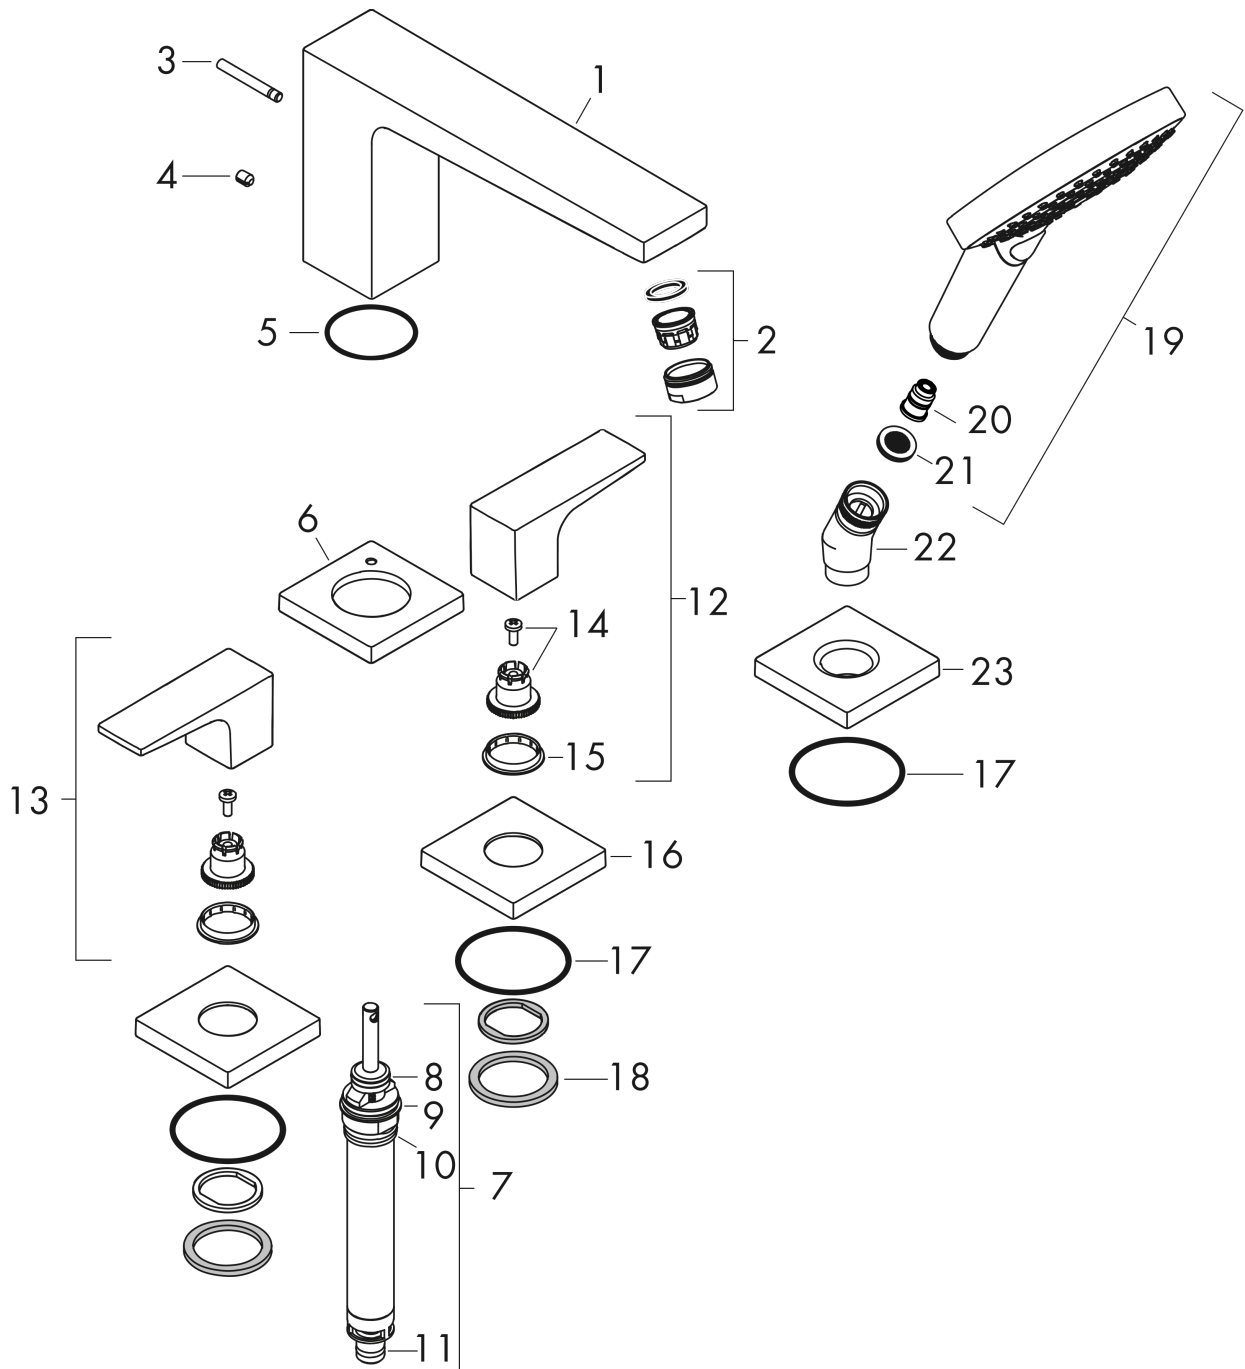

#### Features

- Consists of: 4-Hole Roman tub filler trim, Handshower, Handshower holder
- spray type mixer: Aerated spray
- spray type hand shower: Rain, RainAir, Whirl
- Flow: 5.81 GPM (22 L/Min)
- flow rate for bath spout at 3 bar: 5.81 GPM (22 L/Min)
- flow rate of hand shower at 3 bar: 2.56 GPM
- 90° ceramic valves

### Scale drawing

**Metropol**

Finishes : **matte white** Part no. : **32553707**

**Exploded drawing**

Year of production: >03/20

### Spare parts list

Year of production: >03/20

Pos.	Description	Part no.	Price	PU
1	spout cpl.	93151700	-	1
2	aerator M24x1 (30 l/min)	96512700	-	1
3	diverter knob	98707700	-	1
4	O-ring 41x1,5	98168000	-	1
5	hollow set screw M6x8	98444000	-	1
6	escutcheon for spout	93152700	-	1
7	selector assy	96775000	-	1
8	O-Ring 14x2,5	98189000	-	1
9	O-Ring 23x2,5	98183000	-	1
10	O-Ring 22x2	98185000	-	1
11	O-ring 9x2,5	98217000	-	1
12	handle for cold water	93168700	-	1
13	handle for hot water	93167700	-	1
14	handle fixing set	94184000	-	1
15	set of color-rings cold / hot water	95819000	-	1
16	escutcheon for handle	93169700	-	1
17	O-ring 56x2	98468000	-	1
18	flat seal	98749000	-	1
19	handshower	26531707	-	1
20	back flow preventor cartridge	93339000	-	1
21	filter packing	94246000	-	1
22	shower holder	28071700	-	1
23	escutcheon for shower holder	93153700	-	1