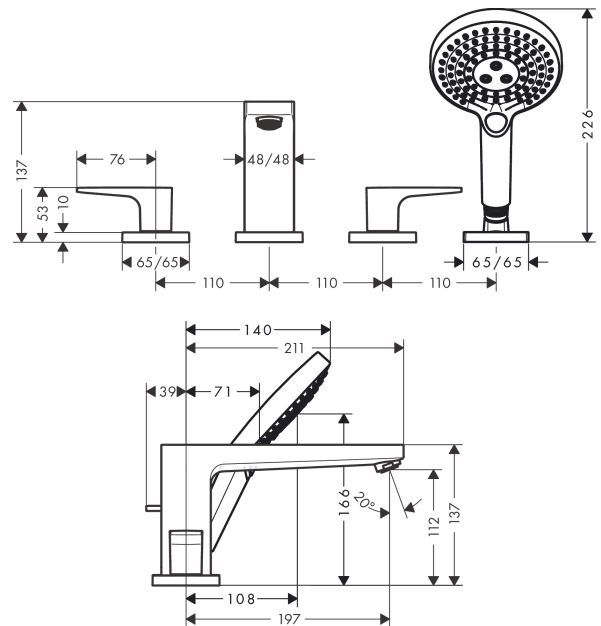

### Description

#### Features

- Consists of: 4-Hole Roman tub filler trim, Handshower, Handshower holder
- spray type mixer: Aerated spray
- spray type hand shower: Rain, RainAir, Whirl
- Flow: 5.81 GPM (22 L/Min)
- flow rate for bath spout at 3 bar: 5.81 GPM (22 L/Min)
- flow rate of hand shower at 3 bar: 2.56 GPM
- 90° ceramic valves

### Scale drawing

**Metropol**

Finishes : **matte white** Part no. : **32553707**

**Exploded drawing**

Year of production: >03/20

### Spare parts list

Year of production: >03/20

Pos.	Description	Part no.	Price	PU
1	spout cpl.	93151700	-	1
2	aerator M24x1 (30 l/min)	96512700	-	1
3	diverter knob	98707700	-	1
4	O-ring 41x1,5	98168000	-	1
5	hollow set screw M6x8	98444000	-	1
6	escutcheon for spout	93152700	-	1
7	selector assy	96775000	-	1
8	O-Ring 14x2,5	98189000	-	1
9	O-Ring 23x2,5	98183000	-	1
10	O-Ring 22x2	98185000	-	1
11	O-ring 9x2,5	98217000	-	1
12	handle for cold water	93168700	-	1
13	handle for hot water	93167700	-	1
14	handle fixing set	94184000	-	1
15	set of color-rings cold / hot water	95819000	-	1
16	escutcheon for handle	93169700	-	1
17	O-ring 56x2	98468000	-	1
18	flat seal	98749000	-	1
19	handshower	26531707	-	1
20	back flow preventor cartridge	93339000	-	1
21	filter packing	94246000	-	1
22	shower holder	28071700	-	1
23	escutcheon for shower holder	93153700	-	1