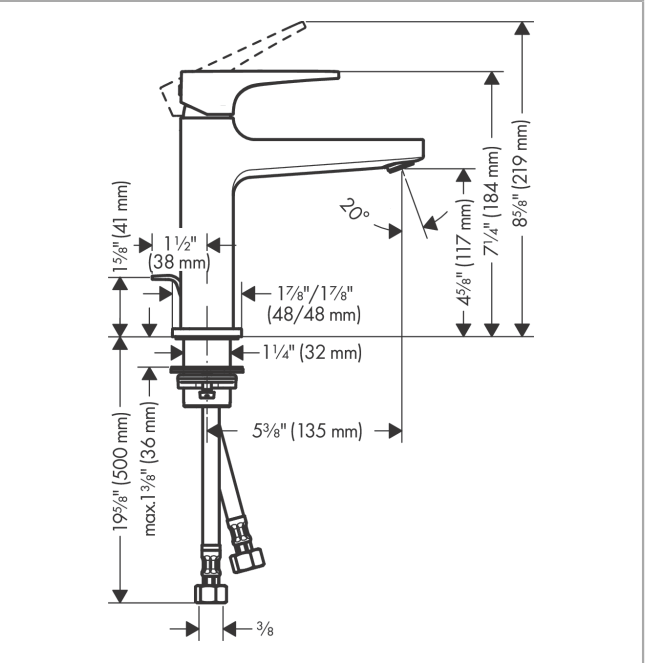

Metropol
Single-Hole Faucet 110 with Lever Handle and Pop-Up Drain, 1.2 GPM
 Finishes : **chrome** Part no. : **32506001**

Description

Features

- Spray modes: Aerated spray
- Flow: 1.2 GPM (4.5 L/Min)
- Ceramic cartridge
- Includes pop-up drain

Item details

List Price \$ 407.00

Technology

Compliance

Product image

Scale drawing

Metropol
Single-Hole Faucet 110 with Lever Handle and Pop-Up Drain, 1.2 GPM
 Finishes : **chrome** Part no. : **32506001**

Exploded drawing

Year of production: >01/18

Metropol

Single-Hole Faucet 110 with Lever Handle and Pop-Up Drain, 1.2 GPM

Finishes : **chrome** Part no. : **32506001**

Spare parts list

Year of production: >01/18

Pos.	Description	Part no.	Price	PU
1	handle	92995000	-	1
2	screw cover	95704000	-	1
3	flange	92625000	-	1
4	nut	92689000	-	1
5	O-ring 27x1,5	92527000	-	1
6	O-ring 25x1,5	98146000	-	1
7	cartridge, assy	95973001	-	1
8	seal	98865000	-	1
9	adapter for cartridge	92628000	-	1
10	adapter for cartridge	98866000	-	1
11	O-ring 23x2	98398000	-	1
12	aerator M22x1	93098000	-	1
13	service tool	95661000	-	1
14	O-ring 32x1,5	92936000	-	1
15	escutcheon	93048000	-	1
16	flat seal	98749000	-	1
17	fixing set (Ø 32)	13961000	-	1
18	lever collar	97548000	-	1
19	connection hose 23½" M8x0,75 3/8"	98600001	-	1
20	pull rod	96657000	-	1
a	pop up waste	88509000	-	1