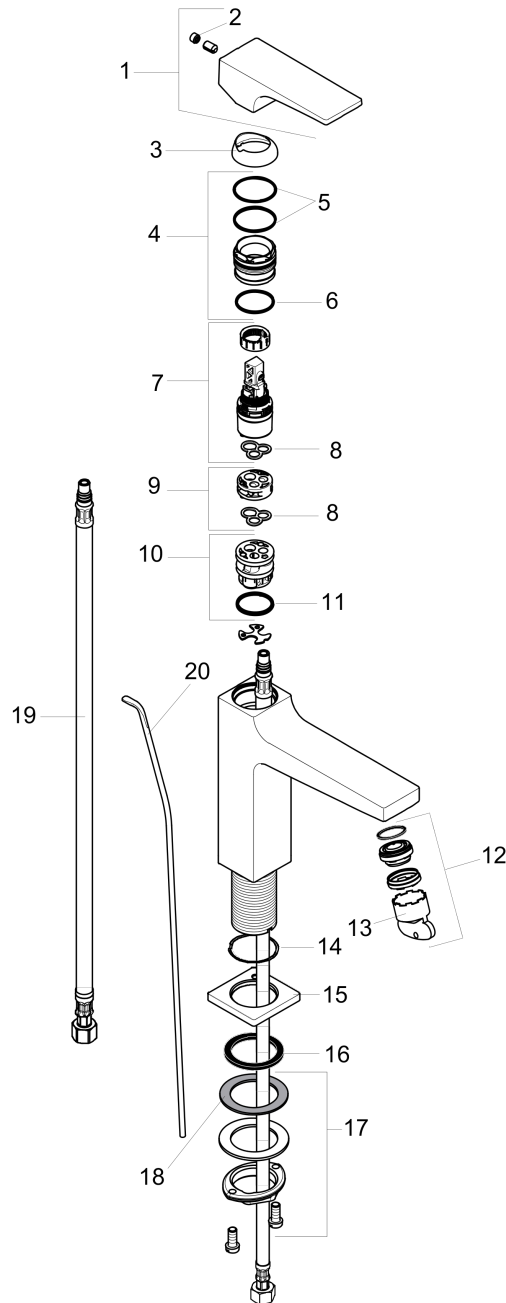

Metropol
Single-Hole Faucet 110 with Lever Handle and Pop-Up Drain, 1.2 GPM
 Finishes : **chrome** Part no. : **32506001**

Description

Features

- Spray modes: Aerated spray
- Flow: 1.2 GPM (4.5 L/Min)
- Ceramic cartridge
- Includes pop-up drain

Item details

List Price \$ 407.00

Technology

Compliance

Product image

Scale drawing

Metropol
Single-Hole Faucet 110 with Lever Handle and Pop-Up Drain, 1.2 GPM
 Finishes : **chrome** Part no. : **32506001**

Exploded drawing

Year of production: >01/18

Metropol

Single-Hole Faucet 110 with Lever Handle and Pop-Up Drain, 1.2 GPM

Finishes : **chrome** Part no. : **32506001**

Spare parts list

Year of production: >01/18

Pos.	Description	Part no.	Price	PU
1	handle	92995000	-	1
2	screw cover	95704000	-	1
3	flange	92625000	-	1
4	nut	92689000	-	1
5	O-ring 27x1,5	92527000	-	1
6	O-ring 25x1,5	98146000	-	1
7	cartridge, assy	95973001	-	1
8	seal	98865000	-	1
9	adapter for cartridge	92628000	-	1
10	adapter for cartridge	98866000	-	1
11	O-ring 23x2	98398000	-	1
12	aerator M22x1	93098000	-	1
13	service tool	95661000	-	1
14	O-ring 32x1,5	92936000	-	1
15	escutcheon	93048000	-	1
16	flat seal	98749000	-	1
17	fixing set (Ø 32)	13961000	-	1
18	lever collar	97548000	-	1
19	connection hose 23½" M8x0,75 3/8"	98600001	-	1
20	pull rod	96657000	-	1
a	pop up waste	88509000	-	1