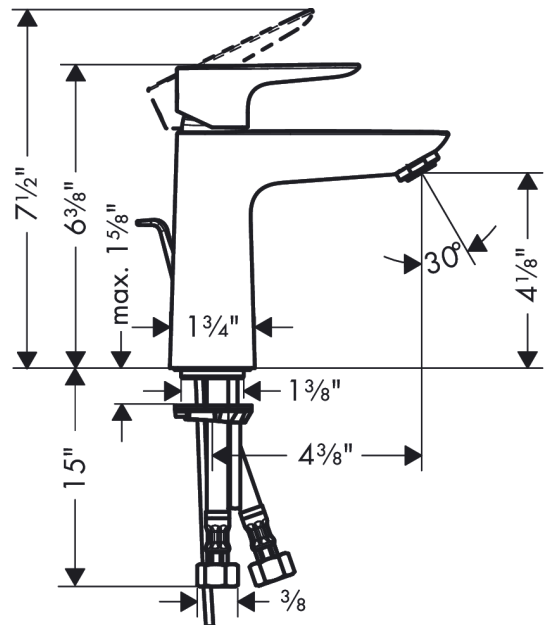

Talis E
Single-Hole Faucet 110 with Pop-Up Drain, 1.2 GPM
 Finishes : **chrome** Part no. : **71710001**

Description

Features

- Spray modes: Aerated spray
- Flow: 1.2 GPM (4.5 L/Min)
- Ceramic cartridge
- Includes pop-up drain

Item details

List Price \$ 220.00

Technology

Compliance

Product image

Scale drawing

Talis E
Single-Hole Faucet 110 with Pop-Up Drain, 1.2 GPM
 Finishes : **chrome** Part no. : **71710001**

Exploded drawing

Year of production: >10/16

Talis E
Single-Hole Faucet 110 with Pop-Up Drain, 1.2 GPM
 Finishes : **chrome** Part no. : **71710001**

Spare parts list

Year of production: >10/16

Pos.	Description	Part no.	Price	PU
1	handle	92687000	-	1
2	screw cover	95704000	-	1
3	flange	92625000	-	1
4	nut	92689000	-	1
5	O-ring 25x1,5	98146000	-	1
6	O-ring 27x1,5	92527000	-	1
7	cartridge, assy	95973001	-	1
8	seal	98865000	-	1
9	adapter for cartridge	92628000	-	1
10	adapter for cartridge	98866000	-	1
11	O-ring 23x2	98398000	-	1
12	aerator M24x1 (4,5 l/min)	92877000	-	1
13	screw M8 x 68	97736000	-	1
14	seal Ø 42	98722000	-	1
15	fixing set	96016000	-	1
16	connection hose 18½" M8x0,75 3/8"	96321001	-	1
17	O-ring 7x1,5	98422000	-	1
18	pull rod	96657000	-	1