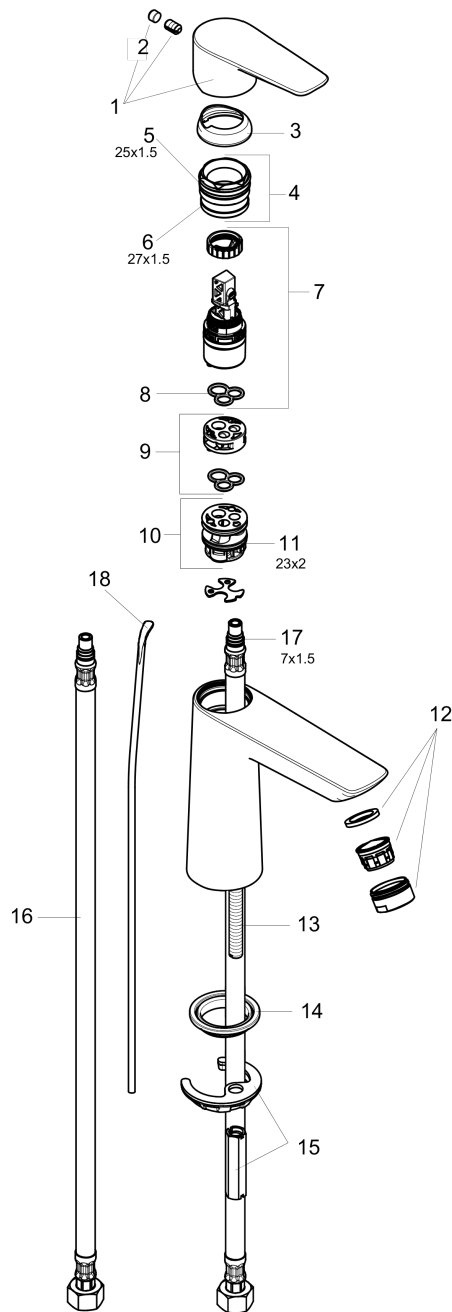

Talis E
Single-Hole Faucet 110 with Pop-Up Drain, 1.2 GPM
 Finishes : **chrome** Part no. : **71710001**

Description

Features

- Spray modes: Aerated spray
- Flow: 1.2 GPM (4.5 L/Min)
- Ceramic cartridge
- Includes pop-up drain

Item details

List Price \$ 220.00

Technology

Compliance

Product image

Scale drawing

Talis E
Single-Hole Faucet 110 with Pop-Up Drain, 1.2 GPM
 Finishes : **chrome** Part no. : **71710001**

Exploded drawing

Year of production: >10/16

Talis E
Single-Hole Faucet 110 with Pop-Up Drain, 1.2 GPM
 Finishes : **chrome** Part no. : **71710001**

Spare parts list

Year of production: >10/16

Pos.	Description	Part no.	Price	PU
1	handle	92687000	-	1
2	screw cover	95704000	-	1
3	flange	92625000	-	1
4	nut	92689000	-	1
5	O-ring 25x1,5	98146000	-	1
6	O-ring 27x1,5	92527000	-	1
7	cartridge, assy	95973001	-	1
8	seal	98865000	-	1
9	adapter for cartridge	92628000	-	1
10	adapter for cartridge	98866000	-	1
11	O-ring 23x2	98398000	-	1
12	aerator M24x1 (4,5 l/min)	92877000	-	1
13	screw M8 x 68	97736000	-	1
14	seal Ø 42	98722000	-	1
15	fixing set	96016000	-	1
16	connection hose 18½" M8x0,75 3/8"	96321001	-	1
17	O-ring 7x1,5	98422000	-	1
18	pull rod	96657000	-	1