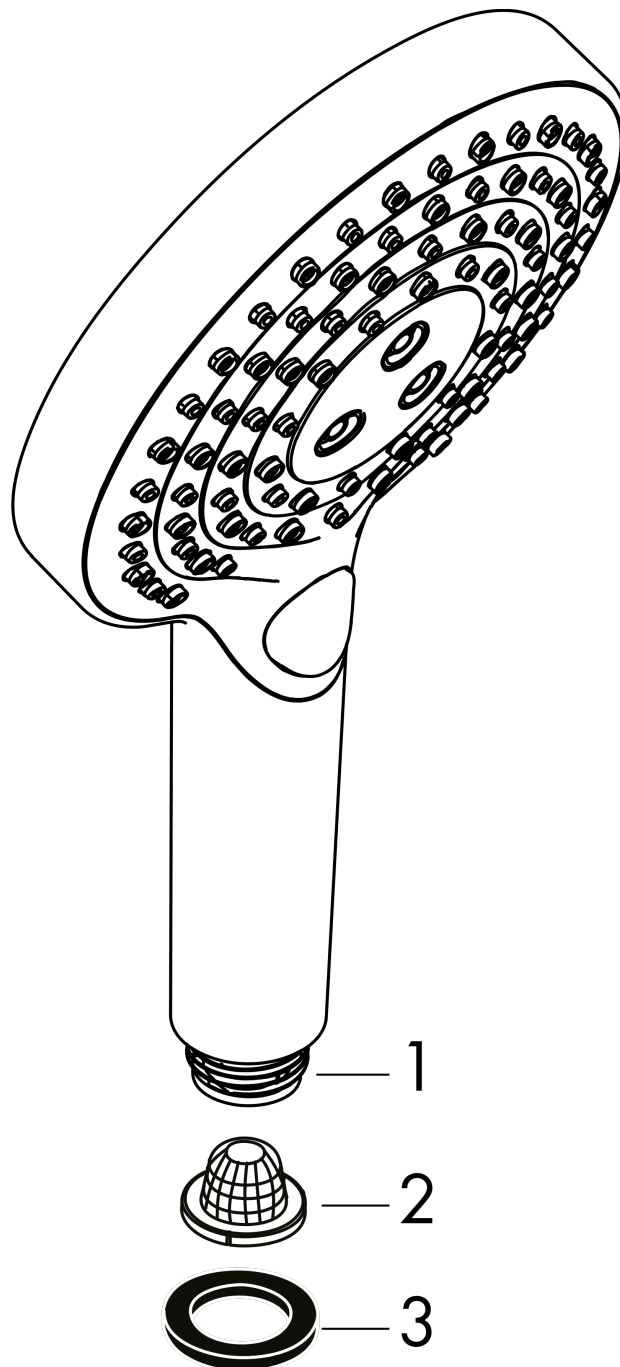

Raindance Select S
Handshower 120 3-Jet PowderRain, 1.75 GPM
 Finishes : **chrome** Part no. : **26036001**

Description

Features

- Spray modes: PowderRain, Rain, Whirl
- Select button for comfortable alternation of spray modes
- Flow: 1.75 GPM (6.6 L/Min)

Item details

List Price \$ 163.00

Technology

Compliance

Product image

Scale drawing

Raindance Select S
Handshower 120 3-Jet PowderRain, 1.75 GPM
Finishes : **chrome** Part no. : **26036001**

Exploded drawing

Year of production: >08/18

Raindance Select S
Handshower 120 3-Jet PowderRain, 1.75 GPM
 Finishes : **chrome** Part no. : **26036001**

Spare parts list

Year of production: >08/18

Pos.	Description	Part no.	Price	PU
1	pivoting connection	93089000	-	1
2	filter	92672000	-	1
3	seal	98058000	-	1