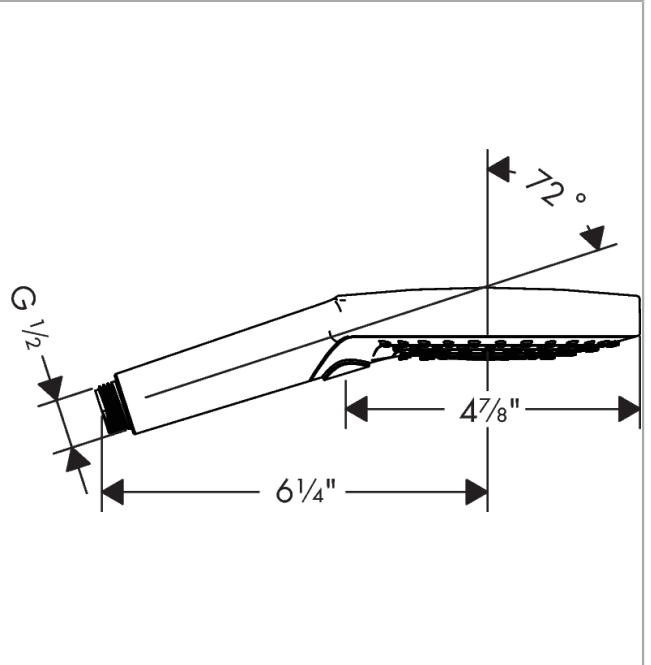

Raindance Select S
Handshower 120 3-Jet PowderRain, 1.75 GPM
 Finishes : **chrome** Part no. : **26036001**

Description

Features

- Spray modes: PowderRain, Rain, Whirl
- Select button for comfortable alternation of spray modes
- Flow: 1.75 GPM (6.6 L/Min)

Item details

List Price \$ 163.00

Technology

Compliance

Product image

Scale drawing

Raindance Select S
Handshower 120 3-Jet PowderRain, 1.75 GPM
Finishes : **chrome** Part no. : **26036001**

Exploded drawing

Year of production: >08/18

Raindance Select S
Handshower 120 3-Jet PowderRain, 1.75 GPM
 Finishes : **chrome** Part no. : **26036001**

Spare parts list

Year of production: >08/18

Pos.	Description	Part no.	Price	PU
1	pivoting connection	93089000	-	1
2	filter	92672000	-	1
3	seal	98058000	-	1