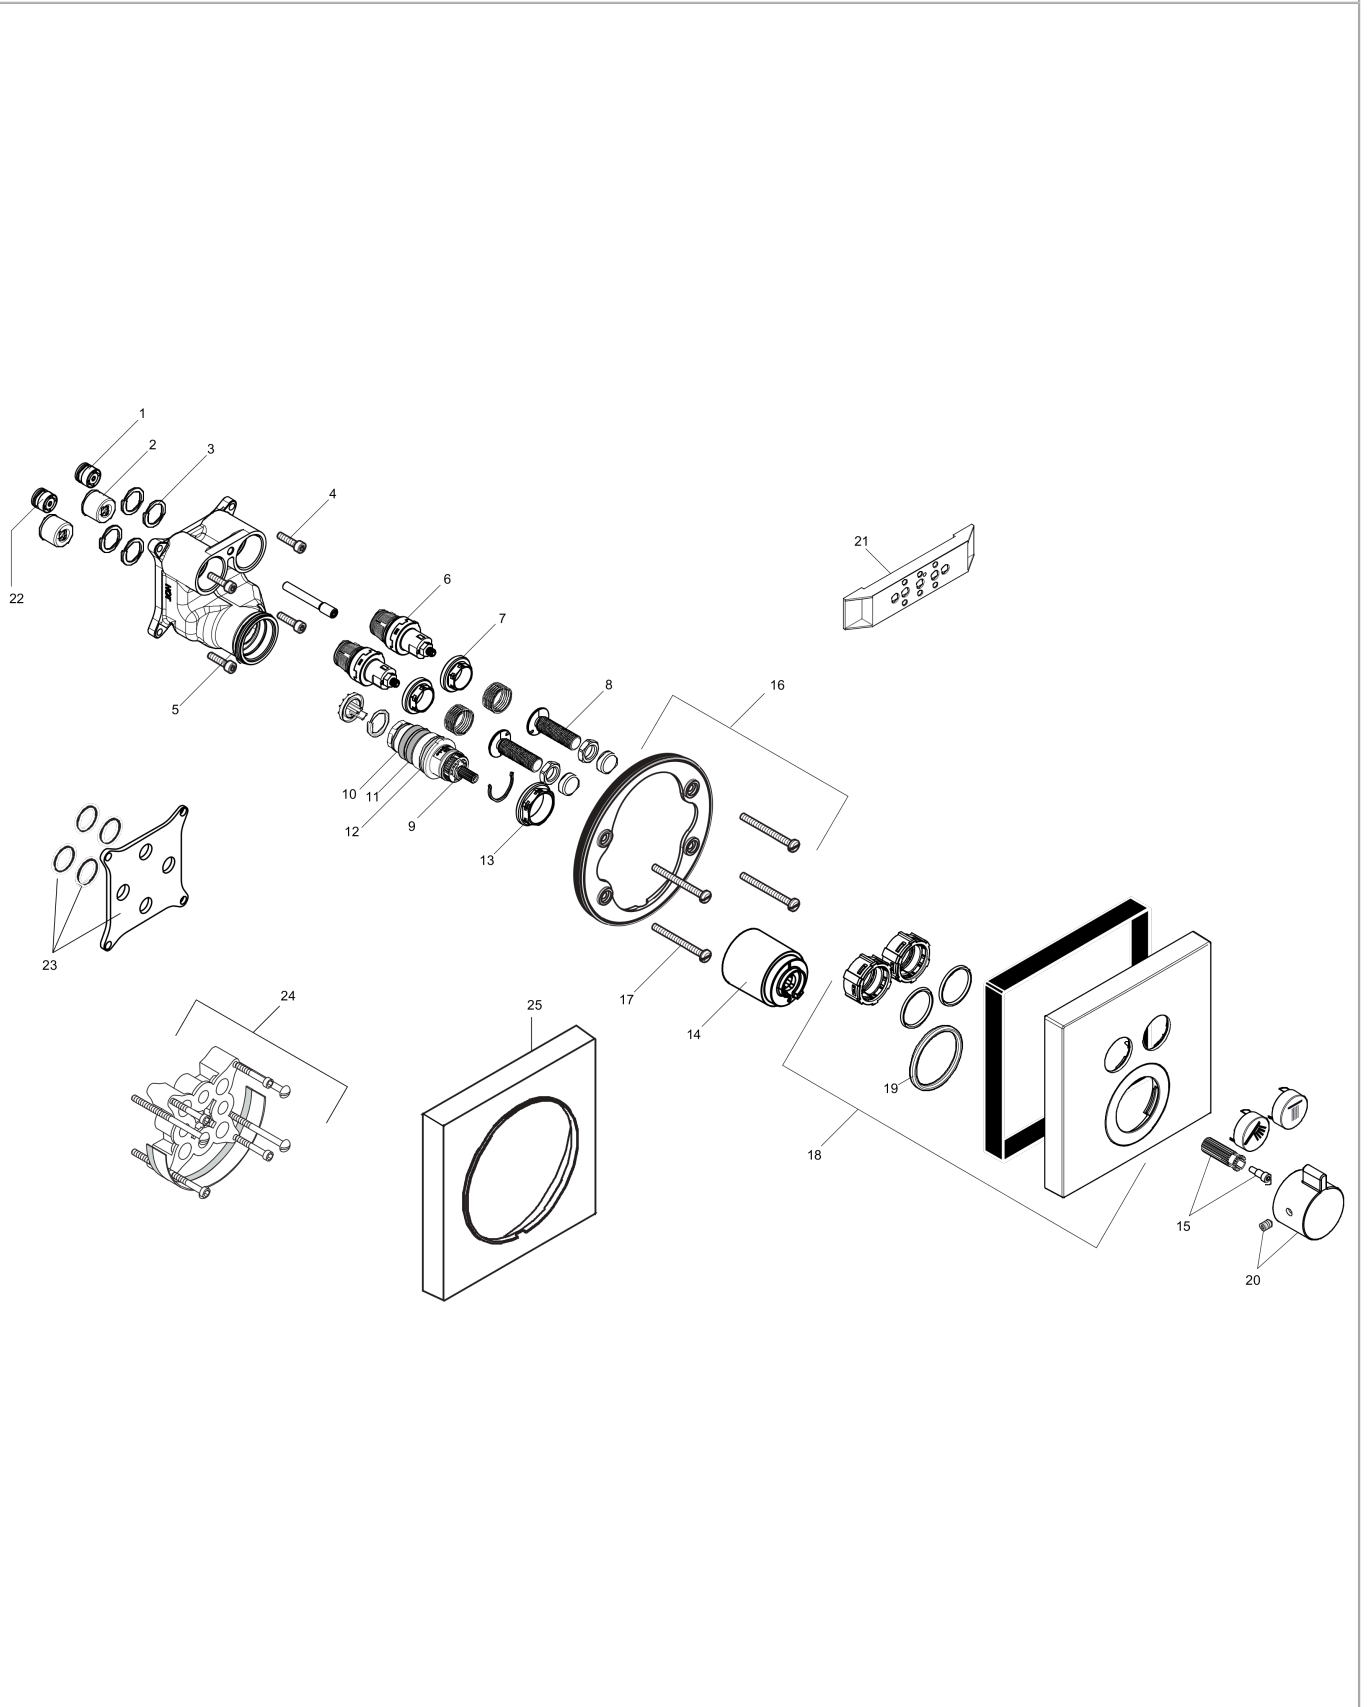

ShowerSelect
Thermostatic Trim for 2 Functions, Square
 Finishes : **brushed black chrome** Part no. : **15763341**

Description

Features

- Select push-button on/off control for 2 outlets
- Outlets may be operated simultaneously
- Flow: 8.0 GPM (30.3 L/Min) / 2.0 GPM (7.6 L/Min)
- Thermostatic cartridge, Start/stop cartridge
- Anti-scald 100° safety stop
- Optimized for water-efficient shower products
- Trim comes with Select buttons: handshower and Rain
- Optional accessory to limit total flow to 2.0 GPM @ 80 psi where required

Year of production: >08/20

ShowerSelect

Thermostatic Trim for 2 Functions, Square

Finishes : **brushed black chrome** Part no. : **15763341**

Spare parts list

Year of production: >08/20

Pos.	Description	Part no.	Price	PU
1	non return valve	97980000	-	1
2	noise reduction	94073000	-	1
3	O-ring 16x2	98133000	-	1
4	set of screws	96525000	-	1
5	O-ring 36x2	98156000	-	1
6	shut off unit	95758000	-	1
7	nut	98368000	-	1
8	Select-adapter	92219000	-	1
9	thermostat cartridge	98282001	-	1
10	O-ring 20x1,5	98197000	-	1
11	O-ring 25x1,5	98146000	-	1
12	O-ring 25x2,5	92146000	-	1
13	nut	98913000	-	1
14	sleeve	92216340	-	1
15	handle fixing set	95843000	-	1
16	holder for escutcheon	98793000	-	1
17	set of fixing screws	96454000	-	1
18	escutcheon 155 / 155 mm	92217341	-	1
19	O-ring 44x4	98471000	-	1
20	handle for thermostat	92215341	-	1
21	fit-up aid	92540000	-	1
22	non return valve (pressure-resistant up to 2 MPa)	92594000	-	1
23	compensation set 1°	95521000	-	1
24	extension 25 mm	13595000	-	1
a	screw cover	95181000	-	1
b	set of fixing screws	97747000	-	1
c	pushbutton	93955880	-	1
d	set of symbols	92218000	-	1
e	symbol head shower Rain large	93571880	-	1
f	symbol head shower Rain small	93572880	-	1
g	symbol handshower	93573880	-	1
h	symbol Flood jet	93574880	-	1
i	symbol Whirl	93575880	-	1
j	symbol Mono	93576880	-	1
k	symbol tub	93577880	-	1
l	symbol body shower	93578880	-	1
m	symbol ON/OFF	93579880	-	1