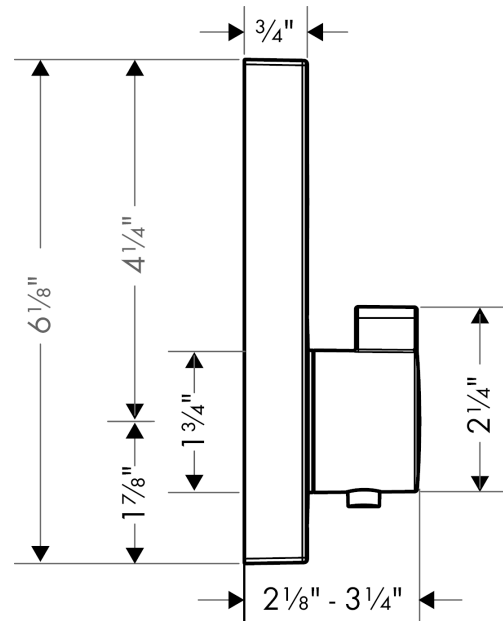

Item details

List Price \$ 862.00

Technology

Compliance

Product image

Scale drawing

ShowerSelect
Thermostatic Trim for 2 Functions, Square
 Finishes : **brushed black chrome** Part no. : **15763341**

Exploded drawing

Year of production: >08/20

ShowerSelect

Thermostatic Trim for 2 Functions, Square

Finishes : **brushed black chrome** Part no. : **15763341**

Spare parts list

Year of production: >08/20

Pos.	Description	Part no.	Price	PU
1	non return valve	97980000	-	1
2	noise reduction	94073000	-	1
3	O-ring 16x2	98133000	-	1
4	set of screws	96525000	-	1
5	O-ring 36x2	98156000	-	1
6	shut off unit	95758000	-	1
7	nut	98368000	-	1
8	Select-adapter	92219000	-	1
9	thermostat cartridge	98282001	-	1
10	O-ring 20x1,5	98197000	-	1
11	O-ring 25x1,5	98146000	-	1
12	O-ring 25x2,5	92146000	-	1
13	nut	98913000	-	1
14	sleeve	92216340	-	1
15	handle fixing set	95843000	-	1
16	holder for escutcheon	98793000	-	1
17	set of fixing screws	96454000	-	1
18	escutcheon 155 / 155 mm	92217341	-	1
19	O-ring 44x4	98471000	-	1
20	handle for thermostat	92215341	-	1
21	fit-up aid	92540000	-	1
22	non return valve (pressure-resistant up to 2 MPa)	92594000	-	1
23	compensation set 1°	95521000	-	1
24	extension 25 mm	13595000	-	1
a	screw cover	95181000	-	1
b	set of fixing screws	97747000	-	1
c	pushbutton	93955880	-	1
d	set of symbols	92218000	-	1
e	symbol head shower Rain large	93571880	-	1
f	symbol head shower Rain small	93572880	-	1
g	symbol handshower	93573880	-	1
h	symbol Flood jet	93574880	-	1
i	symbol Whirl	93575880	-	1
j	symbol Mono	93576880	-	1
k	symbol tub	93577880	-	1
l	symbol body shower	93578880	-	1
m	symbol ON/OFF	93579880	-	1