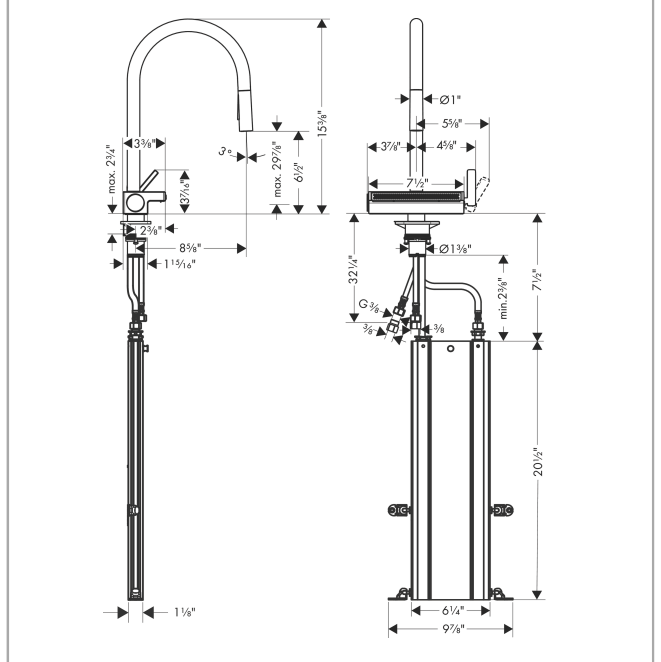

Scale drawing