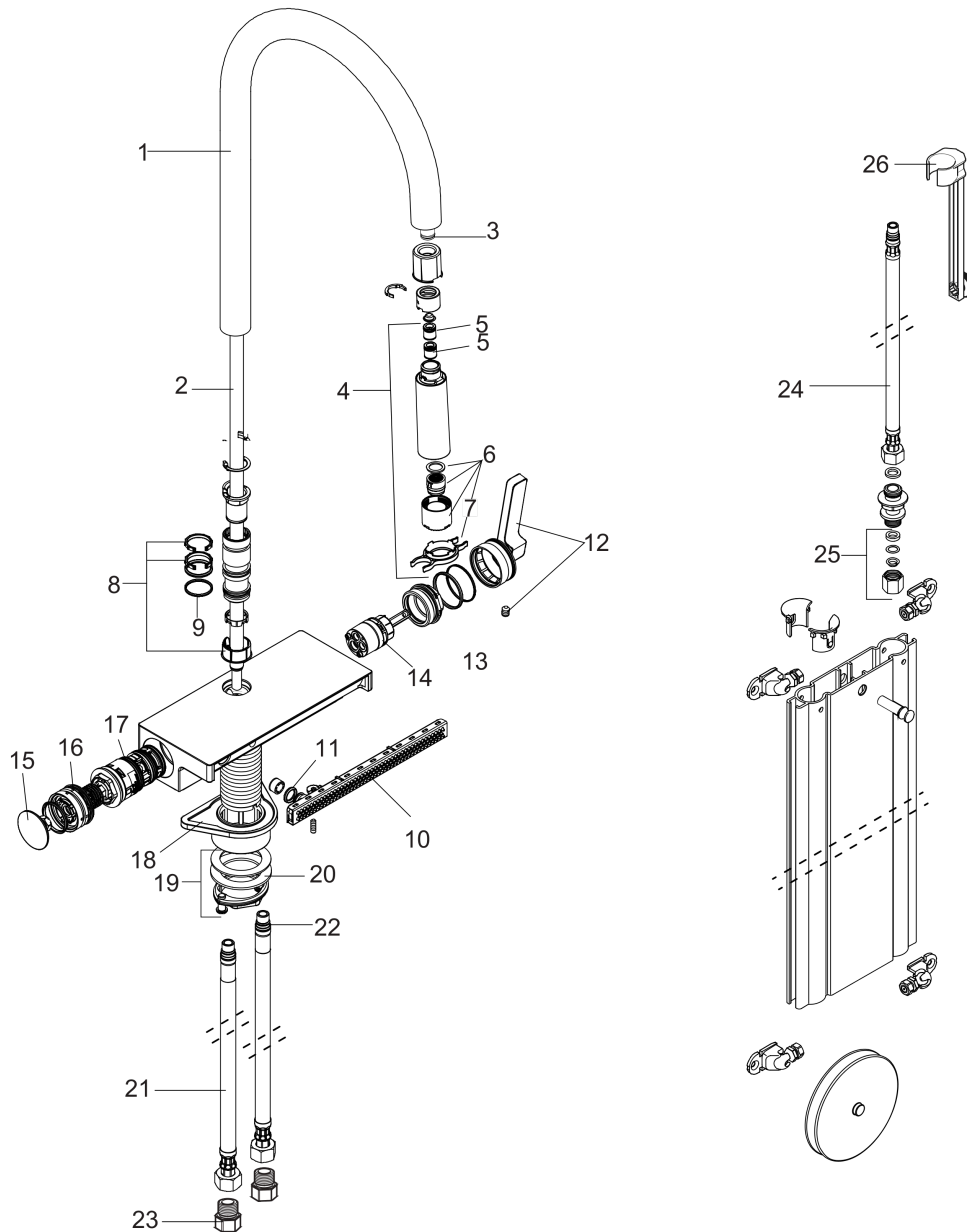

Aquno Select
HighArc Kitchen Faucet, 3-Spray Pull-Down with sBox, 1.75 GPM
Finishes : **steel optic** Part no. : **73831801**

Exploded drawing

Year of production: >06/20

Aquino Select

HighArc Kitchen Faucet, 3-Spray Pull-Down with sBox, 1.75 GPM

Finishes : **steel optic** Part no. : **73831801**

Spare parts list

Year of production: >06/20

Pos.	Description	Part no.	Price	PU
1	spout cpl.	93779800	-	1
2	hose	93754000	-	1
3	O-ring 8x2	98112000	-	1
4	handspray	93778801	-	1
5	non return valve DW 10	96456000	-	1
6	spray former	93342001	-	1
7	service tool	95910000	-	1
8	set of lever collars	98365000	-	1
9	O-ring 19x2	98426000	-	1
10	spray head cpl.	93781800	-	1
11	O-ring 10x2	98170000	-	1
12	handle	93776800	-	1
13	nut	92926000	-	1
14	cartridge, assy	93183000	-	1
15	cover	93777800	-	1
16	spring with sleeve	93782000	-	1
17	selector assy	93558000	-	1
18	support	97523000	-	1
19	fixing set (Ø 34)	95049000	-	1
20	lever collar	97548000	-	1
21	connection hose 900 mm M10x1 G3/8	93780000	-	1
22	O-ring 8x1,75	97827000	-	1
23	adapter for connection hose	88802000	-	1
24	connection hose 450 mm M10x1 G3/8	96507000	-	1
25	squeezing connection	96099000	-	1
26	extension set	43333000	-	1