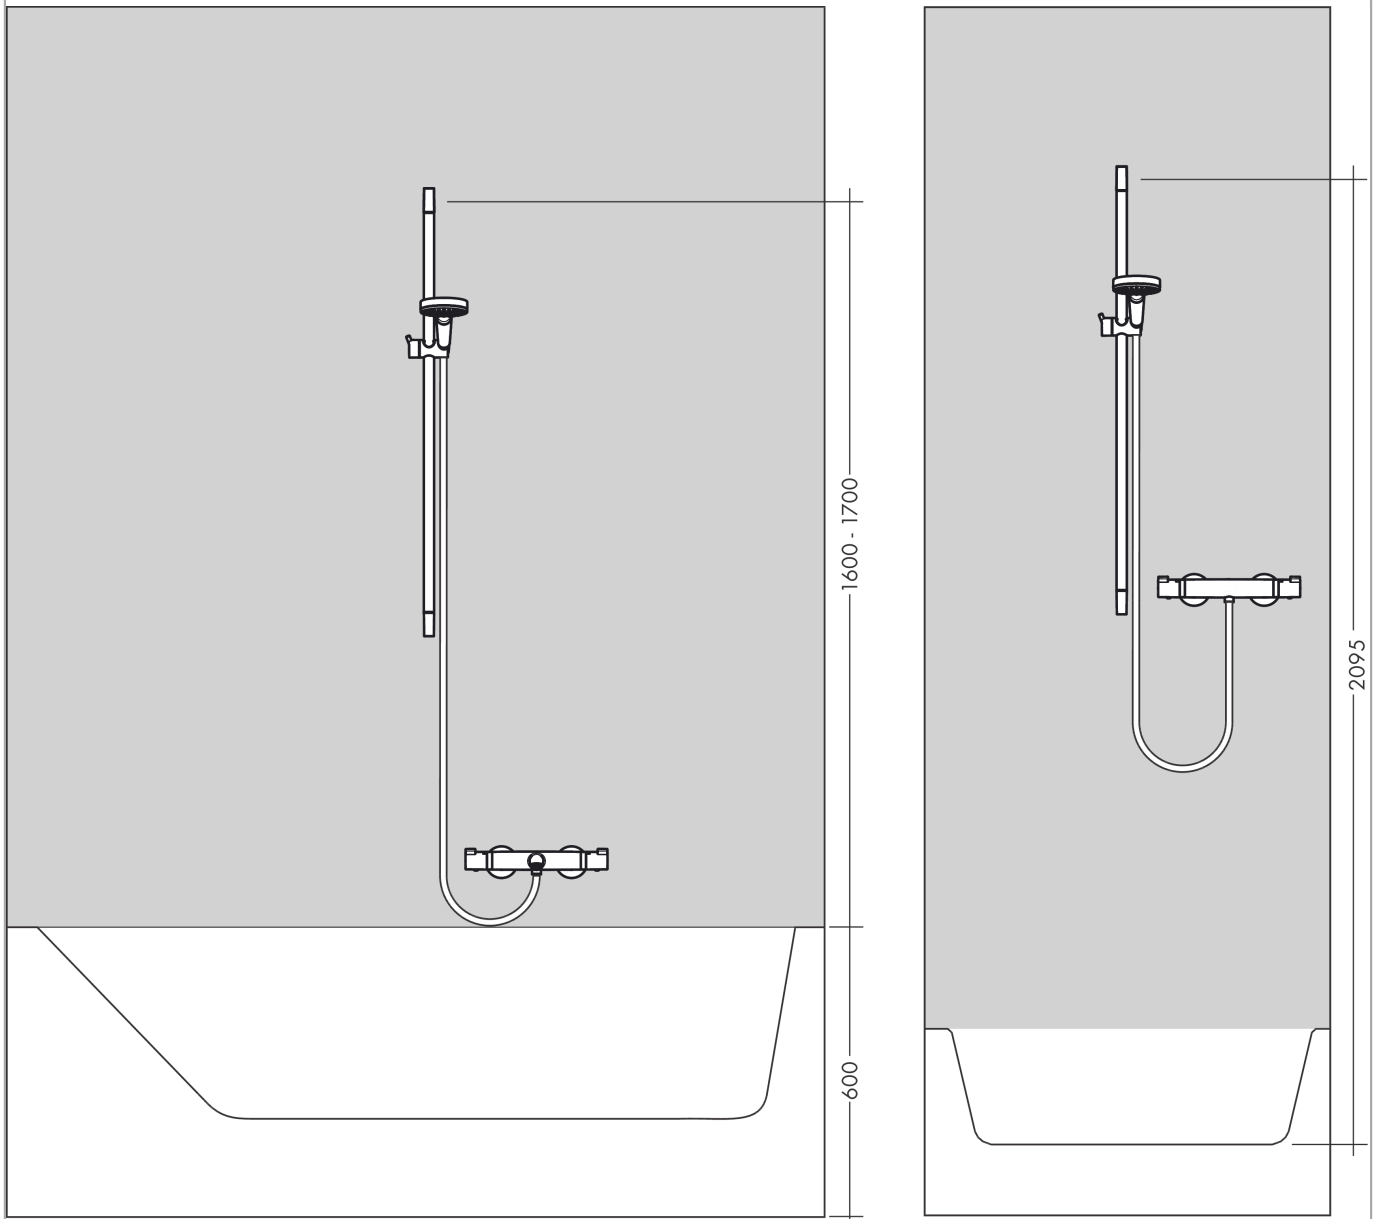

Unica

Shower bar S Puro 90 cm with Isiflex shower hose 160 cm

Surfaces: **Matt Black** Article Number: **28631670**

Description

product features

- consists of: shower bar, shower hose, slider
- profile stand pipe: round
- shower bar diameter: 22 mm
- metal hand shower holder
- hand shower holder with locking mechanism
- slider steplessly adjustable
- inclination angle adjustable via raster

Design awards

Product image

Scale drawing

Unica
Shower bar S Puro 90 cm with Isiflex shower hose 160 cm
 Surfaces: **Matt Black** Article Number: **28631670**

Installation examples

Unica
 Shower bar S Puro 90 cm with Isiflex shower hose 160 cm
 Surfaces: **Matt Black** Article Number: **28631670**

Exploded Drawing

Year of production: >08/19

Unica

Shower bar S Puro 90 cm with Isiflex shower hose 160 cm

Surfaces: **Matt Black** Article Number: **28631670**

Spare part list

Year of production: >08/19

Pos.	Description	Article Number	Price	PU
1	cover	97709670	-	1
2	support, assy	97651670	-	1
3	tile-matching-disk	97450000	-	1
4	wall support	96275000	-	1
5	mounting set	96179000	-	1
6	shower hose Isiflex'B 1,60 m	28276670	-	1