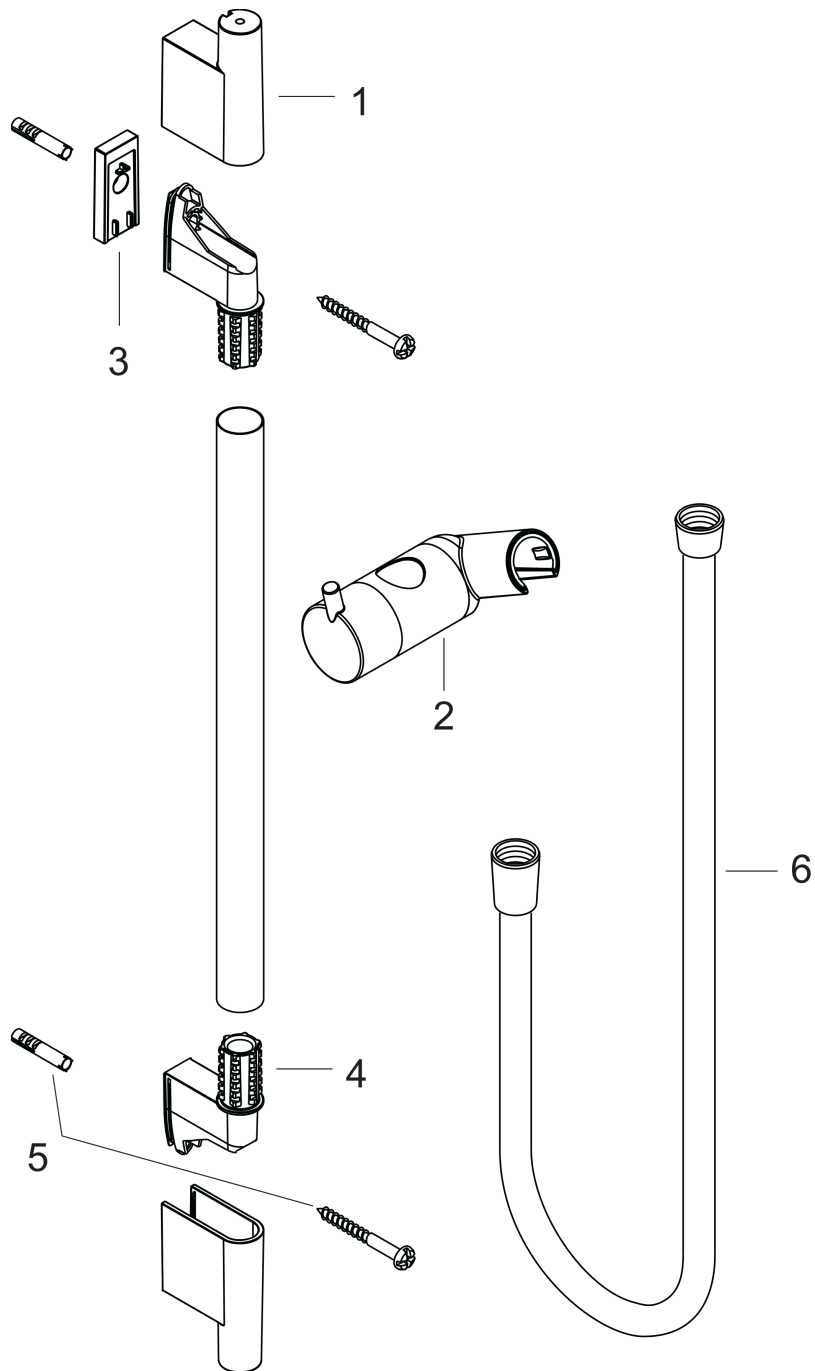

Unica

Shower bar S Puro 90 cm with Isiflex shower hose 160 cm

Surfaces: **Matt Black** Article Number: **28631670**

Description

product features

- consists of: shower bar, shower hose, slider
- profile stand pipe: round
- shower bar diameter: 22 mm
- metal hand shower holder
- hand shower holder with locking mechanism
- slider steplessly adjustable
- inclination angle adjustable via raster

Design awards

Product image

Scale drawing

Unica
Shower bar S Puro 90 cm with Isiflex shower hose 160 cm
 Surfaces: **Matt Black** Article Number: **28631670**

Installation examples

Unica
 Shower bar S Puro 90 cm with Isiflex shower hose 160 cm
 Surfaces: **Matt Black** Article Number: **28631670**

Exploded Drawing

Year of production: >08/19

Unica

Shower bar S Puro 90 cm with Isiflex shower hose 160 cm

Surfaces: **Matt Black** Article Number: **28631670**

Spare part list

Year of production: >08/19

Pos.	Description	Article Number	Price	PU
1	cover	97709670	-	1
2	support, assy	97651670	-	1
3	tile-matching-disk	97450000	-	1
4	wall support	96275000	-	1
5	mounting set	96179000	-	1
6	shower hose Isiflex'B 1,60 m	28276670	-	1