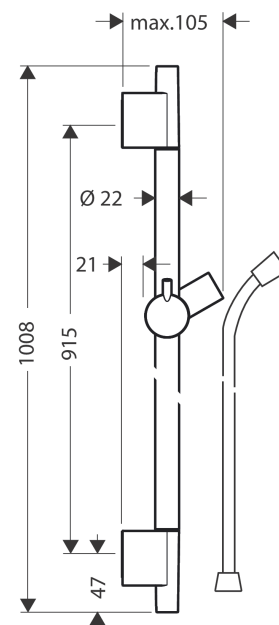

Unica

Shower bar S Puro 90 cm with Isiflex shower hose 160 cm

Surfaces: **Matt Black** Article Number: **28631670**

Description

product features

- consists of: shower bar, shower hose, slider
- profile stand pipe: round
- shower bar diameter: 22 mm
- metal hand shower holder
- hand shower holder with locking mechanism
- slider steplessly adjustable
- inclination angle adjustable via raster

Design awards

Product image

Scale drawing

Unica
Shower bar S Puro 90 cm with Isiflex shower hose 160 cm
 Surfaces: **Matt Black** Article Number: **28631670**

Installation examples

Unica
 Shower bar S Puro 90 cm with Isiflex shower hose 160 cm
 Surfaces: **Matt Black** Article Number: **28631670**

Exploded Drawing

Year of production: >08/19

Unica

Shower bar S Puro 90 cm with Isiflex shower hose 160 cm

Surfaces: **Matt Black** Article Number: **28631670**

Spare part list

Year of production: >08/19

Pos.	Description	Article Number	Price	PU
1	cover	97709670	-	1
2	support, assy	97651670	-	1
3	tile-matching-disk	97450000	-	1
4	wall support	96275000	-	1
5	mounting set	96179000	-	1
6	shower hose Isiflex'B 1,60 m	28276670	-	1